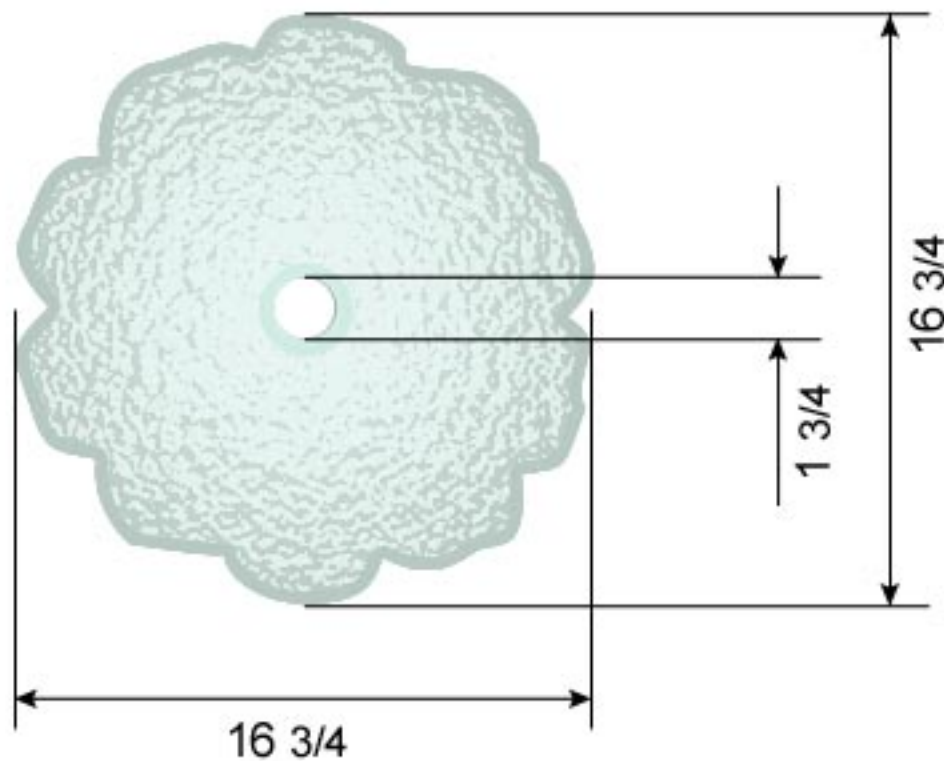

Natural Color Glass Vessel Sink DLBG-18

DLBG-18AL with optional Faucet FVDL-711