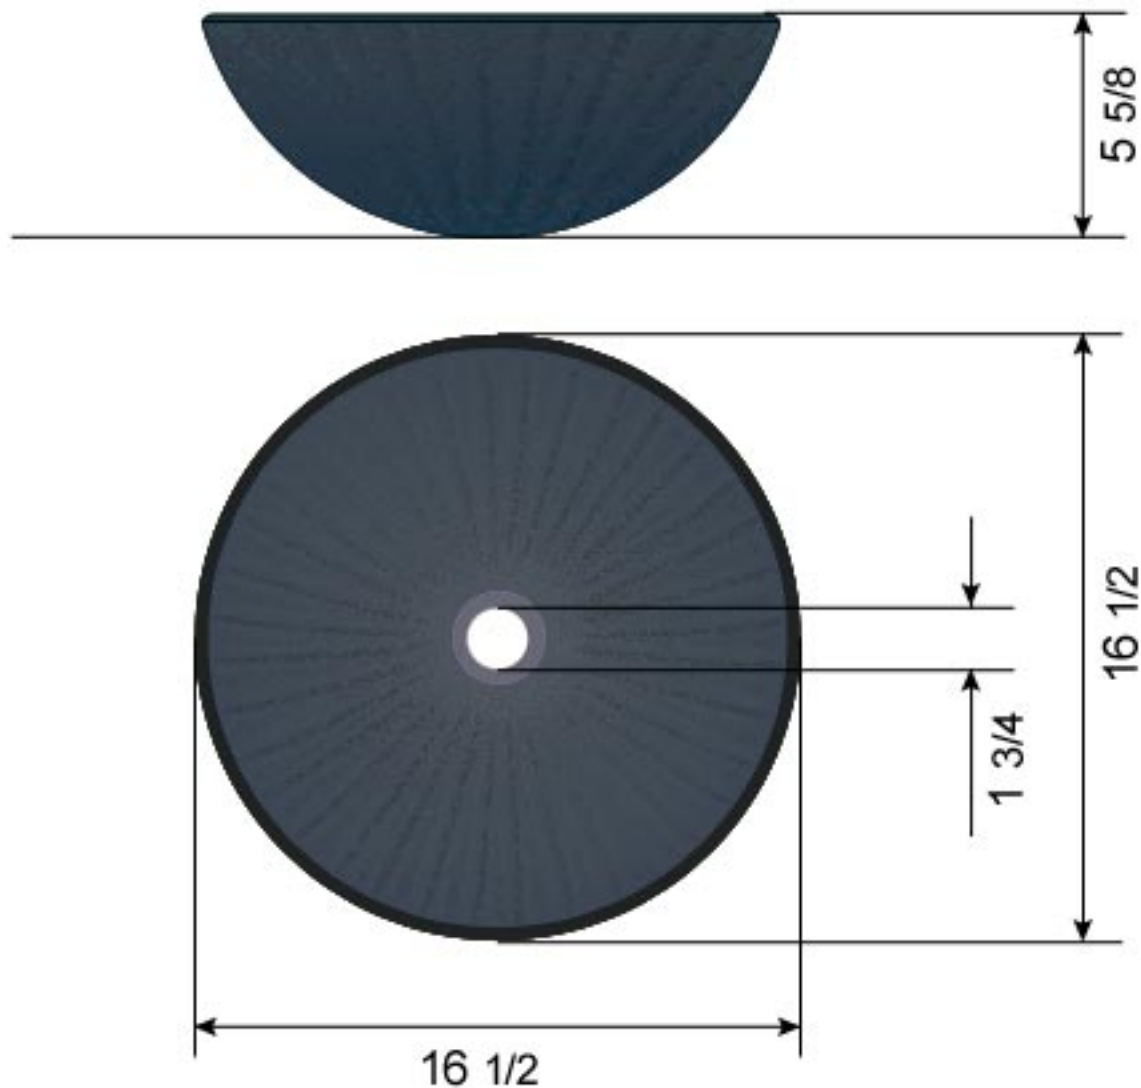

Natural Color Glass Vessel Sink DLBG-12