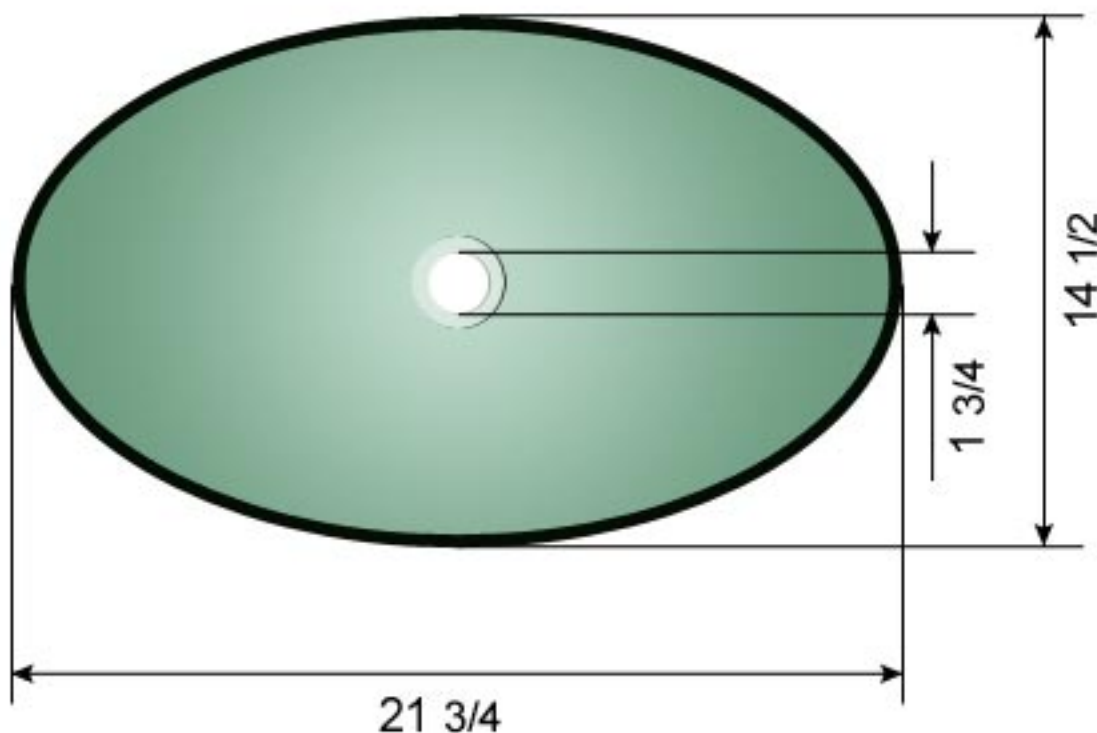

Natural Color Glass Vessel Sink DLBG-01