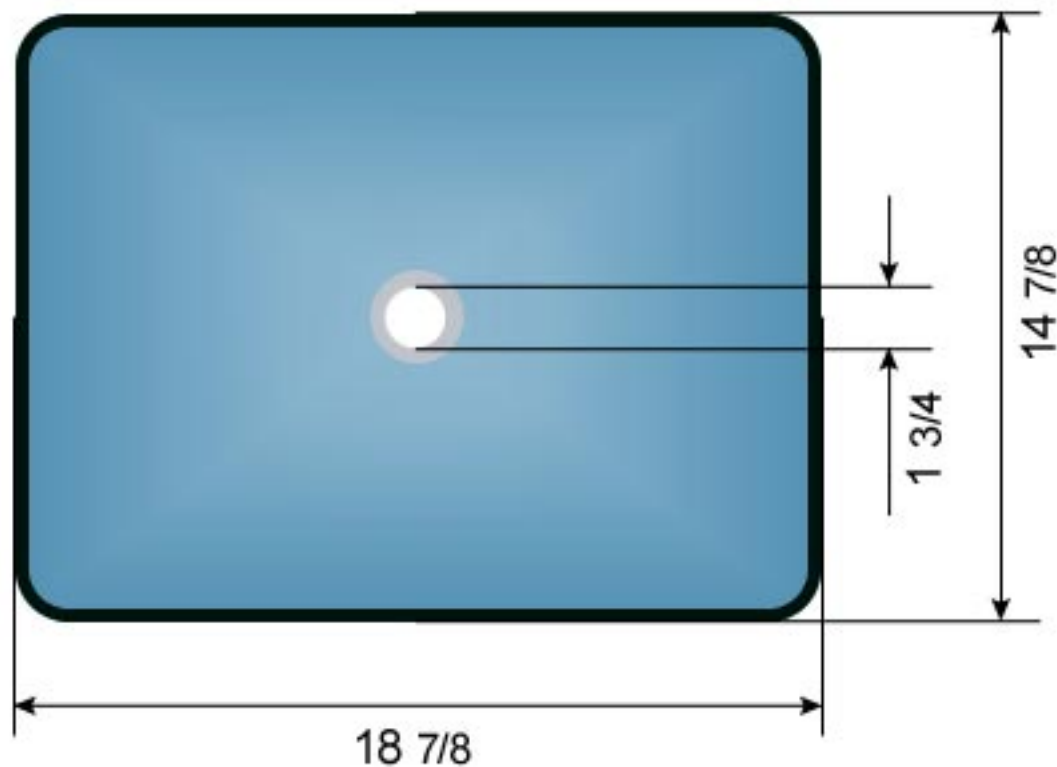

Natural Color Glass Vessel Sink DLBG-17