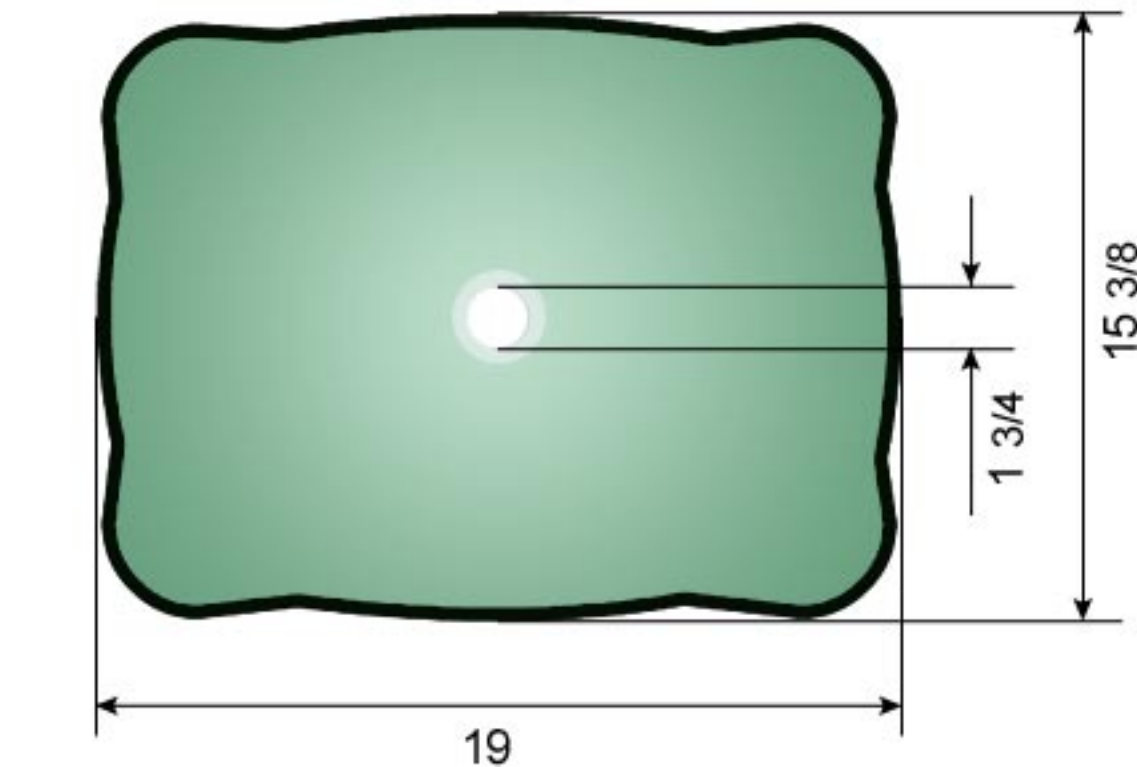

Natural Color Glass Vessel Sink DLBG-15