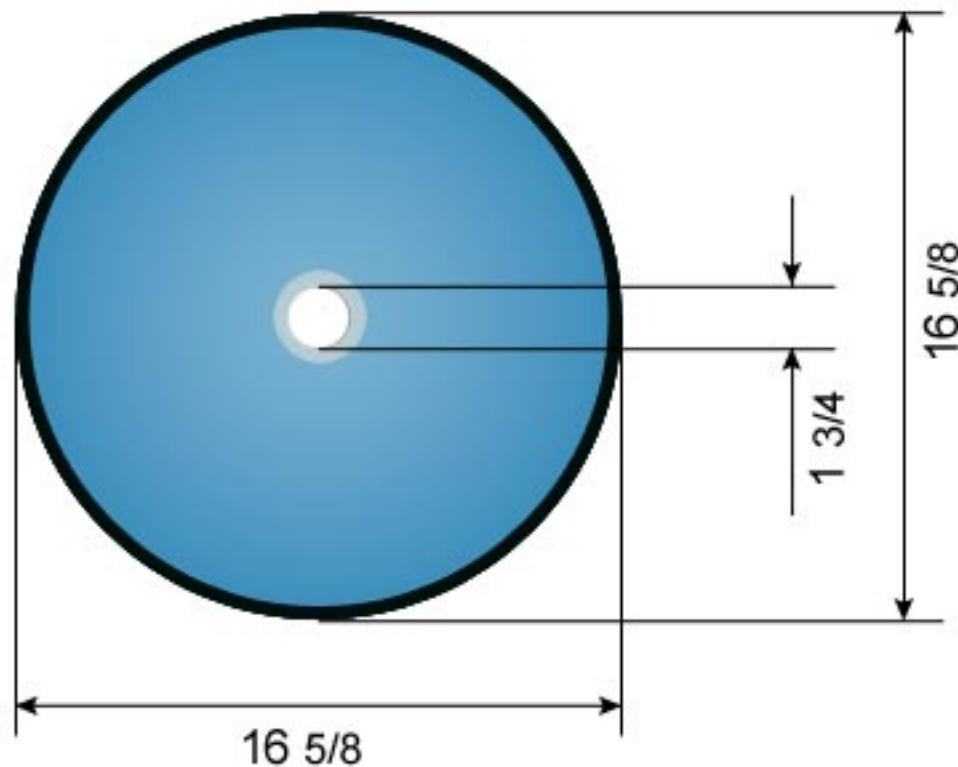

Natural Color Glass Vessel Sink DLBG-07