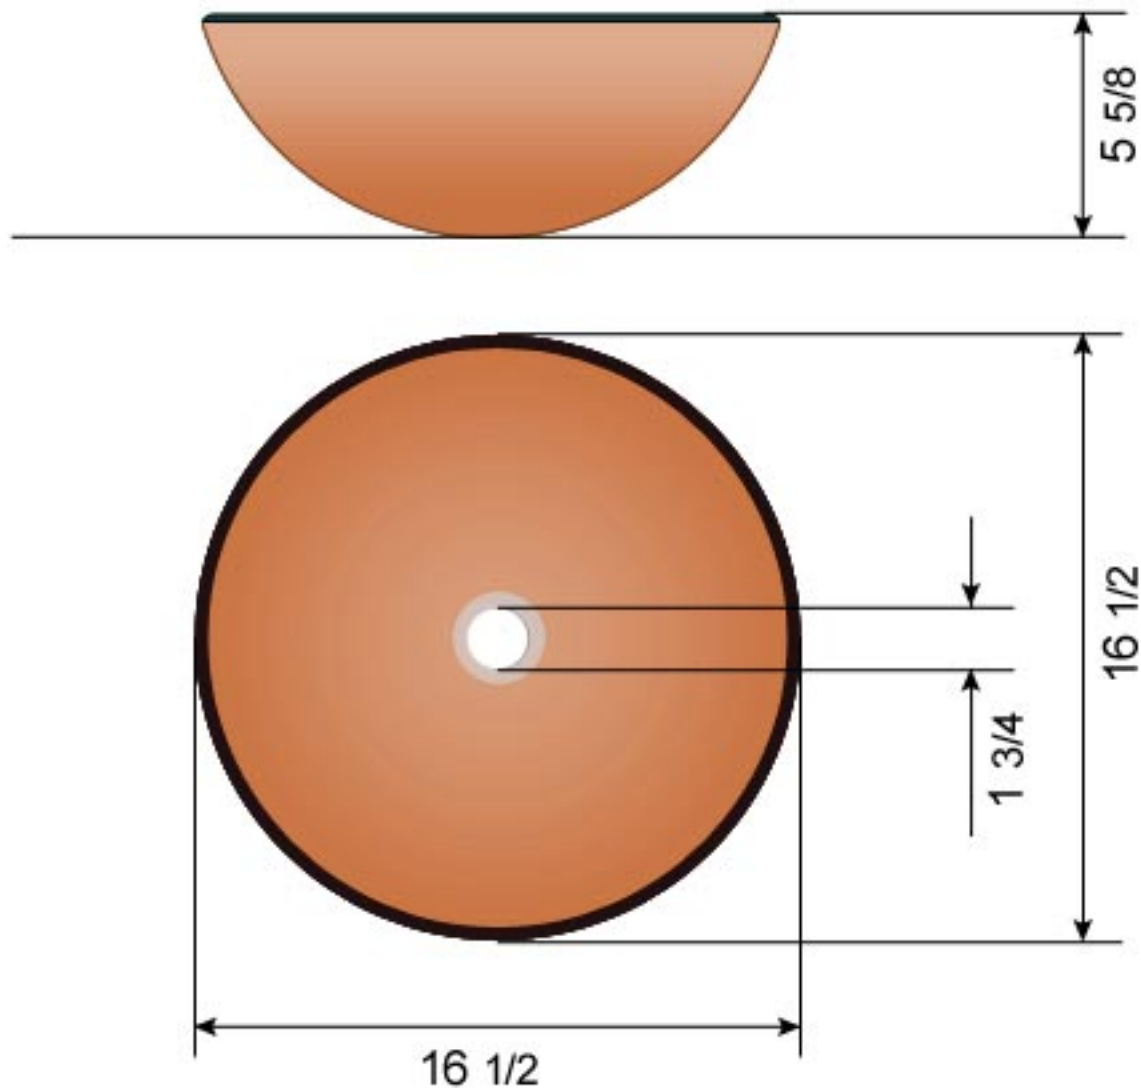

Natural Color Glass Vessel Sink DLBG-08