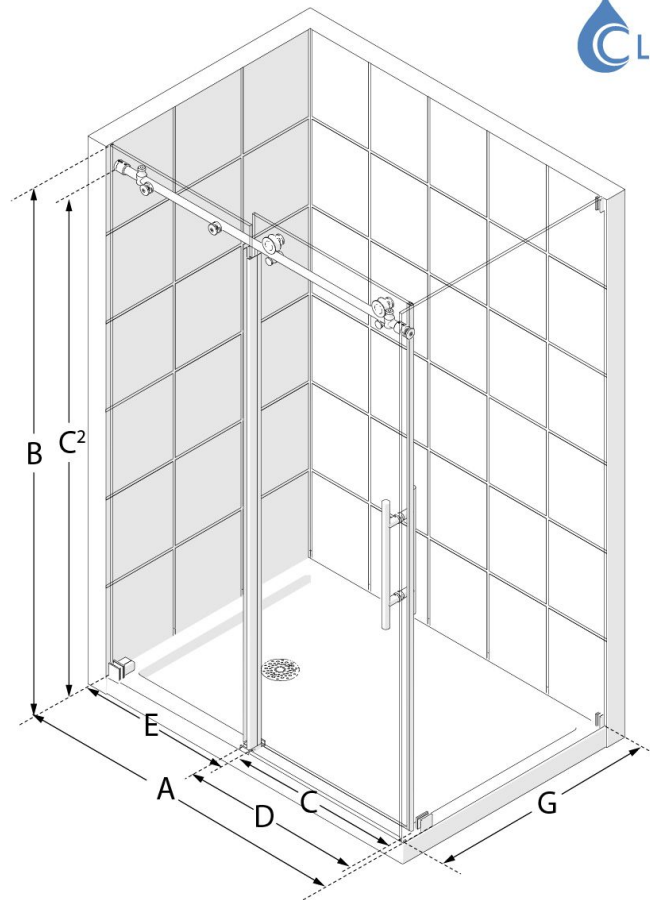

DreamLine Enigma-X 32 1/2 in. D x 60 3/8 in. W x 76 in. H Fully Frameless Sliding Shower Enclosure

MODEL NUMBER
SE6160F320

CONFIGURATION DIMENSIONS:

A: MODEL WIDTH

56 3/8 - 60 3/8 in.

B: MODEL HEIGHT

76 in.

C: ACCESS WIDTH

22 - 26 in.

C2: ACCESS HEIGHT

72 1/8 in.

D: DOOR WIDTH

32 in.

E: INLINE PANEL WIDTH

29 3/16 in.

G: RETURN PANEL WIDTH

32 1/2 in.

CUSTOMIZATION:

Yes

MATCHING SHOWER BASE

N/A

**MINIMUM THRESHOLD
REQUIRED**

2 3/4 in.