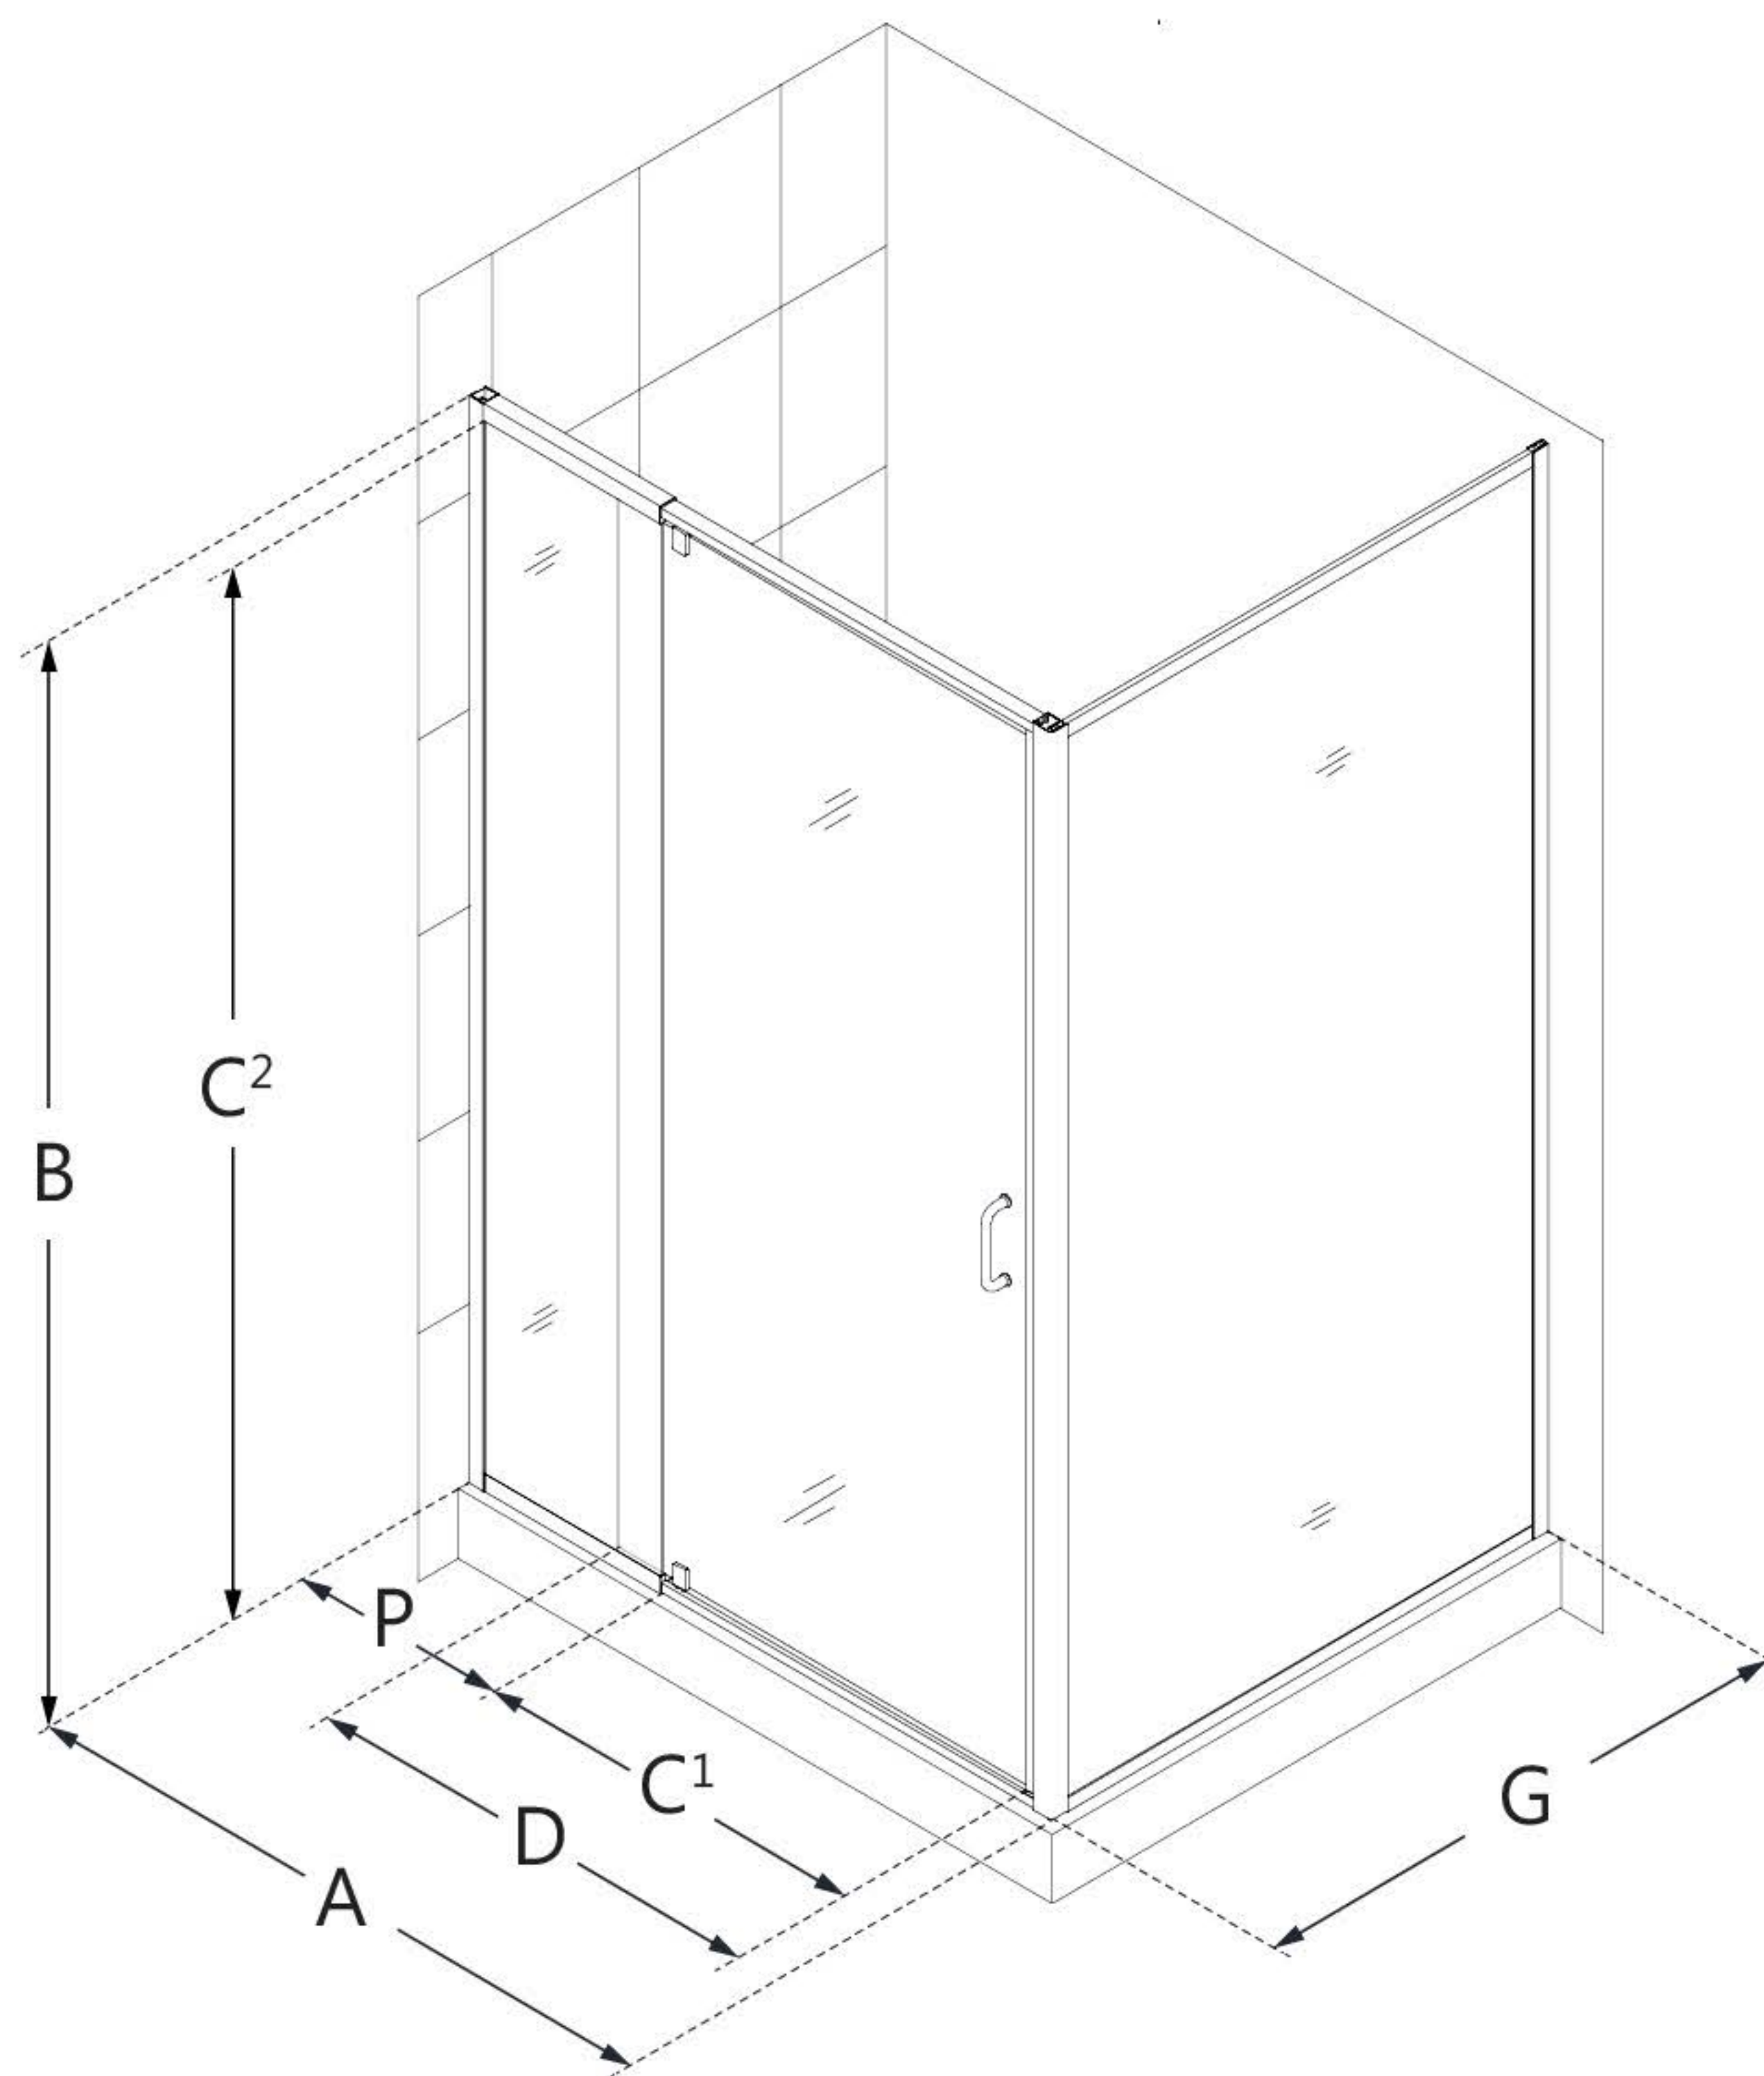

Dreamline Flex 40 in. D x 38-42 in. W x 72 in H Semi-Frameless Pivot Shower Enclosure

SHDR2240420RT
FLEX

CONFIGURATION DIMENSIONS:

A: MODEL WIDTH
38 - 42 in.

B: MODEL HEIGHT
72 in.

C: ACCESS WIDTH
22 7/8 in.

C2: ACCESS HEIGHT
70 11/16 in.

D: DOOR WIDTH
29 3/8 in.

G: RETURN PANEL WIDTH
40 in.

P: PIVOT PANEL WIDTH
18 3/8 in.

MATCHING SHOWER BASE
DLT-1042420

BASE OPTIONS
White, Biscuit (-22), Black (-88)

BASE DRAIN LOCATION
Corner