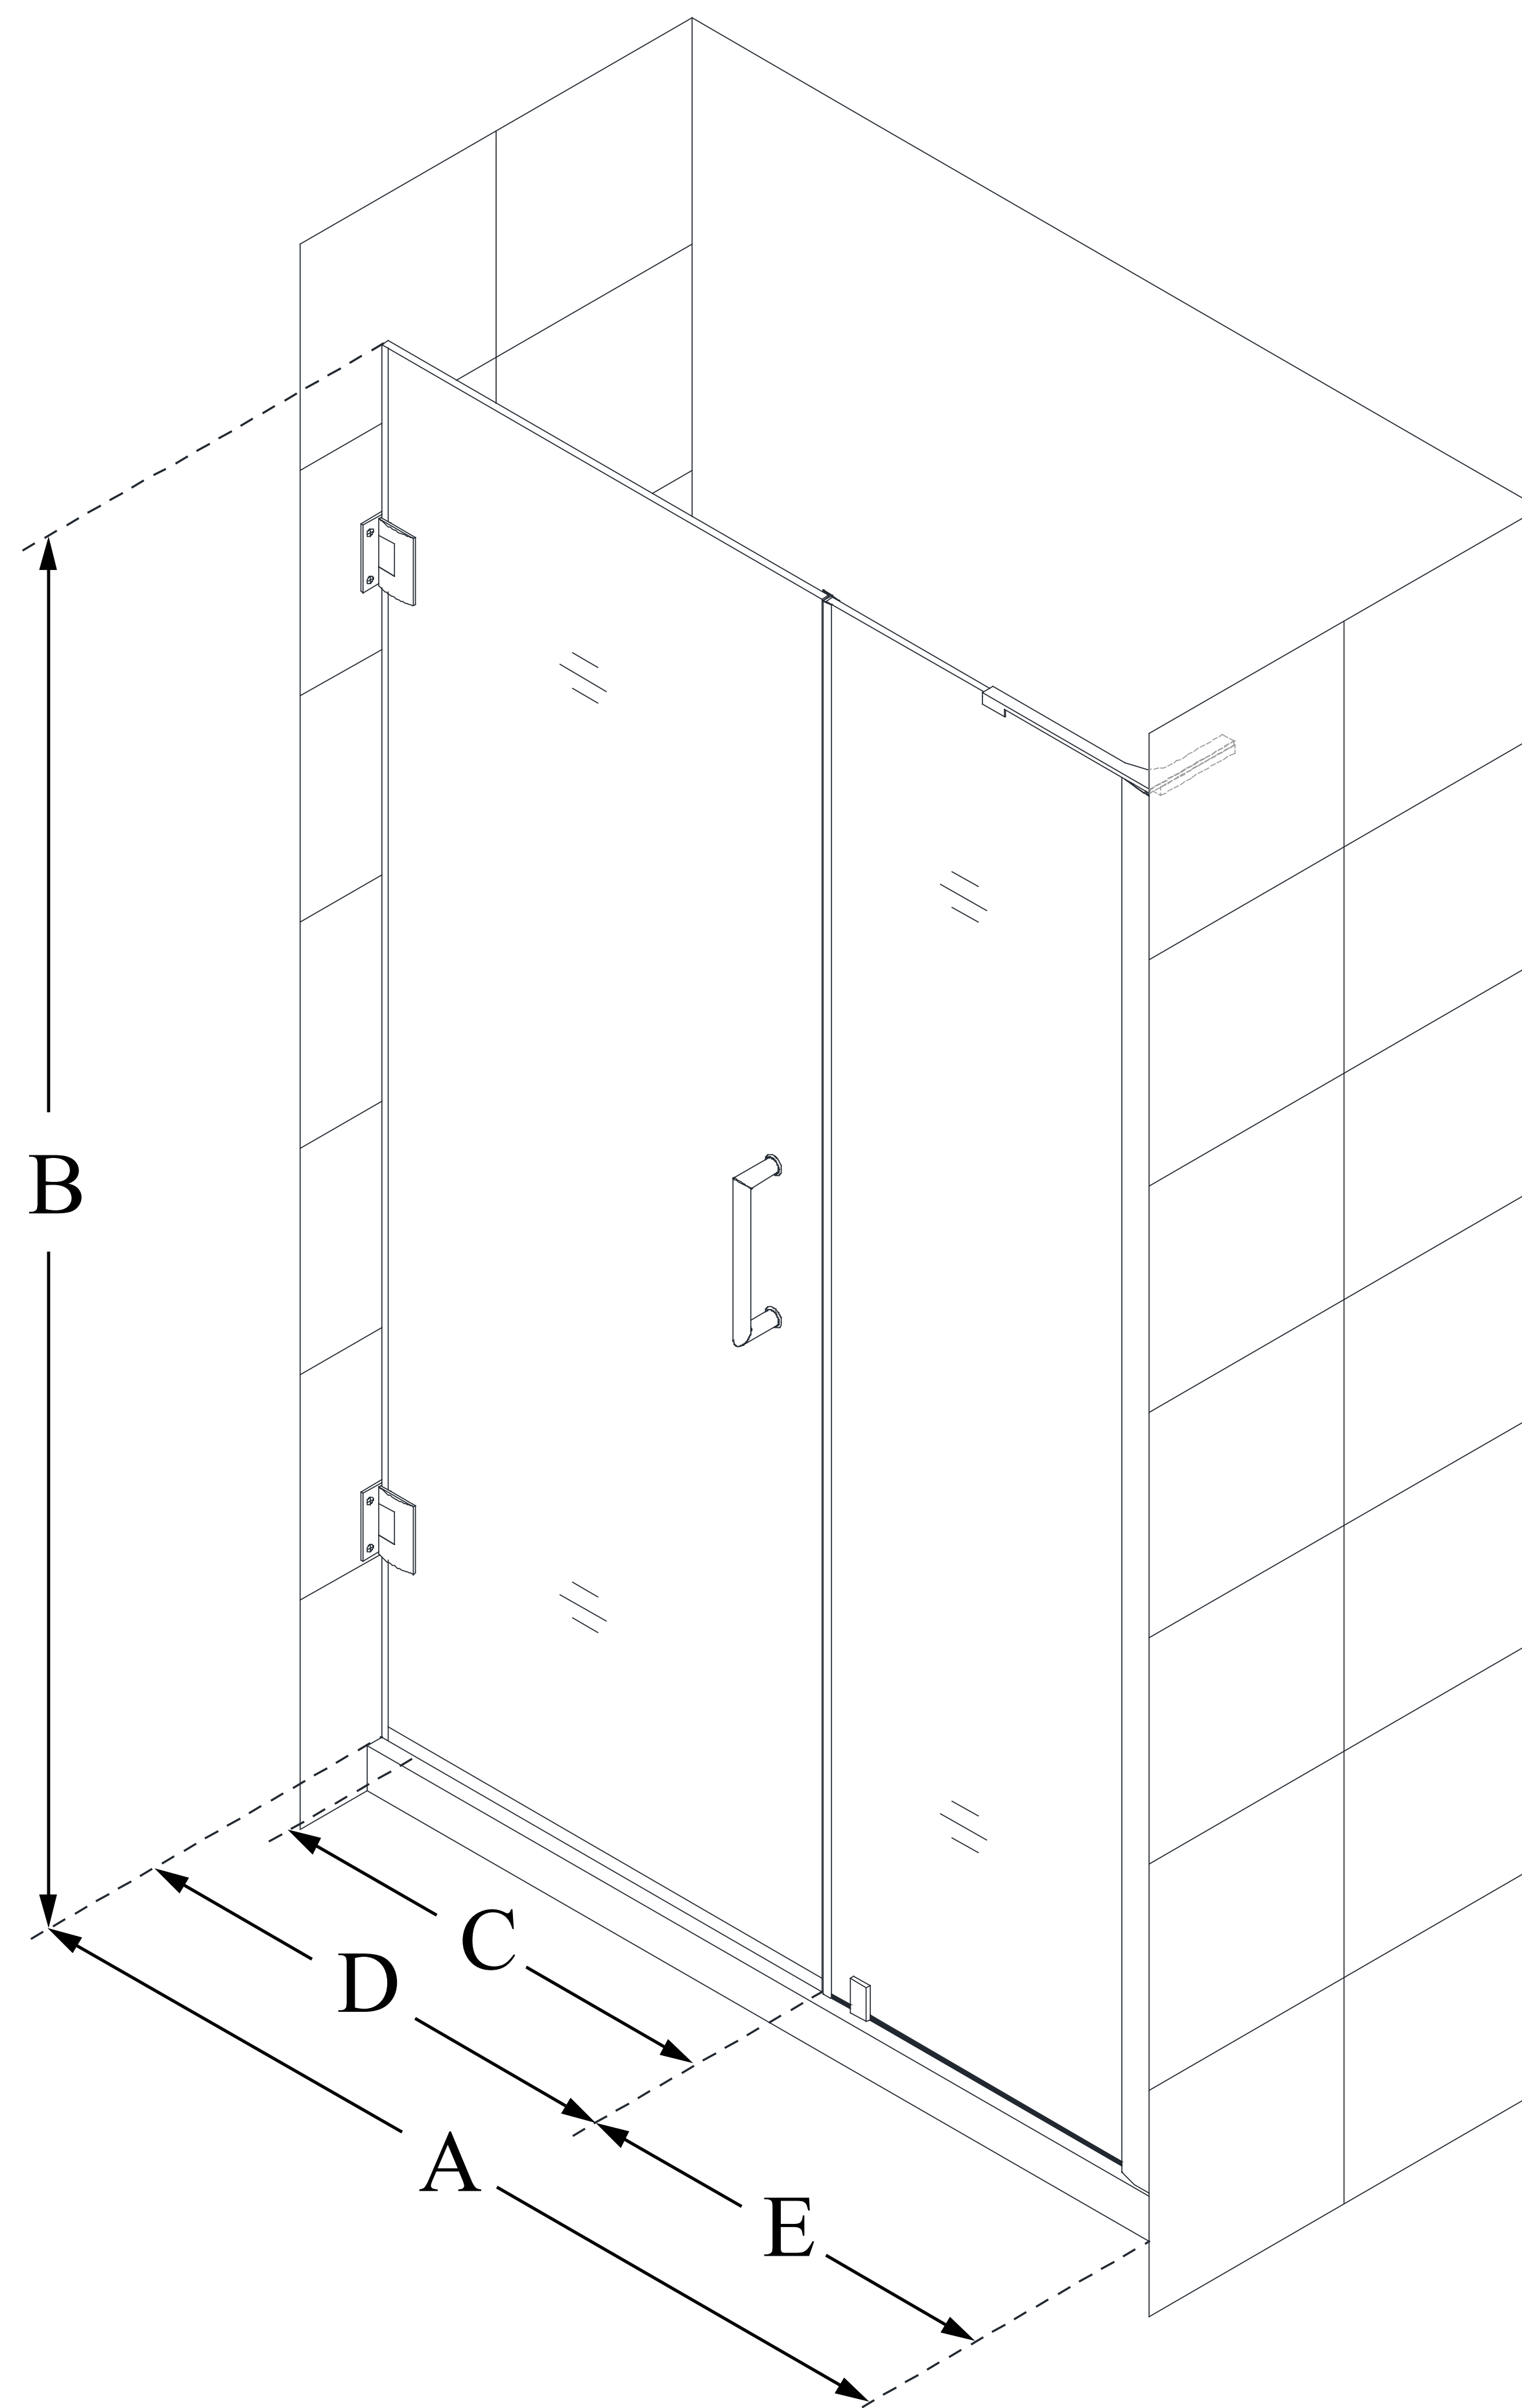

SHDR-2047722

UNIDOOR-LS

DreamLine Unidoor-LS 47-48
in. W x 72 in. H Frameless Hinged
Shower Door, Clear Glass

SWING DOOR

CONFIGURATION DIMENSIONS:

A: 47" - 48"

MODEL WIDTH

B: 72"

MODEL HEIGHT

C: 28"

ACCESS WIDTH

D: 29"

DOOR WIDTH

E: 18"

INLINE PANEL WIDTH

DreamLine reserves the right to update or modify the hardware or materials pictured without prior notice for the purpose of product improvement and customer satisfaction.