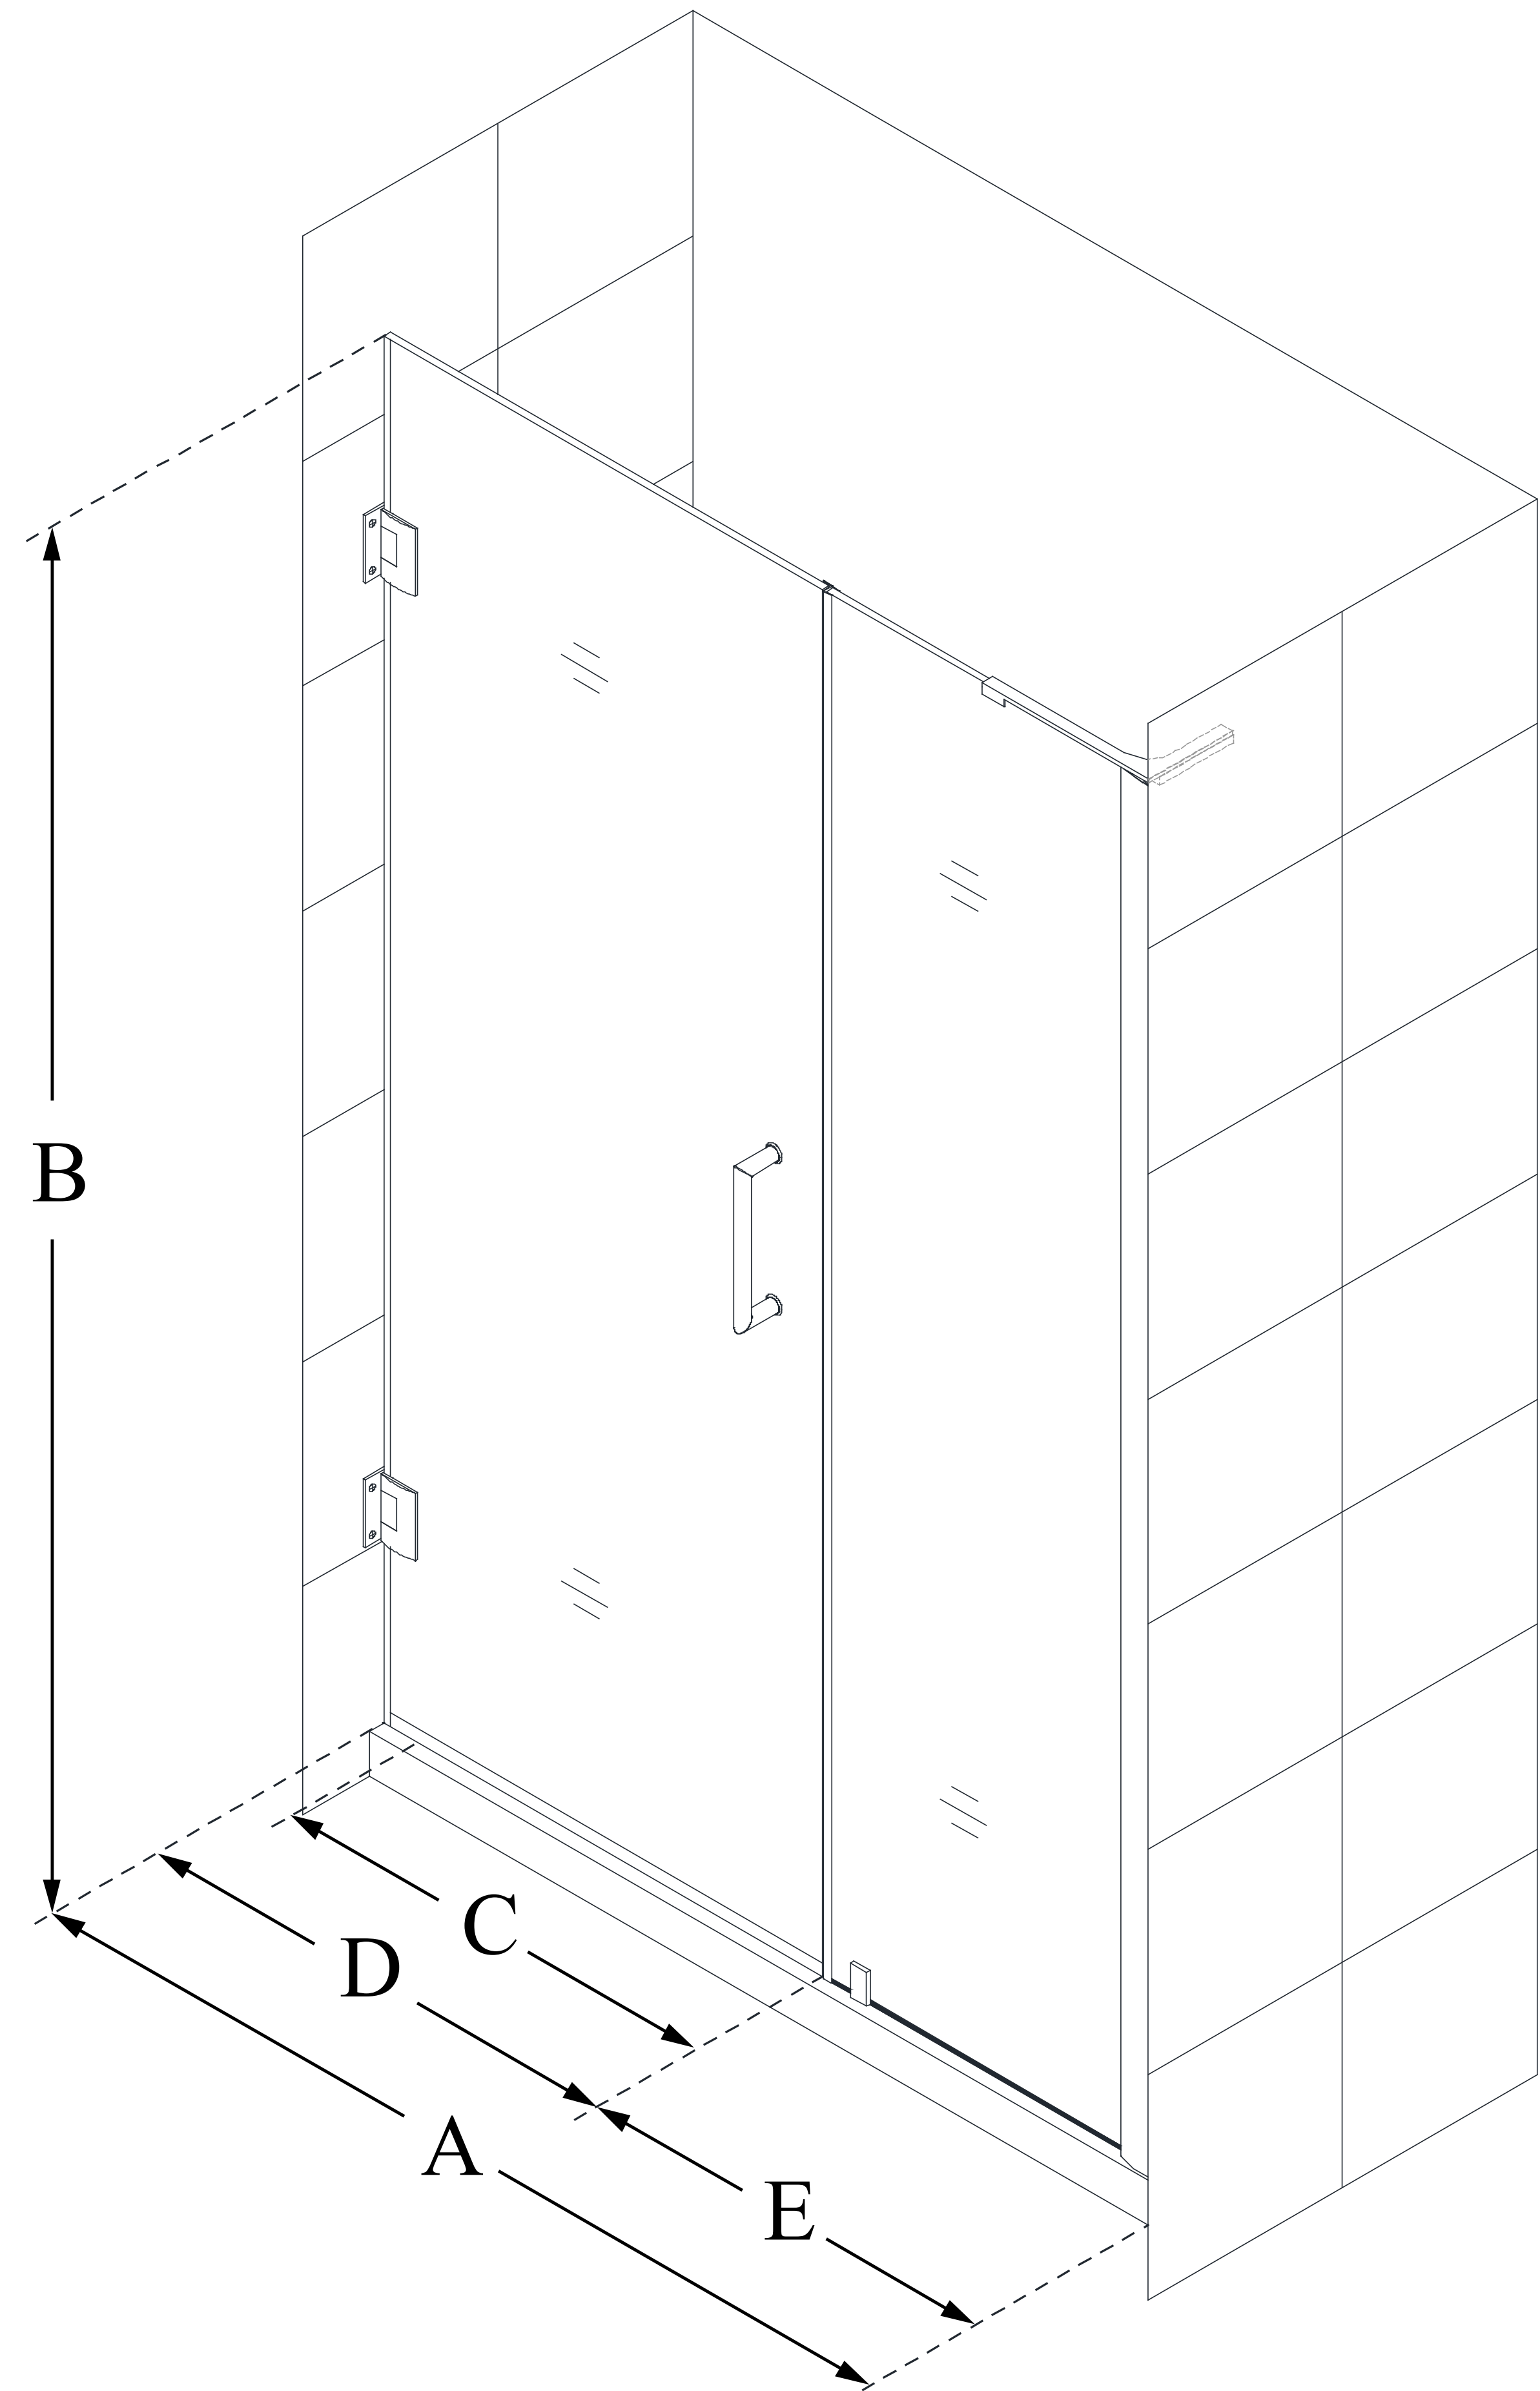

SHDR-2046722

UNIDOOR-LS

DreamLine Unidoor-LS 46-47
in. W x 72 in. H Frameless Hinged
Shower Door, Clear Glass

SWING DOOR

CONFIGURATION DIMENSIONS:

A: 46" - 47"

MODEL WIDTH

B: 72"

MODEL HEIGHT

C: 27"

ACCESS WIDTH

D: 28"

DOOR WIDTH

E: 18"

INLINE PANEL WIDTH

DreamLine reserves the right to update or modify the hardware or materials pictured without prior notice for the purpose of product improvement and customer satisfaction.