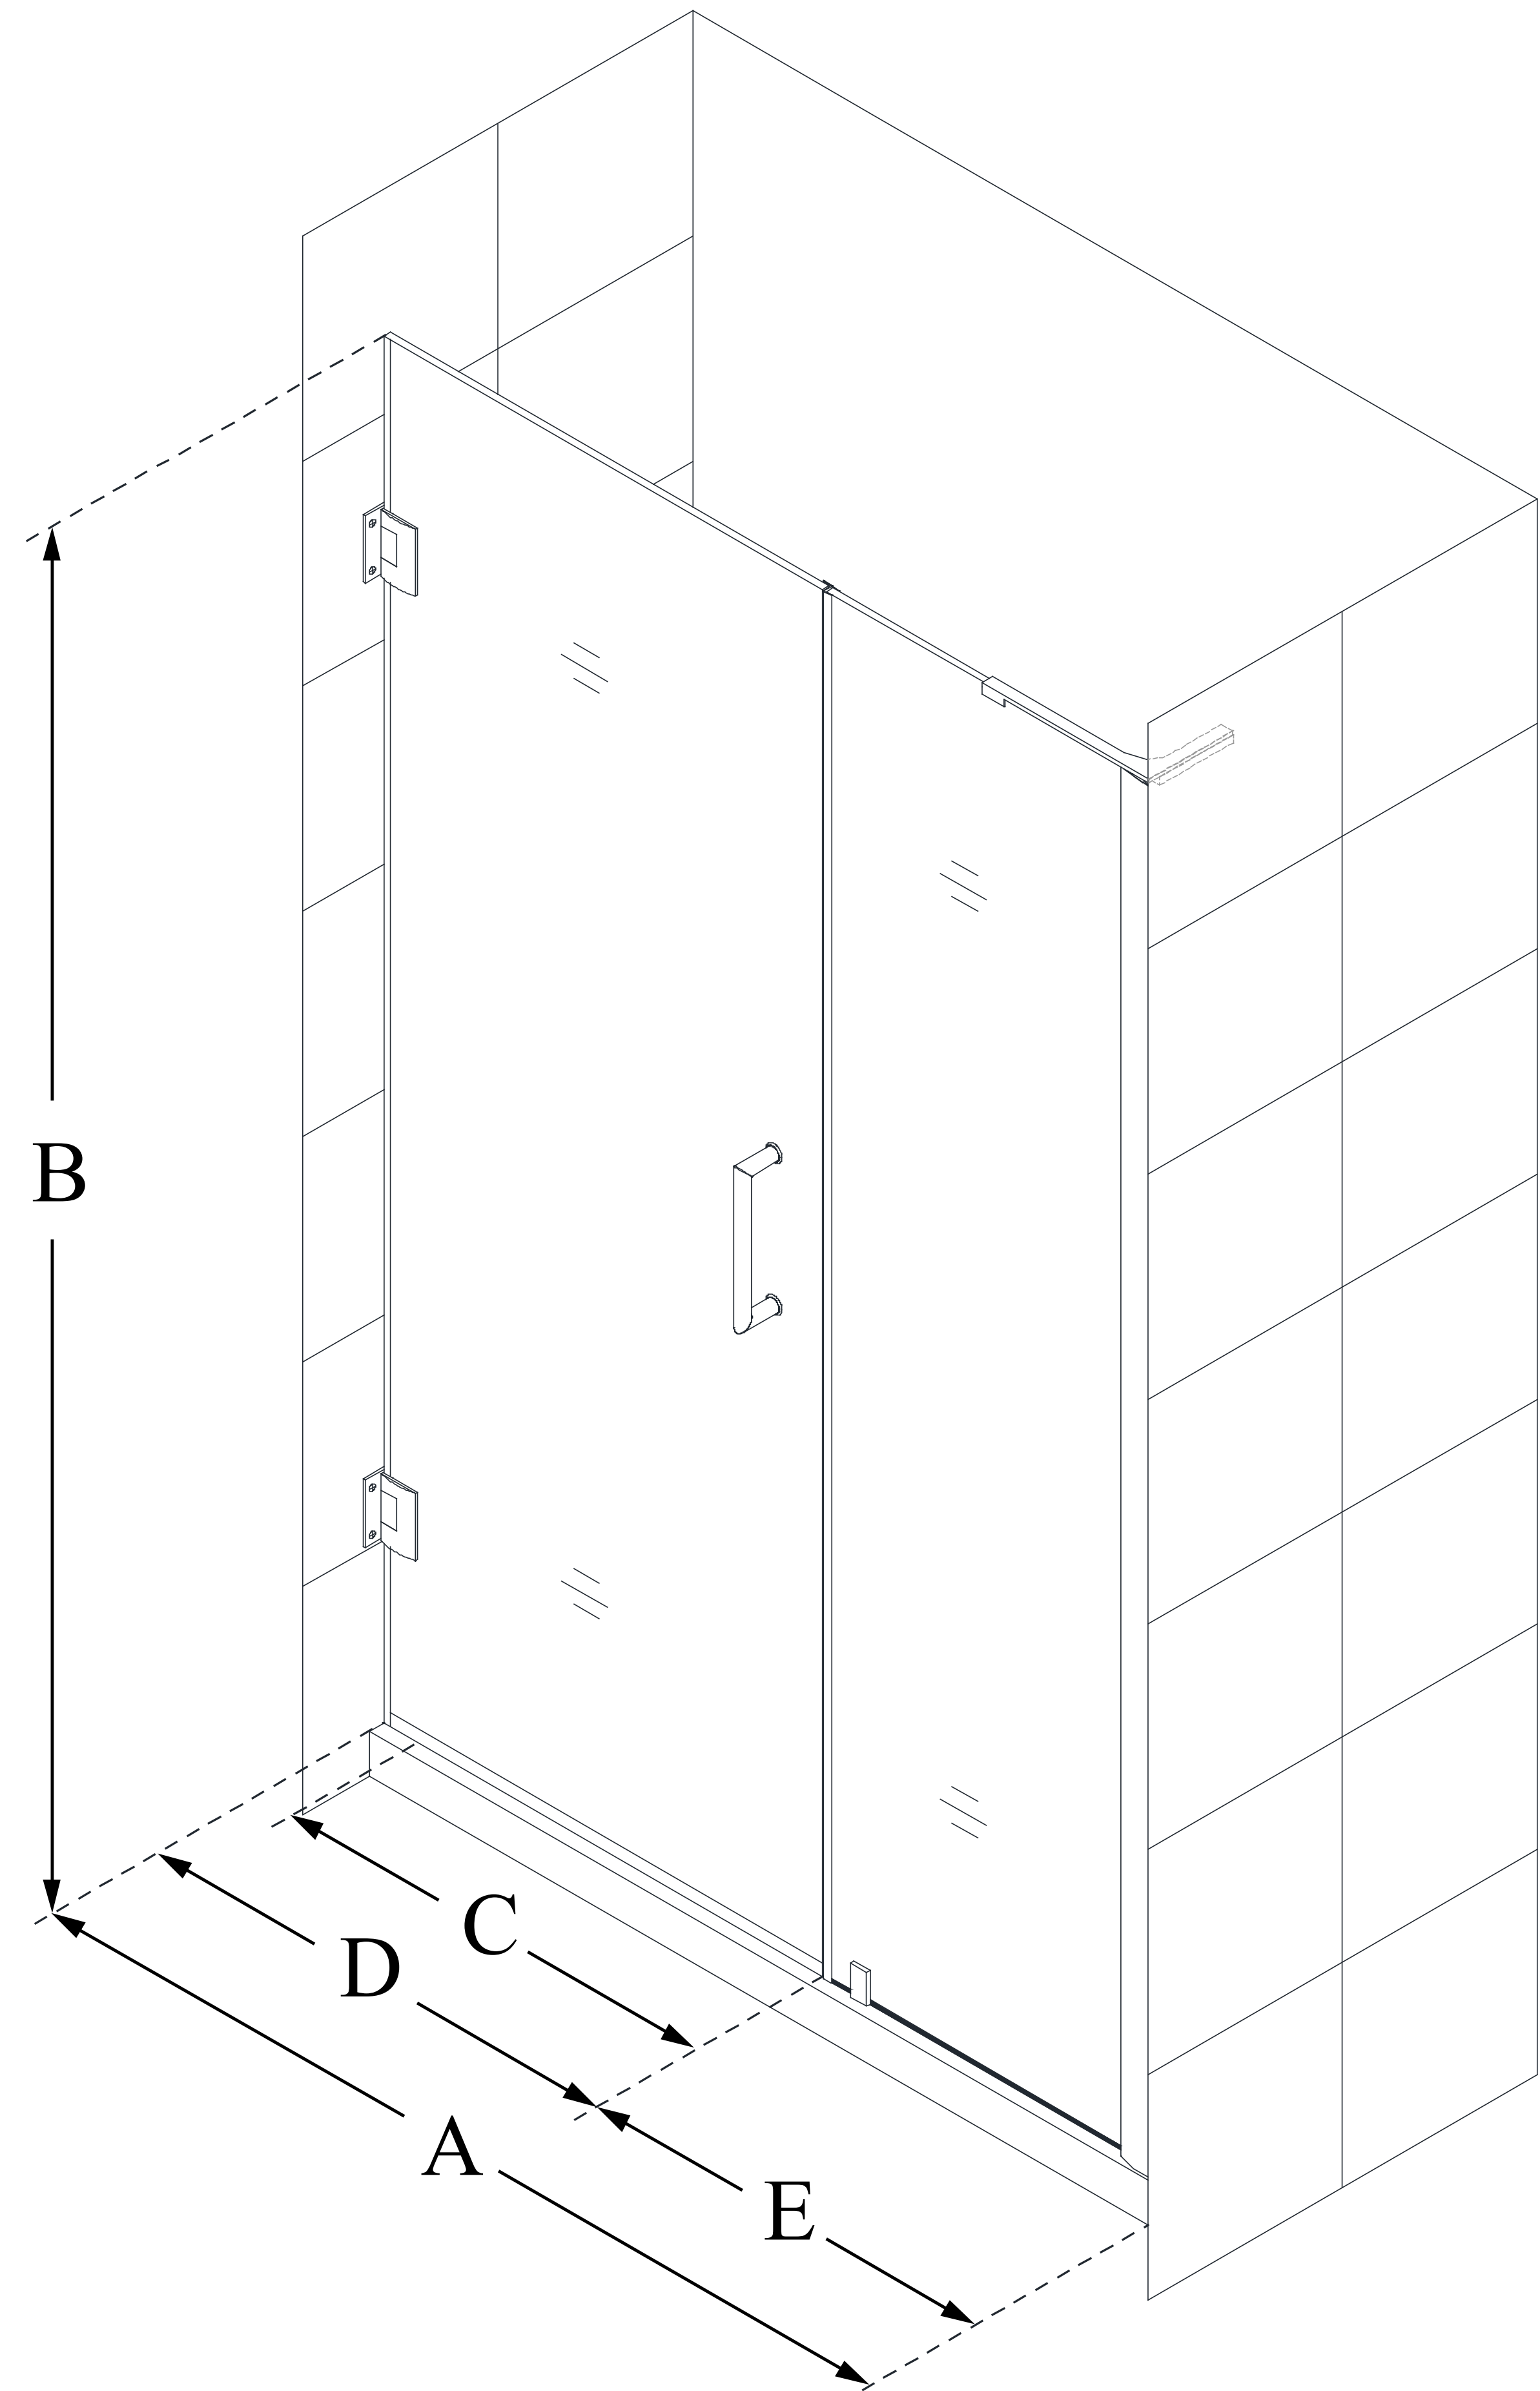

SHDR-2044722

UNIDOOR-LS

DreamLine Unidoor-LS 44-45
in. W x 72 in. H Frameless Hinged
Shower Door, Clear Glass

SWING DOOR

CONFIGURATION DIMENSIONS:

A: 44" - 45"

MODEL WIDTH

B: 72"

MODEL HEIGHT

C: 25"

ACCESS WIDTH

D: 26"

DOOR WIDTH

E: 18"

INLINE PANEL WIDTH

DreamLine reserves the right to update or modify the hardware or materials pictured without prior notice for the purpose of product improvement and customer satisfaction.