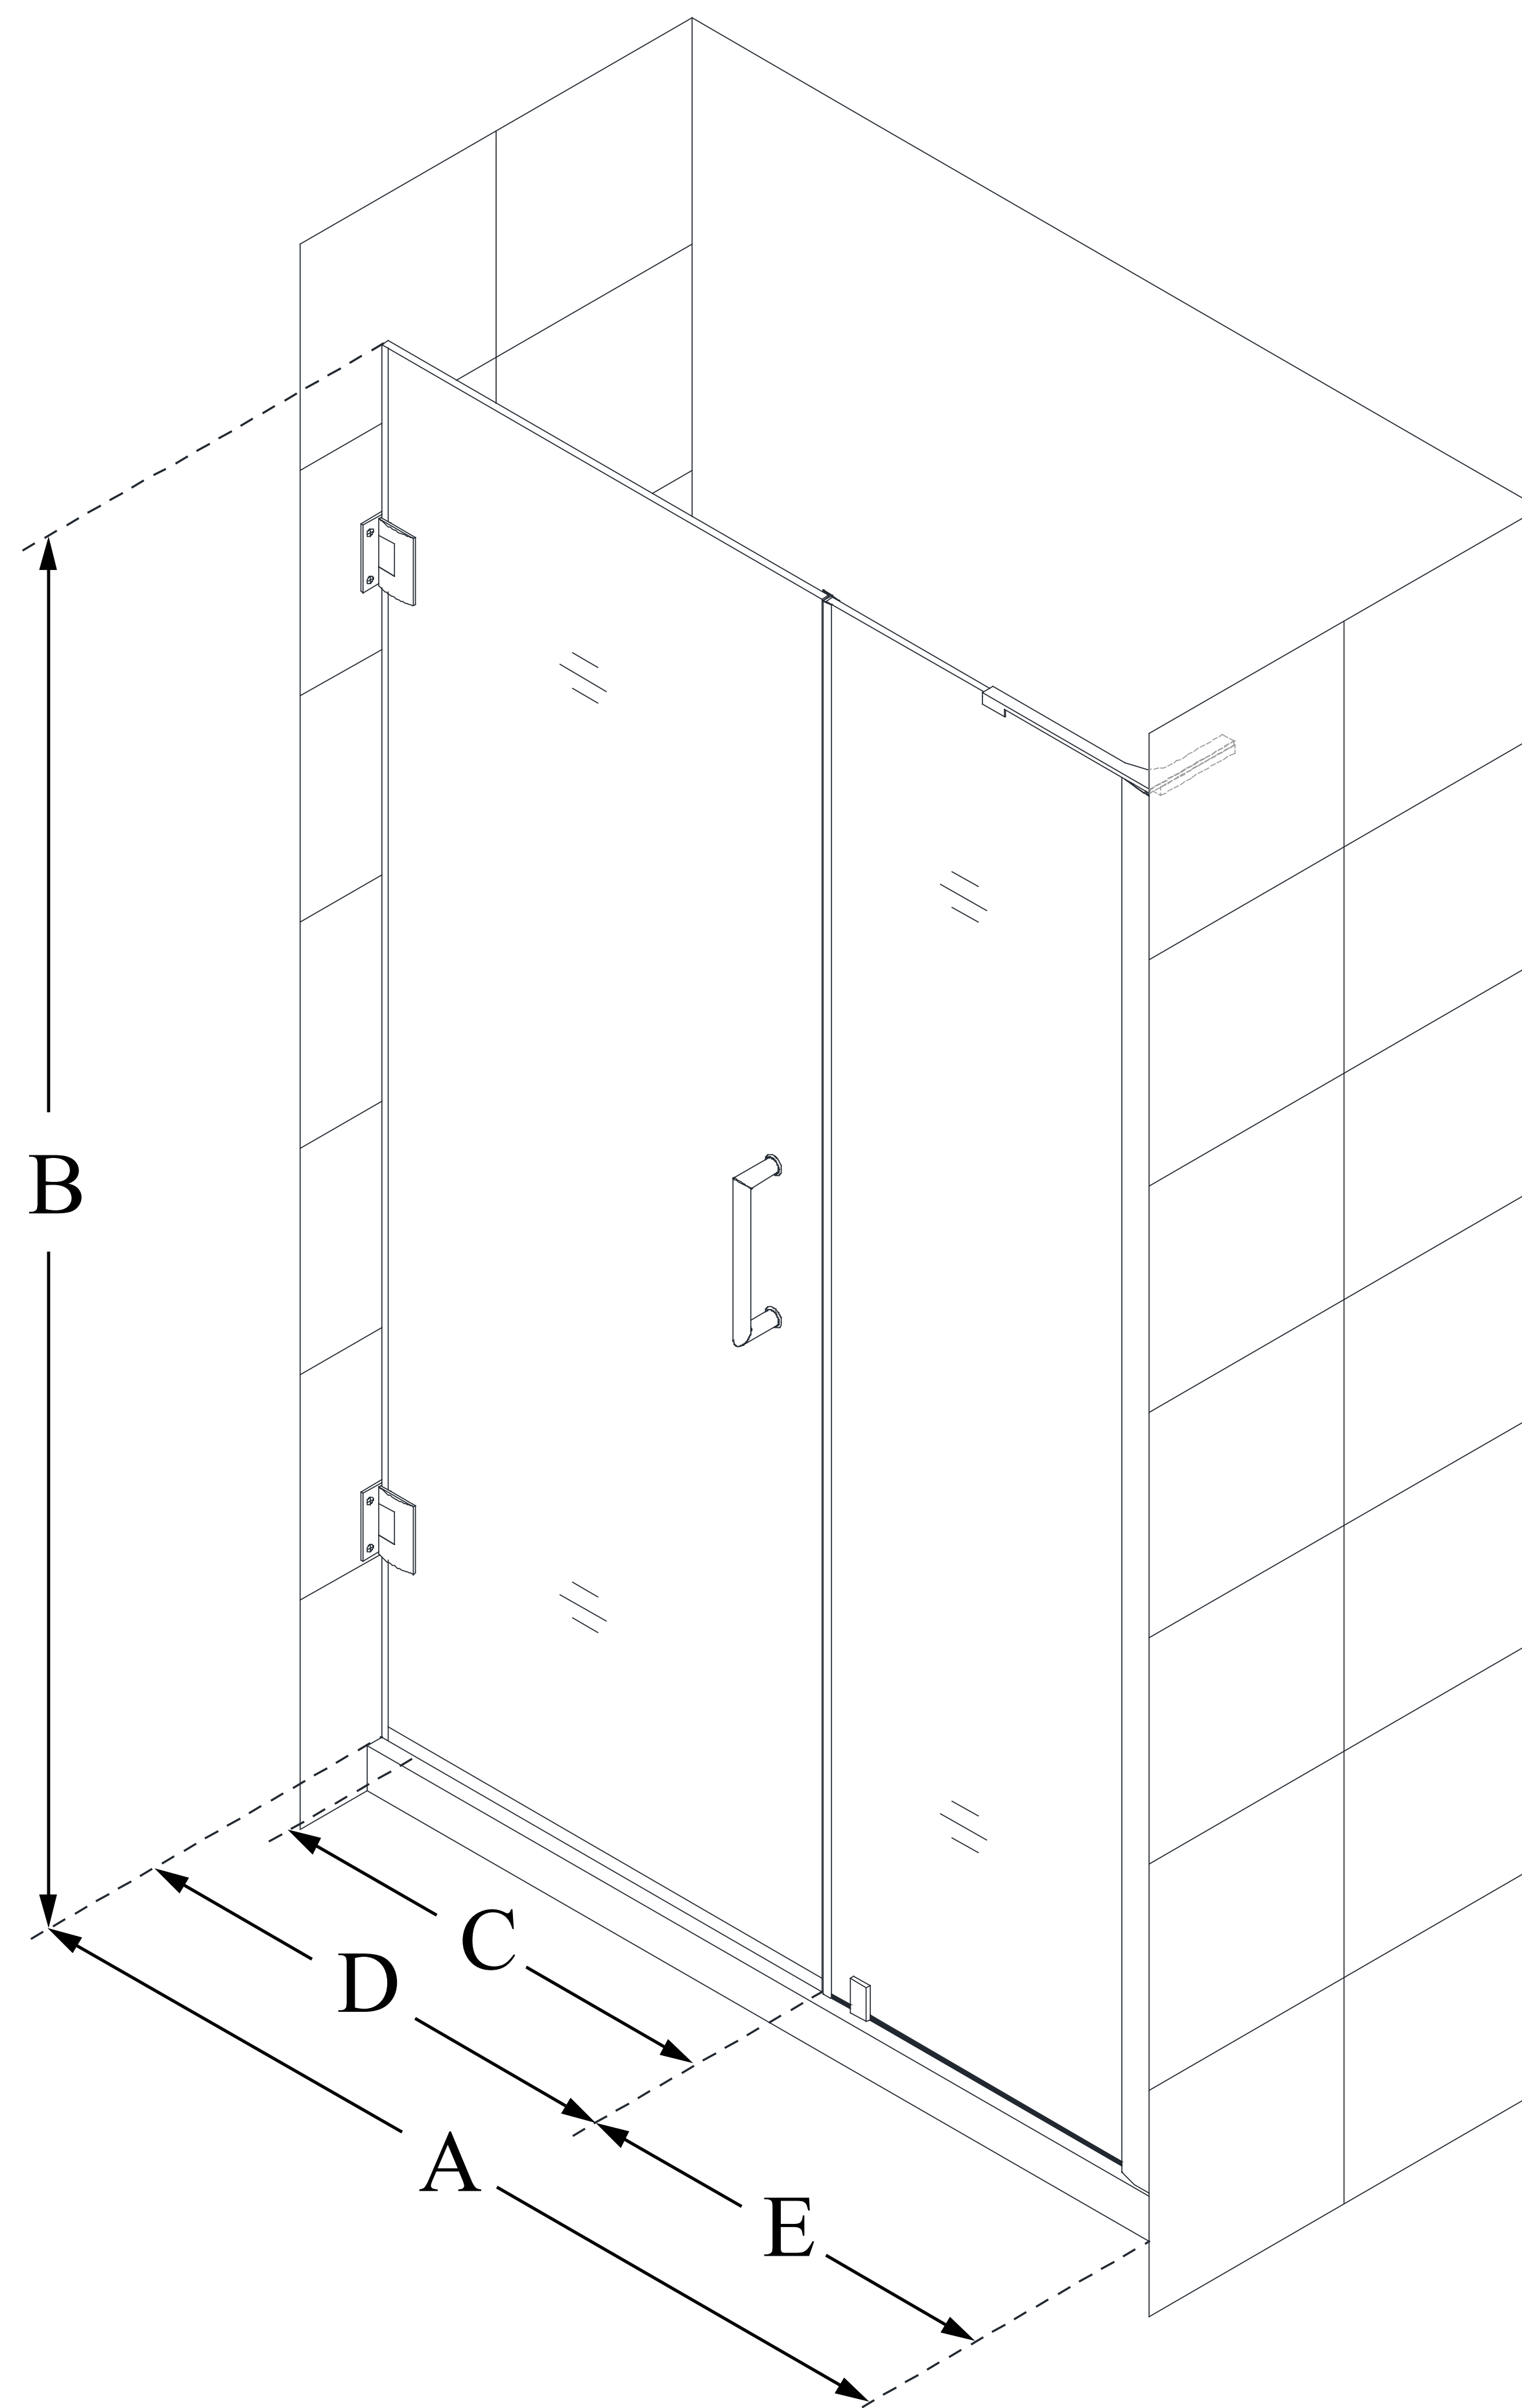

SHDR-2043722

UNIDOOR-LS

DreamLine Unidoor-LS 43-44
in. W x 72 in. H Frameless Hinged
Shower Door, Clear Glass

SWING DOOR

CONFIGURATION DIMENSIONS:

A: 43" - 44"

MODEL WIDTH

B: 72"

MODEL HEIGHT

C: 24"

ACCESS WIDTH

D: 25"

DOOR WIDTH

E: 18"

INLINE PANEL WIDTH

DreamLine reserves the right to update or modify the hardware or materials pictured without prior notice for the purpose of product improvement and customer satisfaction.