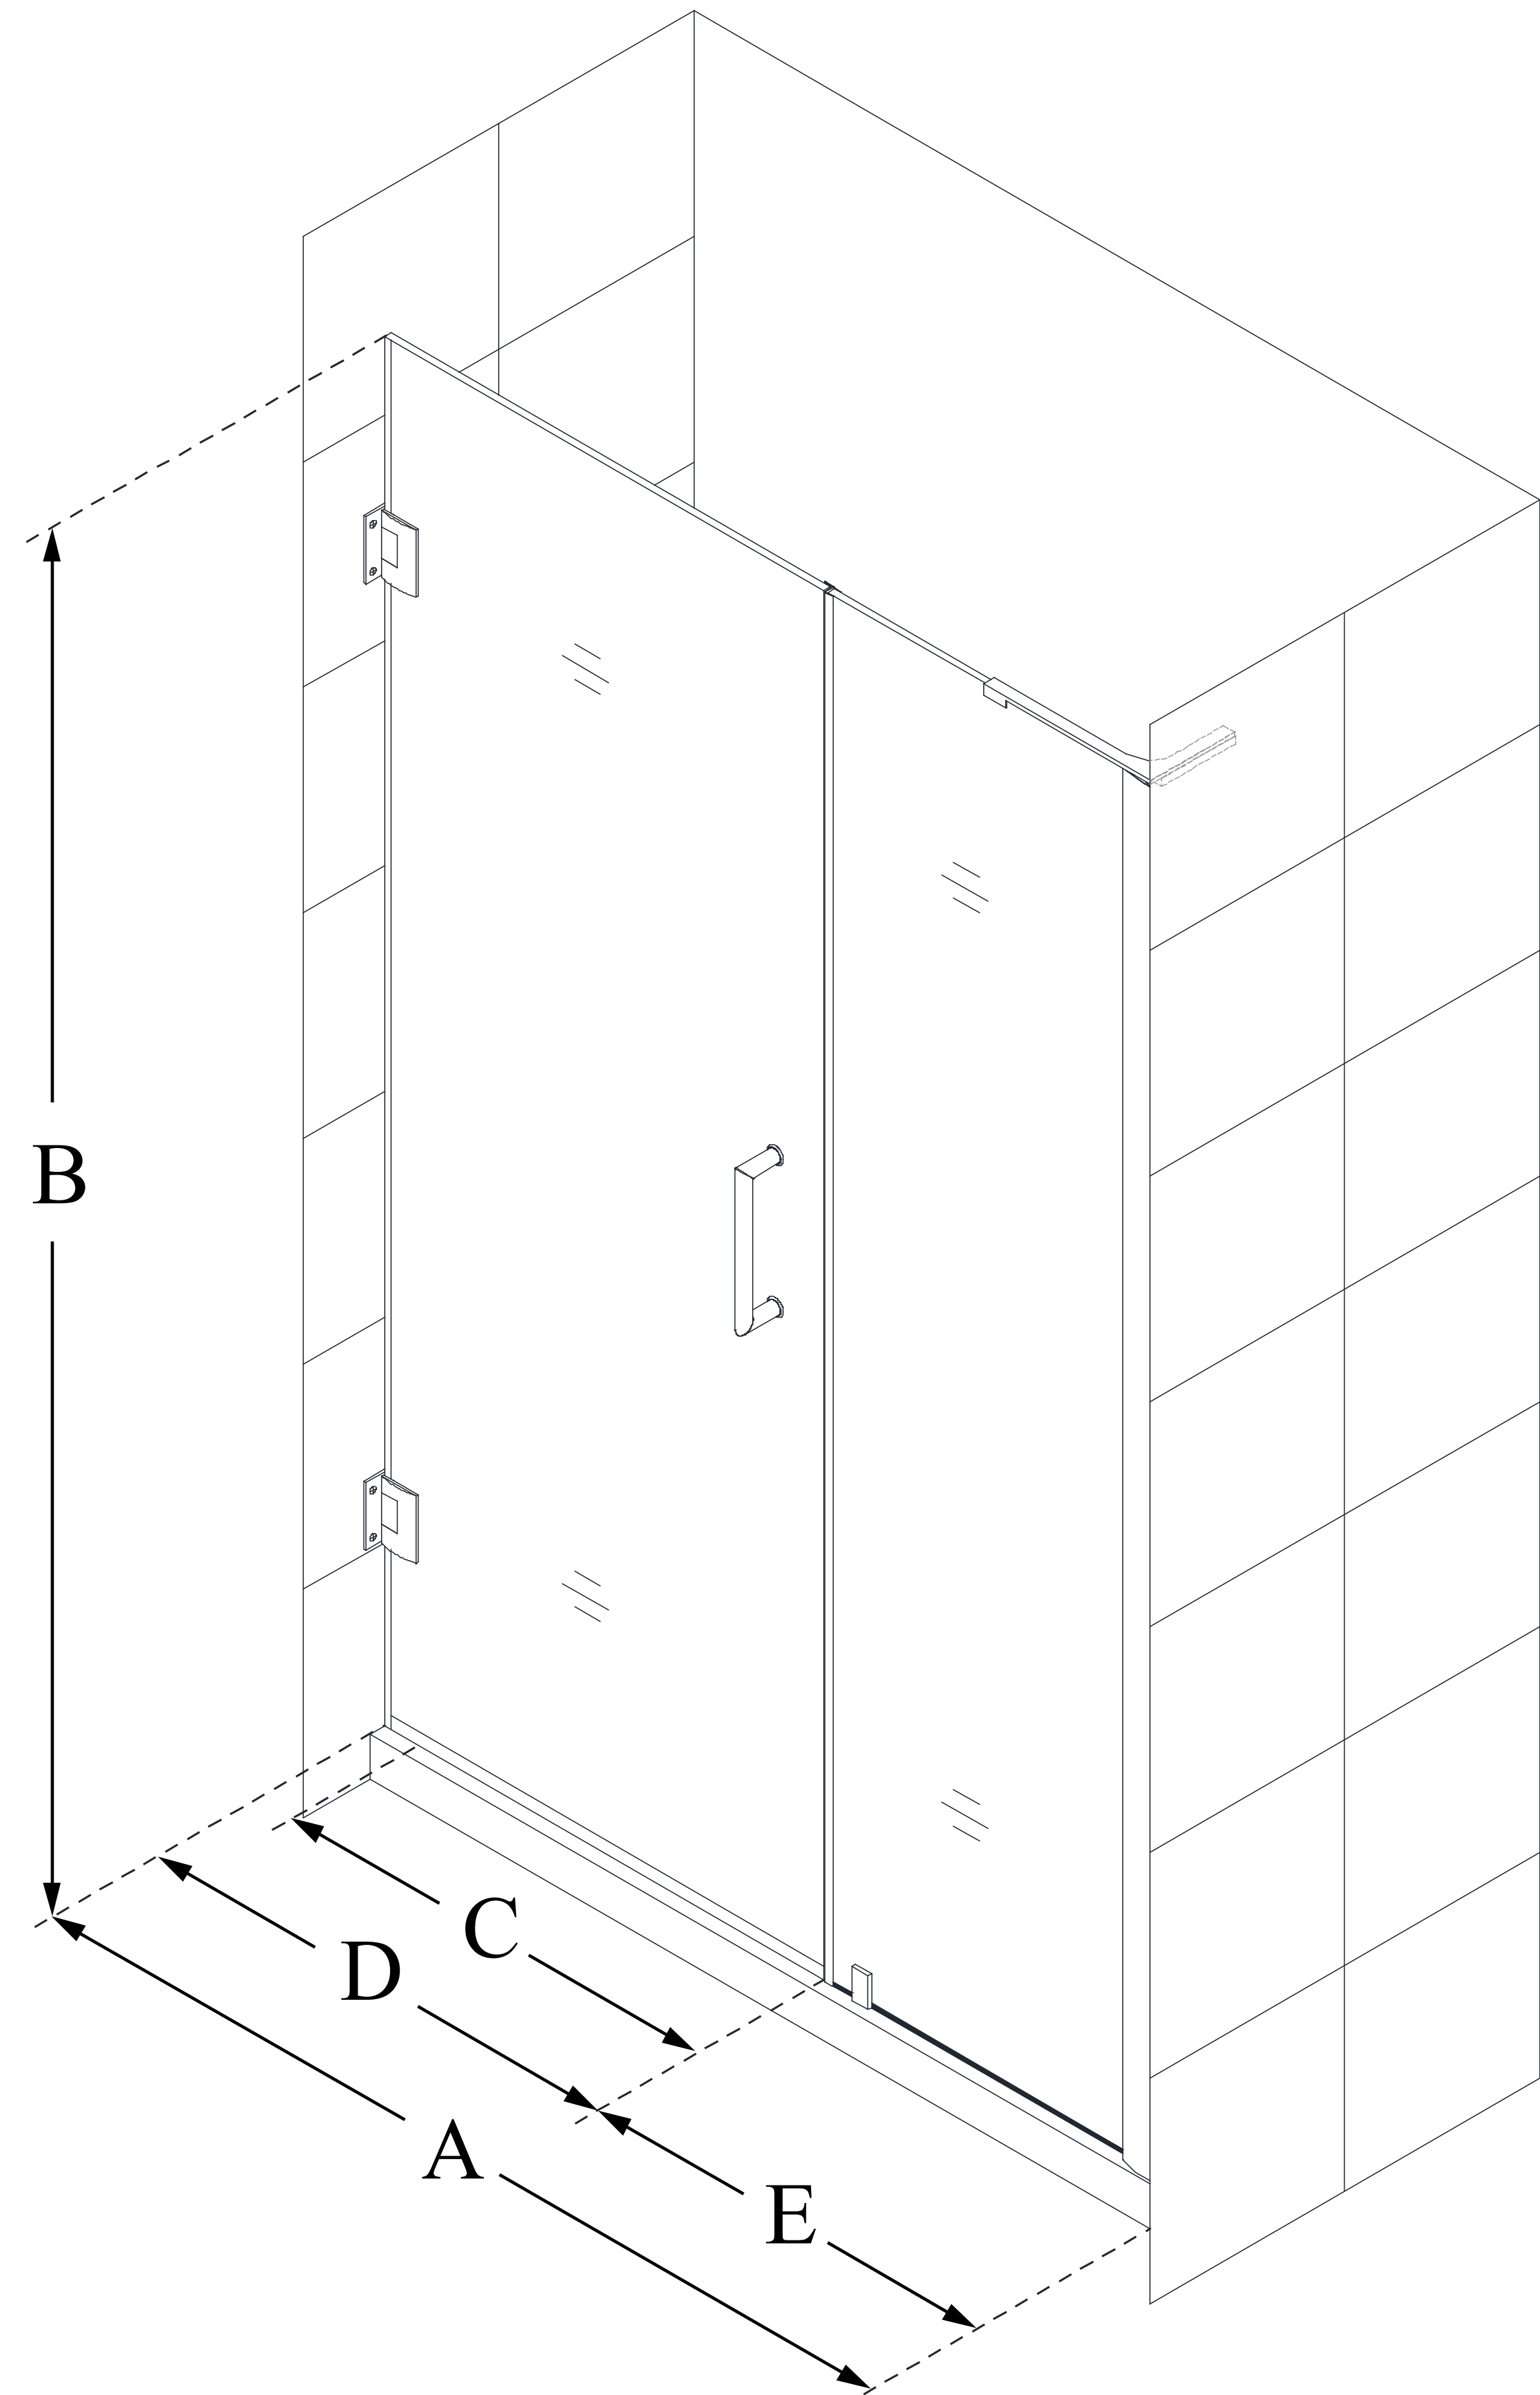

## **UNIDOOR-LS**

DreamLine Unidoor-LS 42-43  
in. W x 72 in. H Frameless Hinged  
Shower Door, Clear Glass

**SWING DOOR**

### **CONFIGURATION DIMENSIONS:**

**A: 41" - 42"**

MODEL WIDTH

**B: 72"**

MODEL HEIGHT

**C: 22"**

ACCESS WIDTH

**D: 23"**

DOOR WIDTH

**E: 18"**

INLINE PANEL WIDTH

DreamLine reserves the right to update or modify the hardware or materials pictured without prior notice for the purpose of product improvement and customer satisfaction.