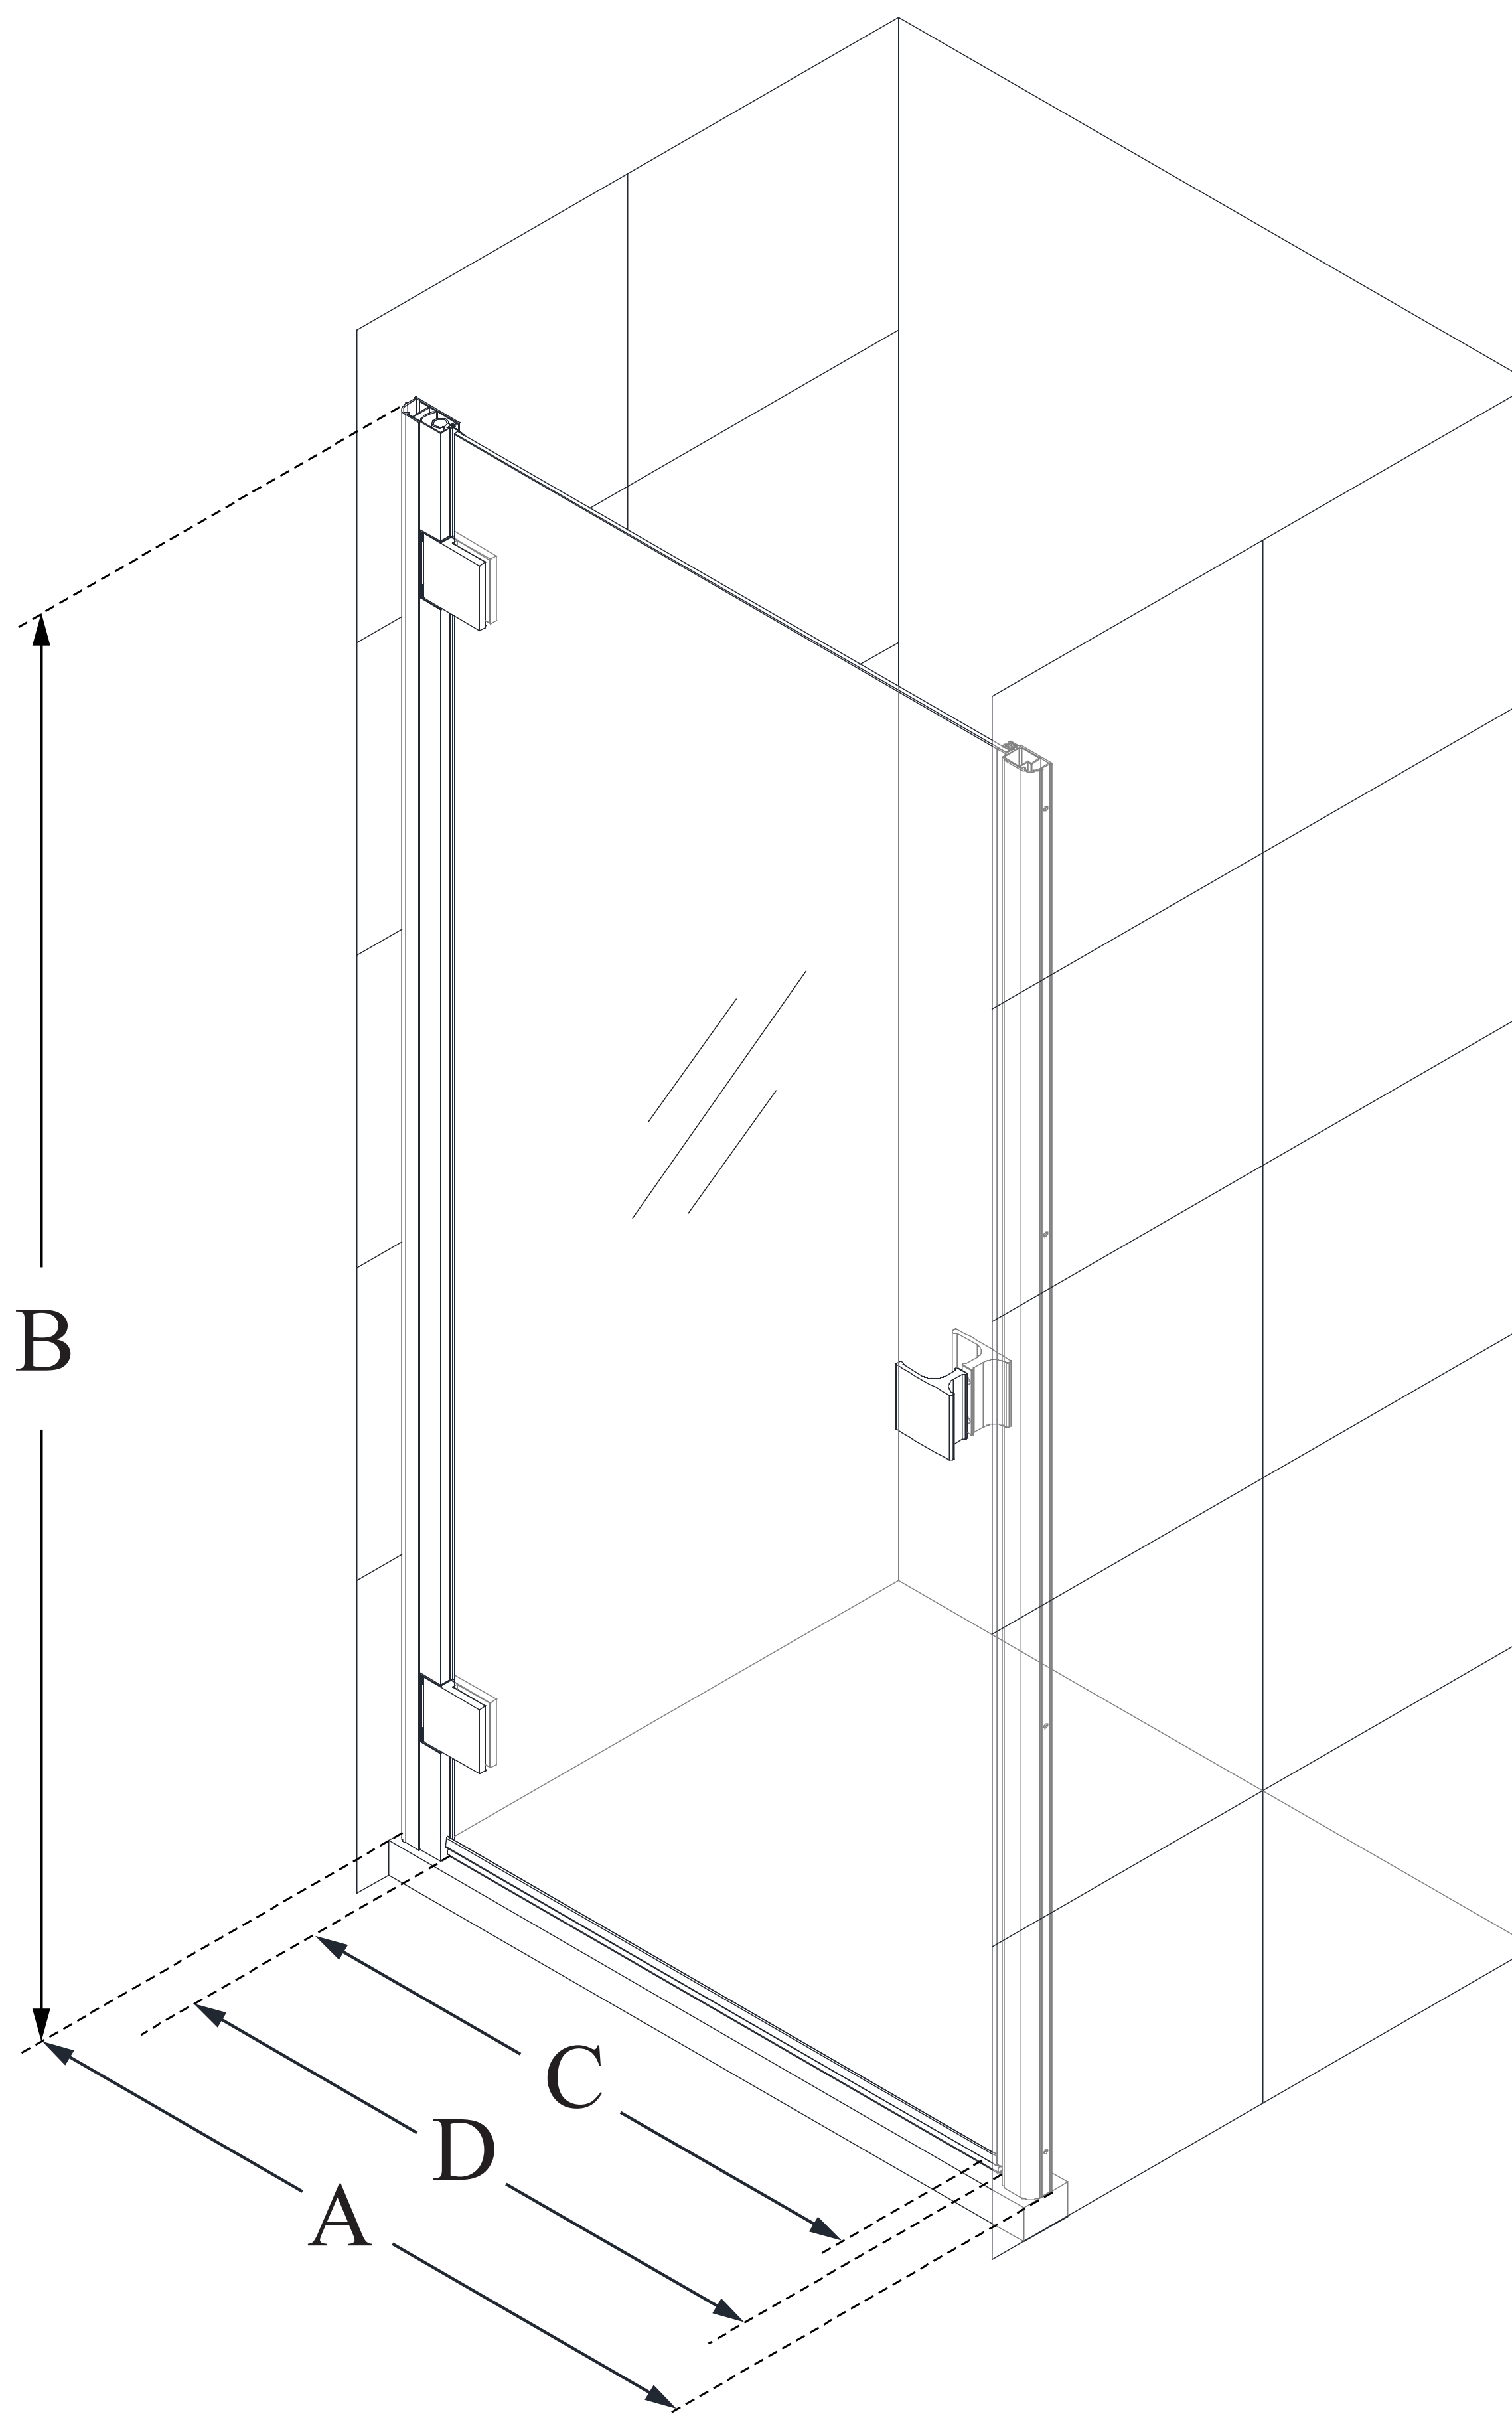

SHDR-5340720

LUMEN

DreamLine Lumen 40 - 41" W x 72"
H Semi-Frameless Pivot Shower
Door

SWING DOOR

CONFIGURATION DIMENSIONS:

A: 40"

MODEL WIDTH

B: 72"

MODEL HEIGHT

C: 35 1/2"

ACCESS WIDTH

D: 35 9/16"

DOOR WIDTH

DreamLine reserves the right to update or modify the hardware or materials pictured without prior notice for the purpose of product improvement and customer satisfaction.