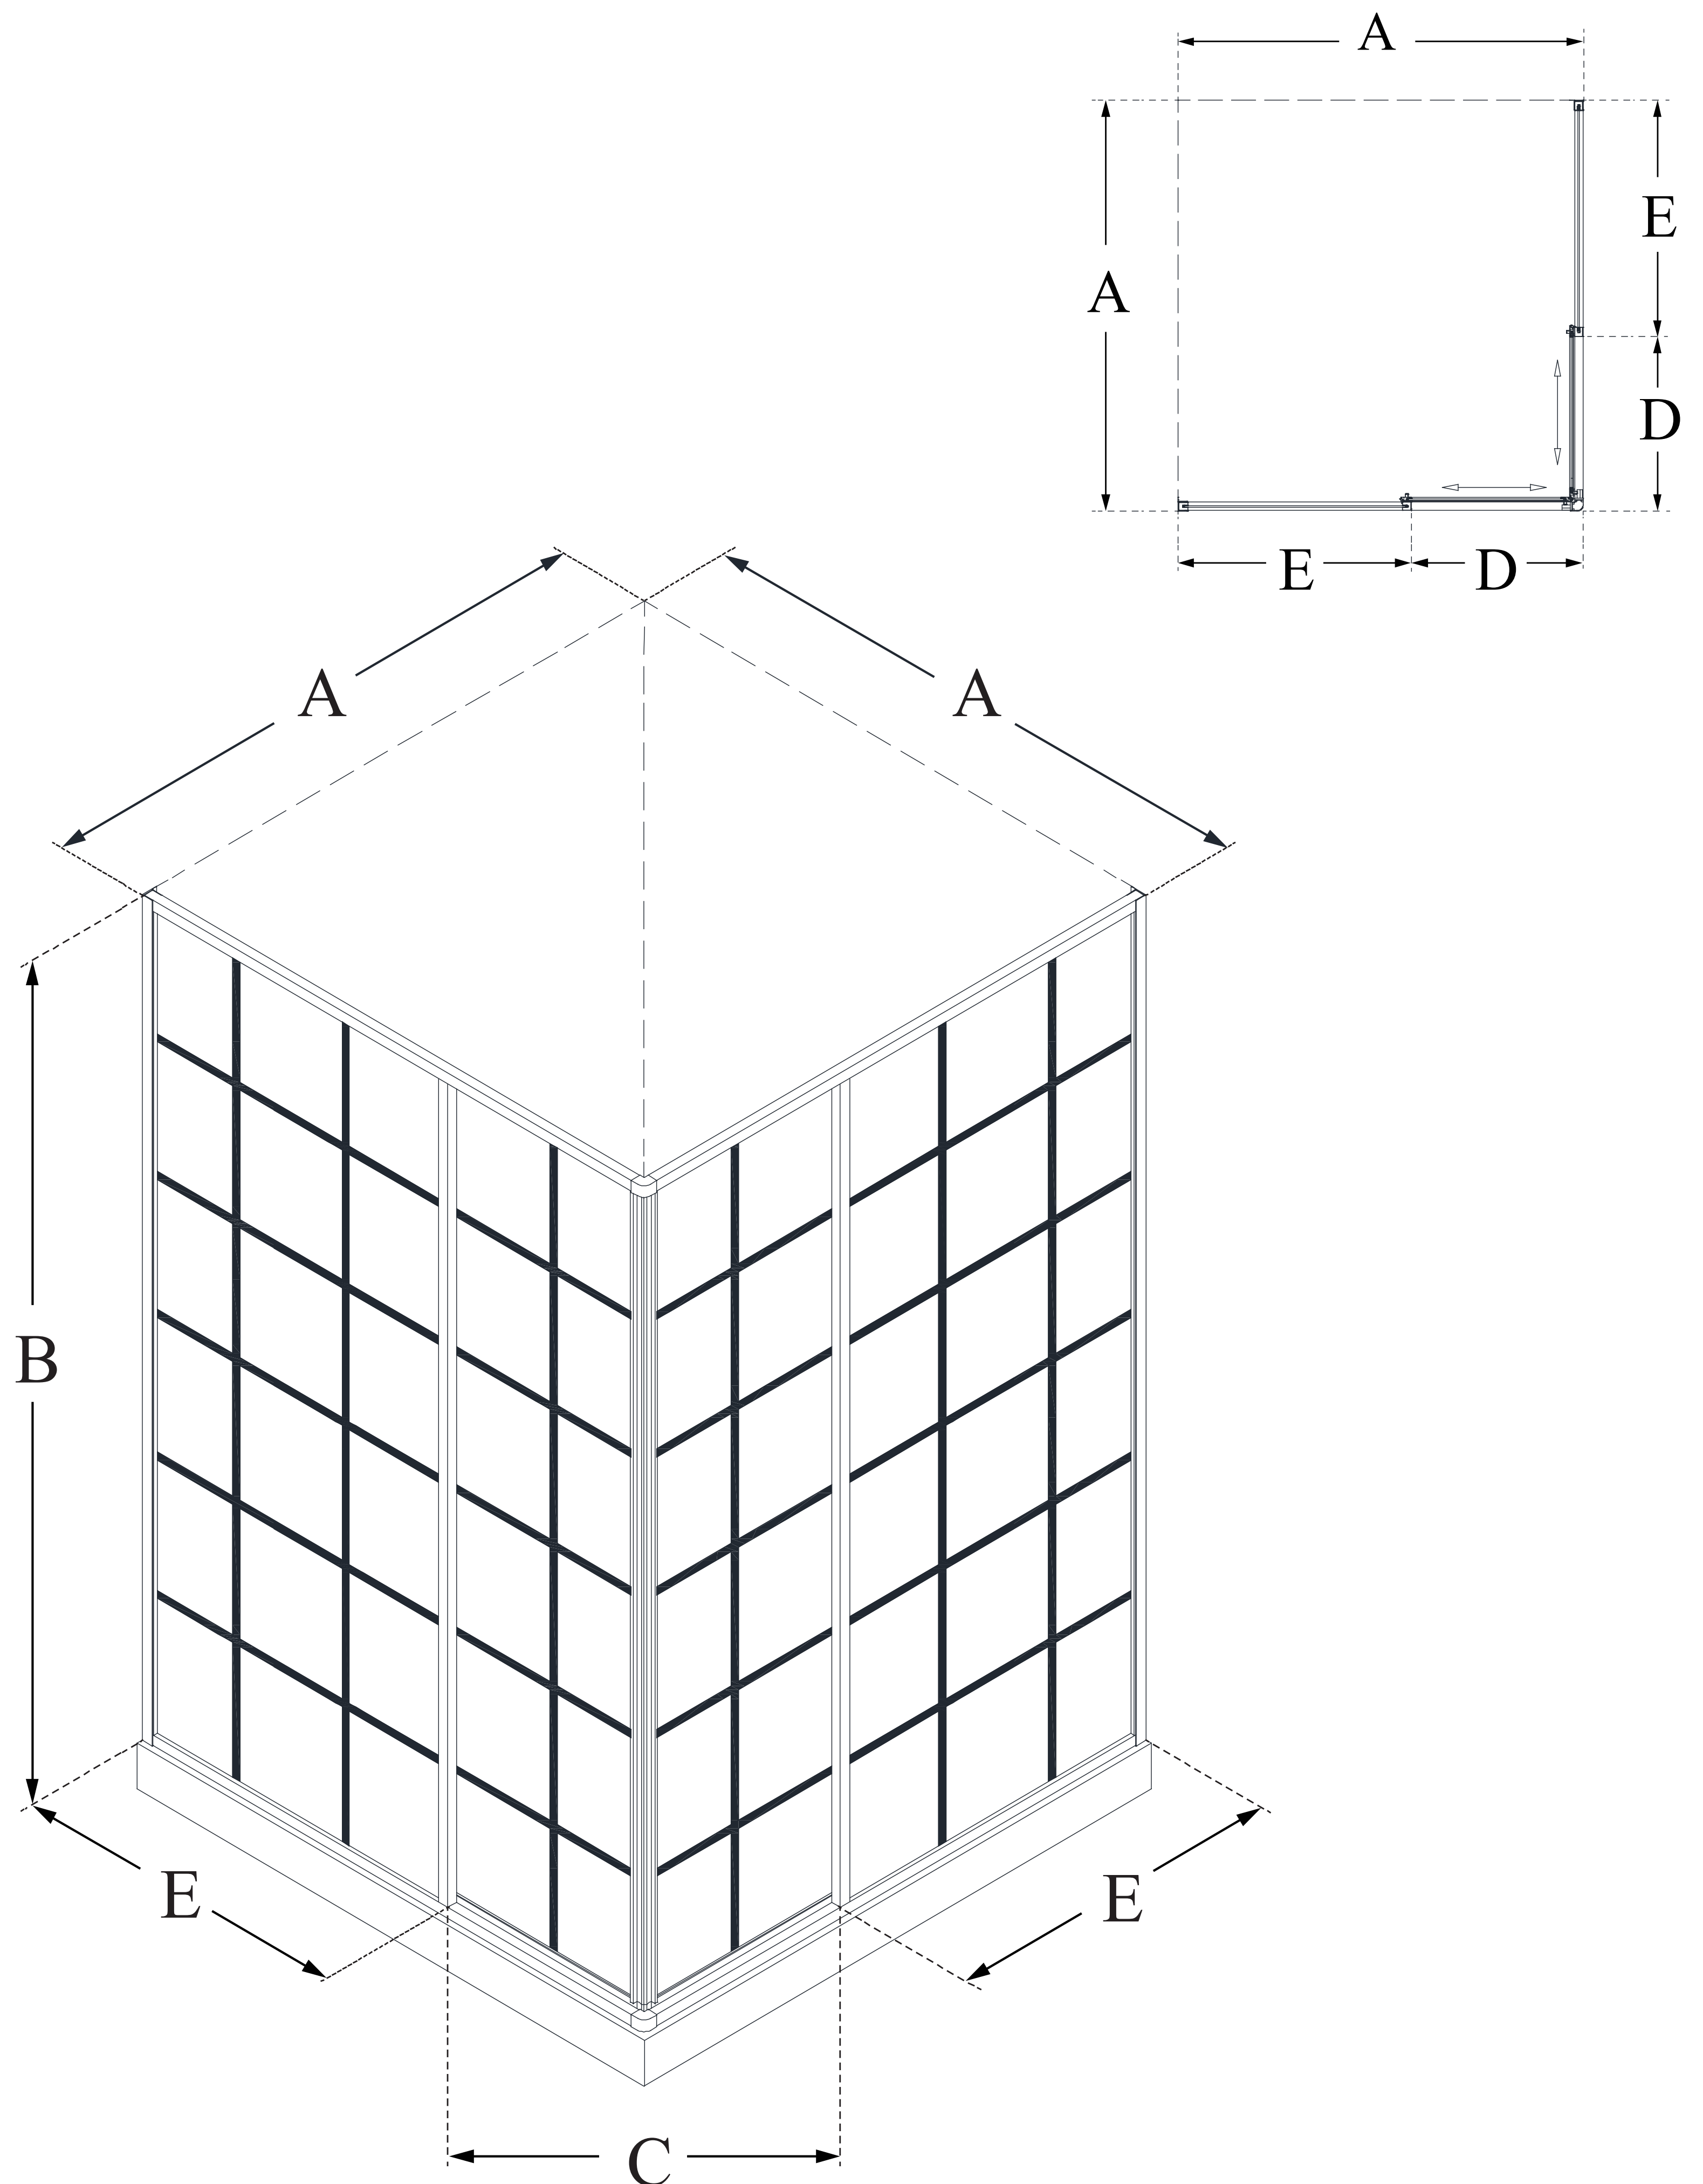

# FRENCH CORNER

DreamLine French Corner 40 1/2"  
D x 40 1/2" W x 72" H Framed  
Sliding Shower Enclosure

**SLIDING DOOR**

## CONFIGURATION DIMENSIONS:

**A: 40 7/16"**

MODEL WIDTH

**B: 72"**

MODEL HEIGHT

**C: 20 3/4"**

ACCESS WIDTH

**D: 17 7/8"**

DOOR WIDTH

**E: 22 5/8"**

INLINE PANEL WIDTH

DreamLine reserves the right to update or modify the hardware or materials pictured without prior notice for the purpose of product improvement and customer satisfaction.