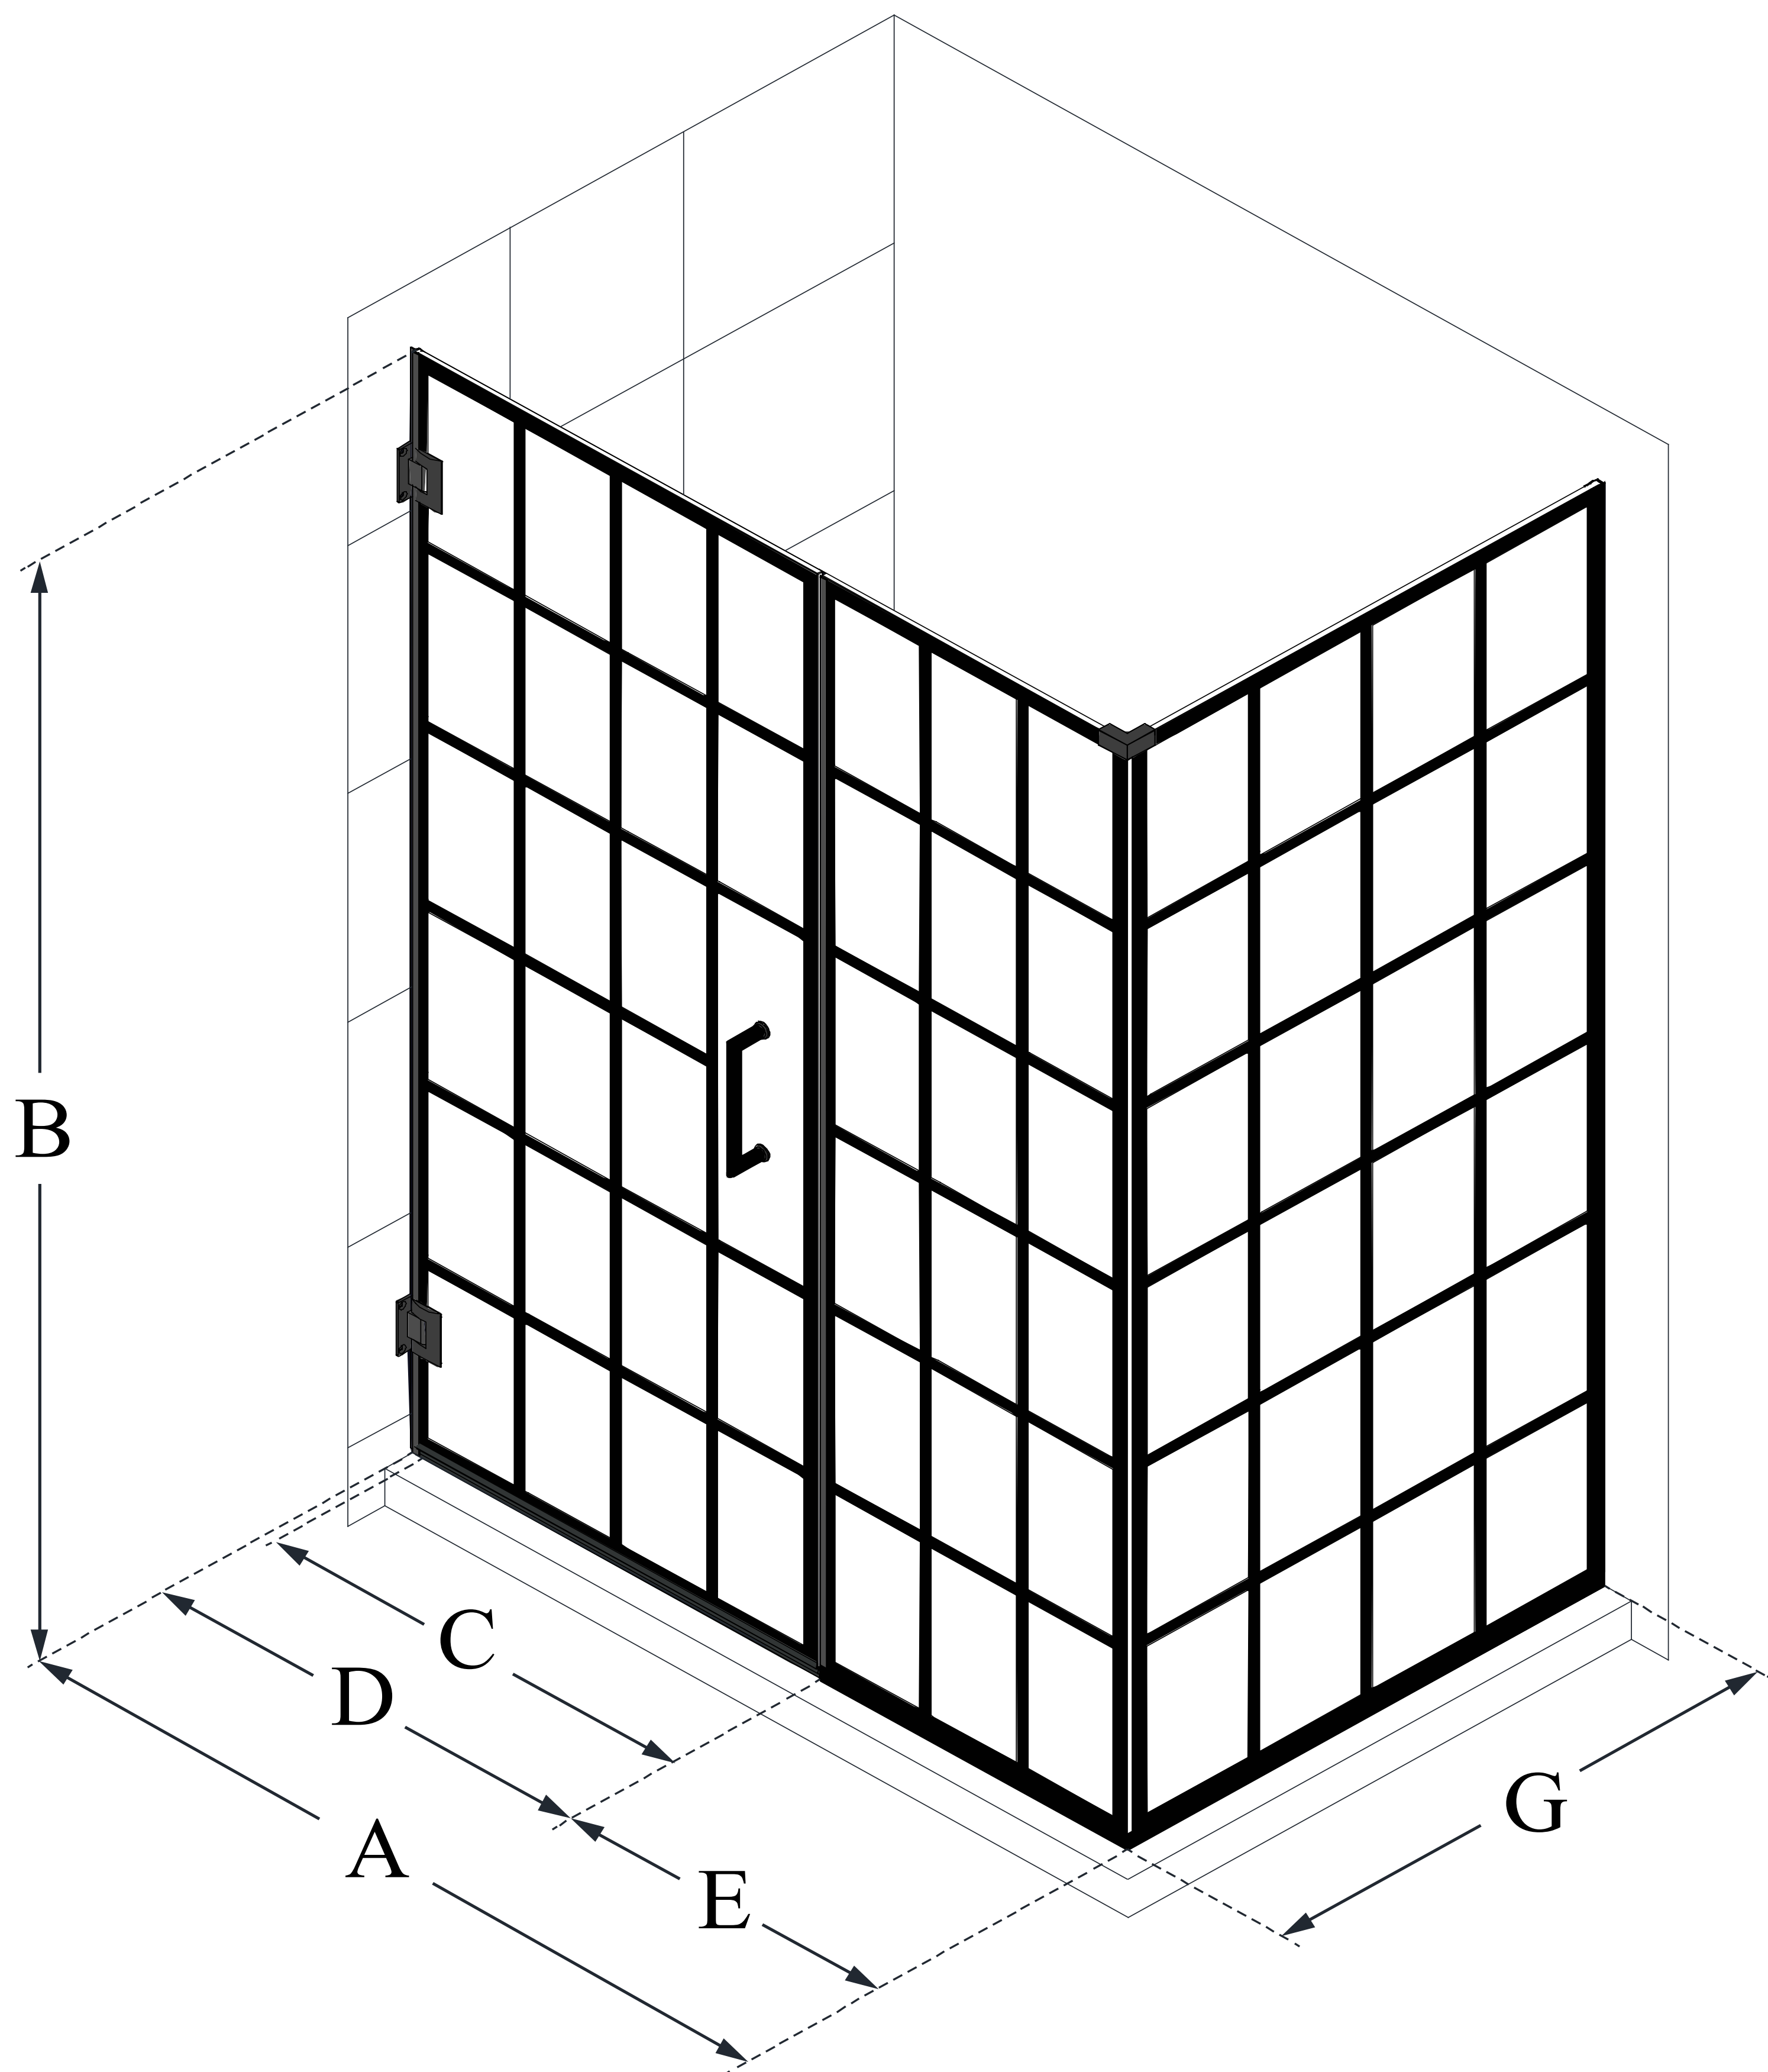

SHEN-2434520-89

UNIDOOR TOULON

DreamLine Unidoor Toulon 34 3/8
in. D x 52 in. W x 72 in. H Frameless
Hinged Shower Enclosure

SWING DOOR

CONFIGURATION DIMENSIONS:

A: 51 7/8 in.

MODEL WIDTH

B: 72 in.

MODEL HEIGHT

C: 28 3/4 in.

ACCESS WIDTH

D: 29 3/4 in.

DOOR WIDTH

E: 22 1/8 in.

INLINE PANEL WIDTH

G: 34 3/8 in.

RETURN PANEL WIDTH

DreamLine reserves the right to update or modify the hardware or materials pictured without prior notice for the purpose of product improvement and customer satisfaction.