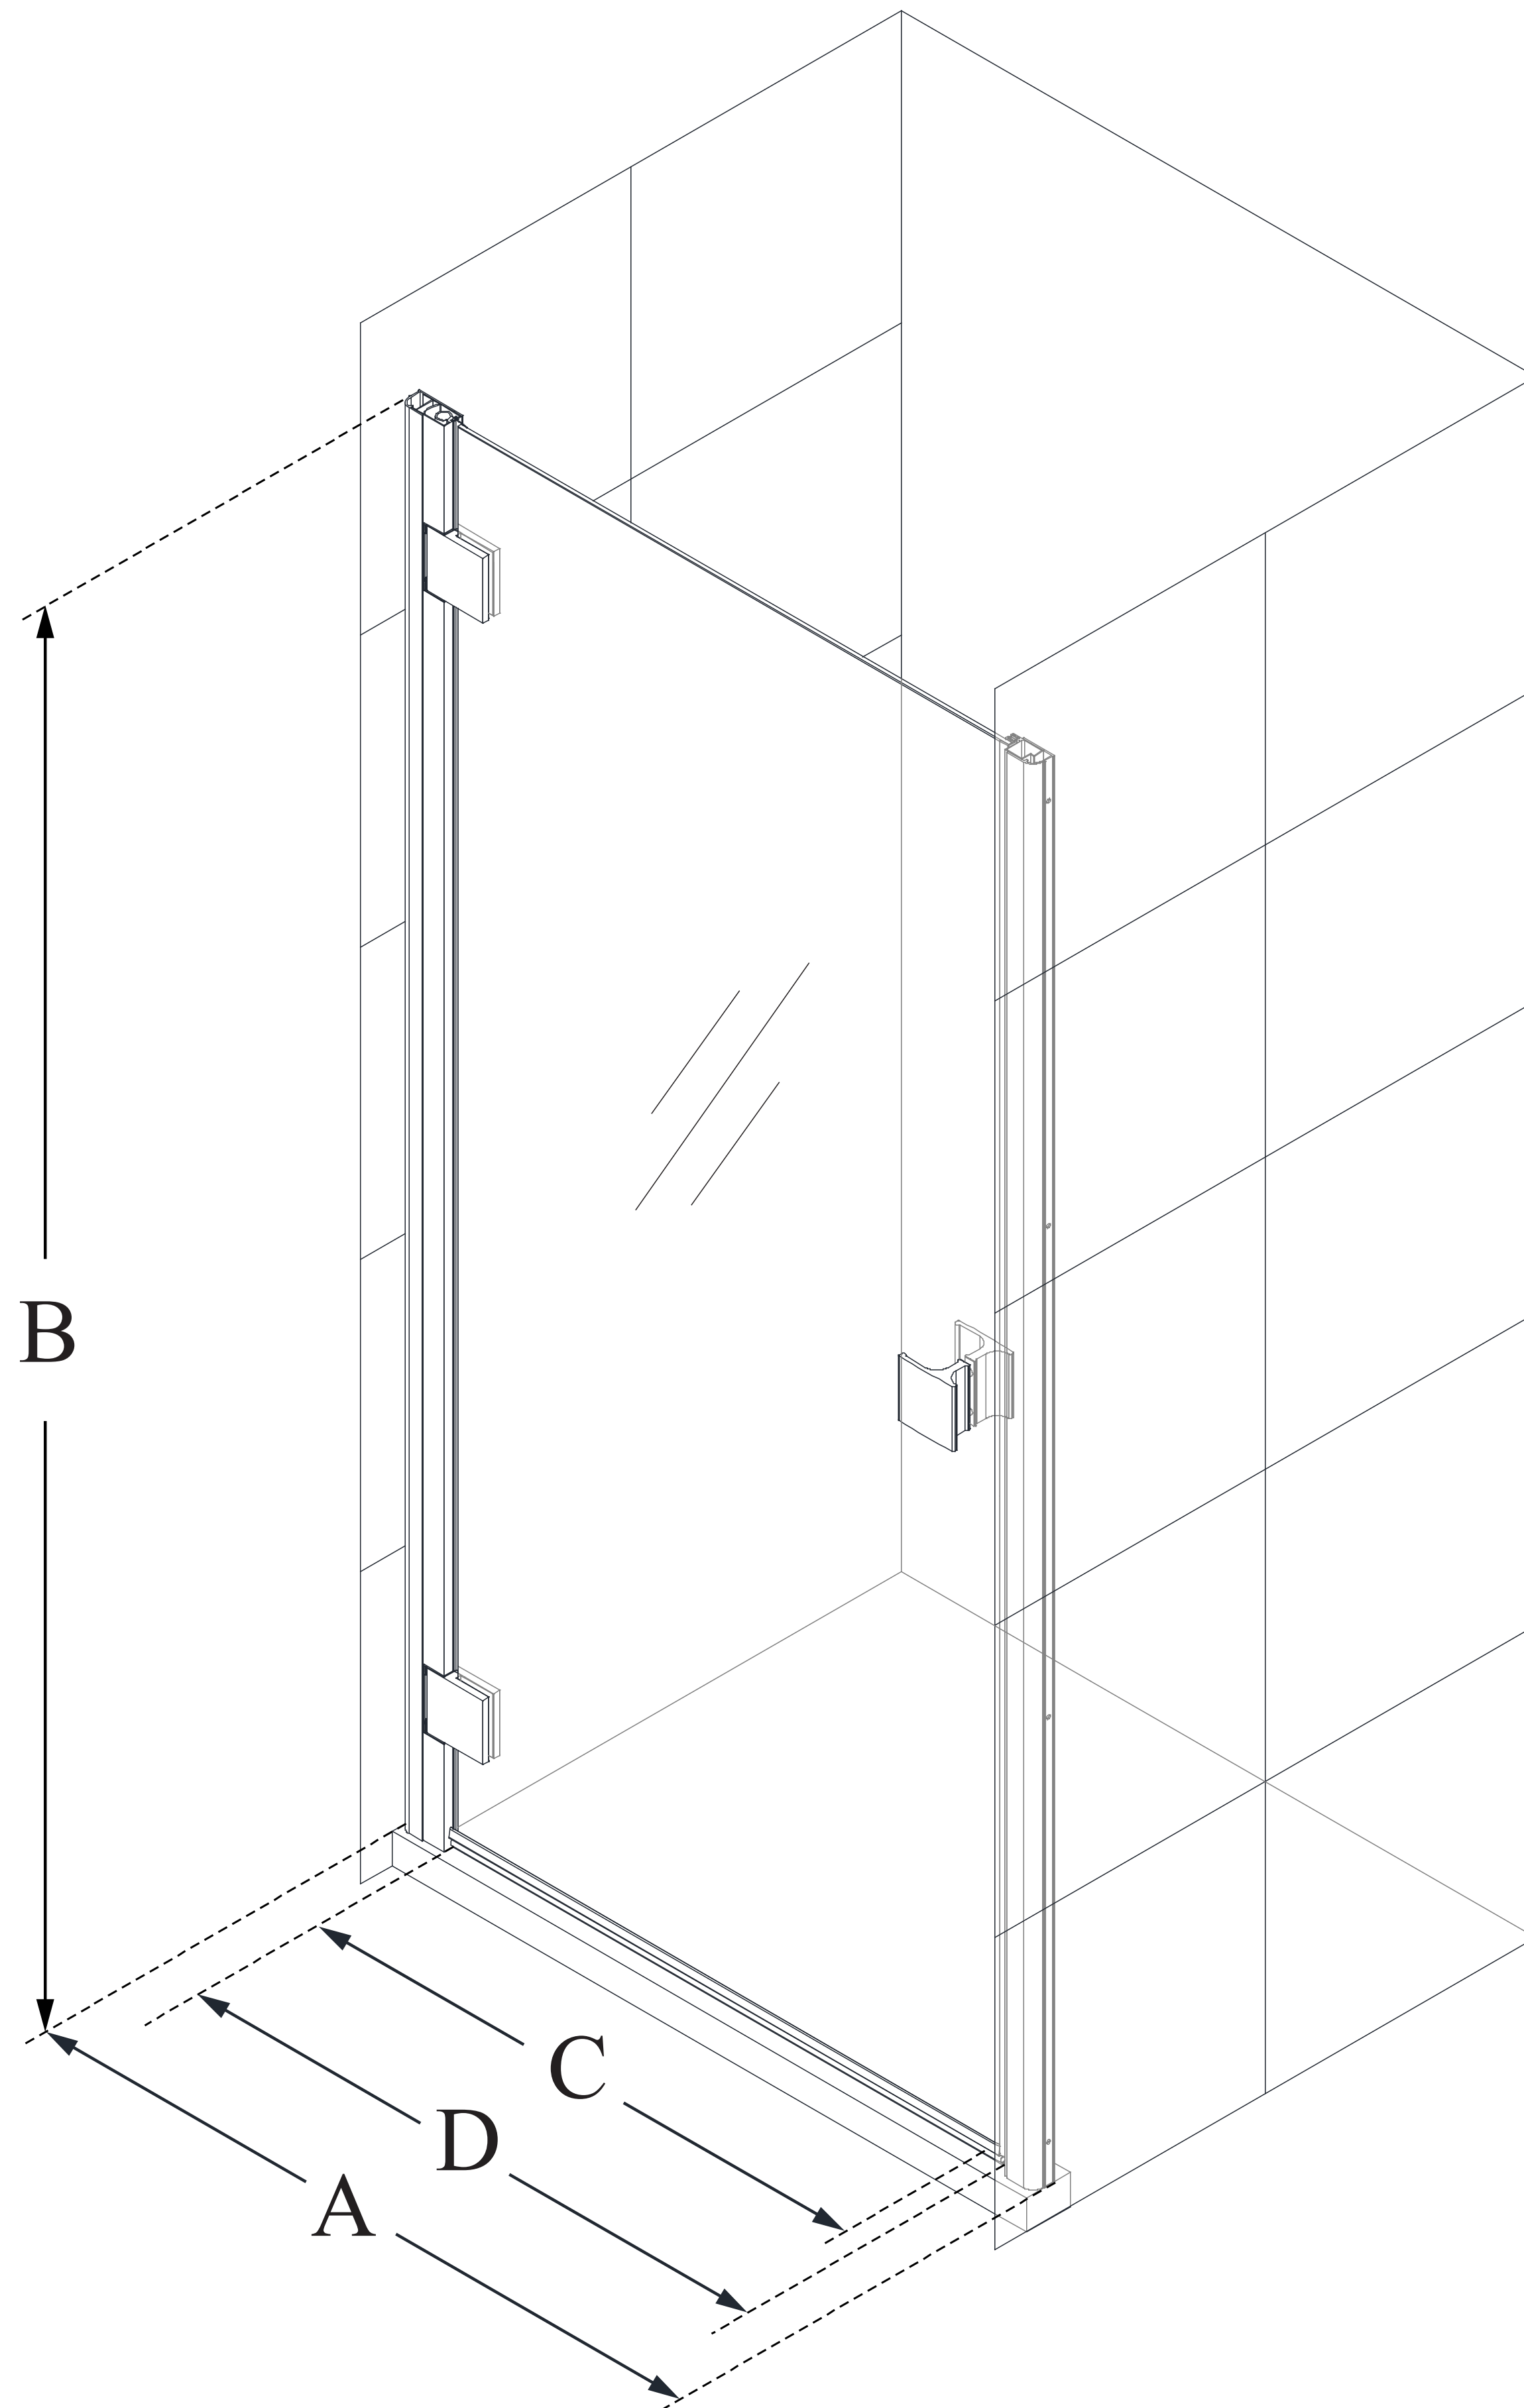

# LUMEN

DreamLine Lumen 34 - 35" W x 72"  
H Semi-Frameless Pivot Shower  
Door

**SWING DOOR**

## CONFIGURATION DIMENSIONS:

**A: 34"**

MODEL WIDTH

**B: 72"**

MODEL HEIGHT

**C: 29 1/2"**

ACCESS WIDTH

**D: 29 9/16"**

DOOR WIDTH

DreamLine reserves the right to update or modify the hardware or materials pictured without prior notice for the purpose of product improvement and customer satisfaction.