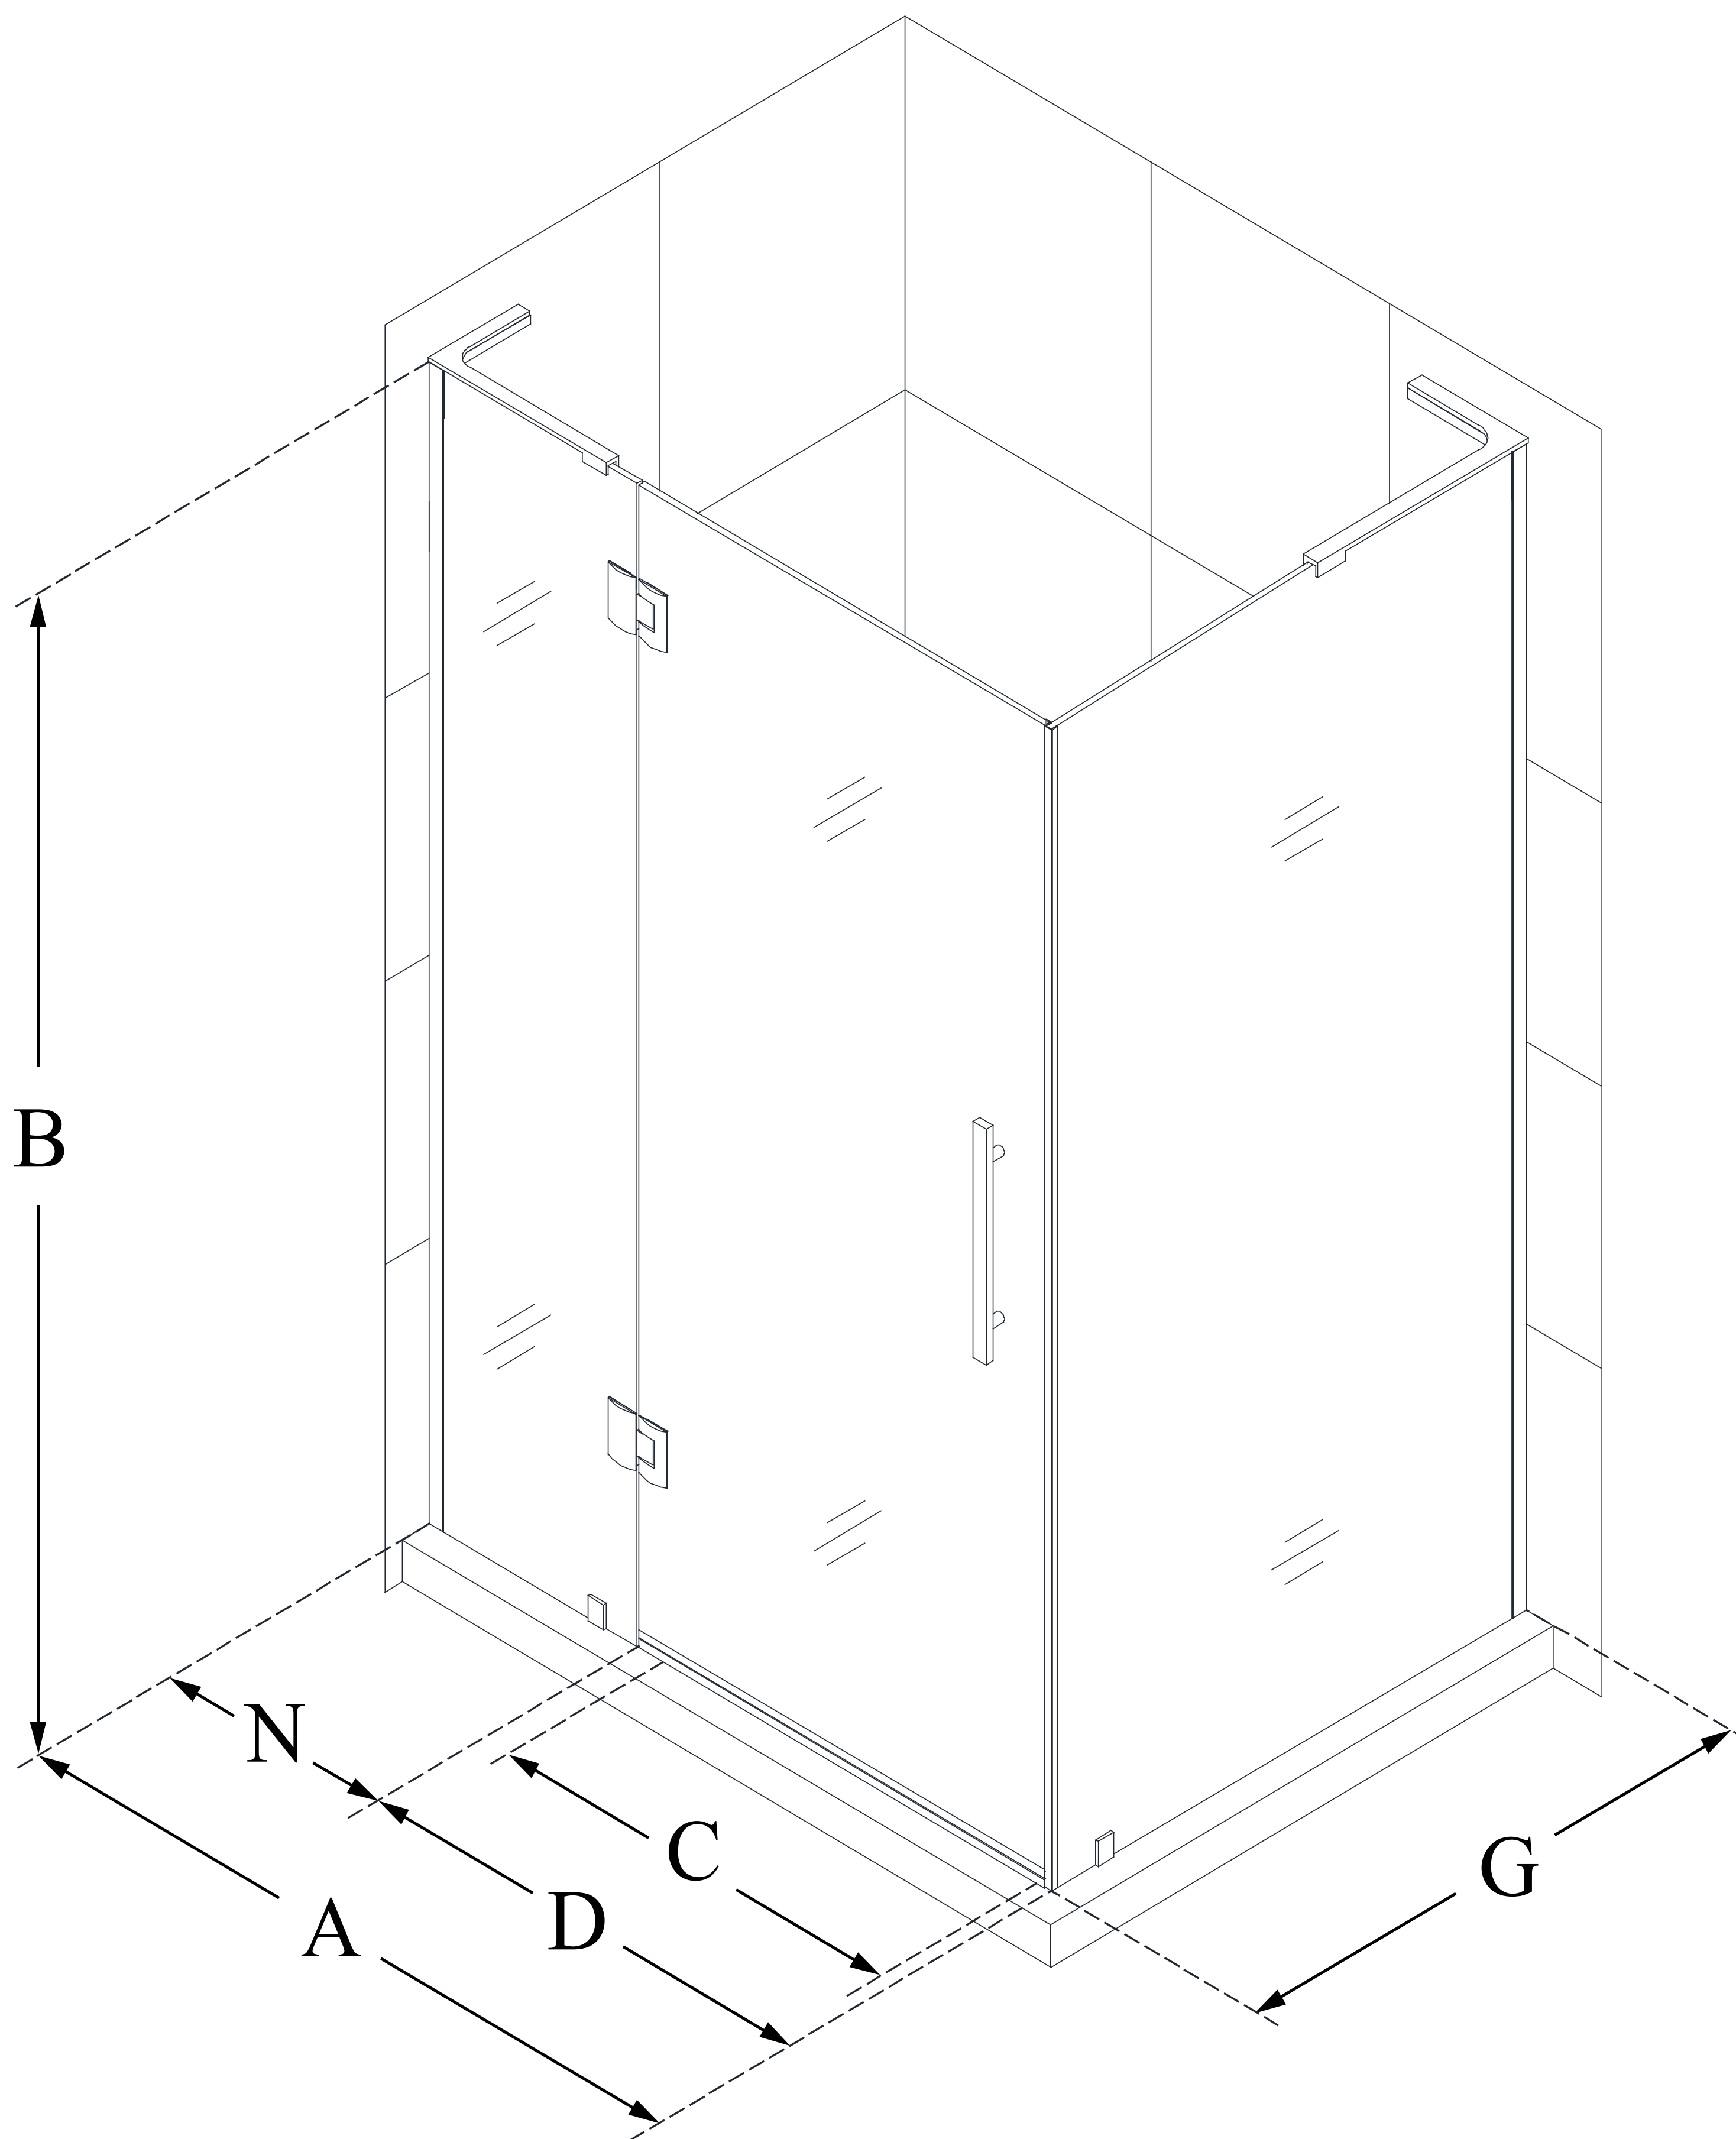

SHEN-1434520

QUATRA PLUS

DreamLine Quatra Plus 34 in. D
x 52 in. W x 72 in. H Frameless
Hinged Shower Enclosure

SWING DOOR

CONFIGURATION DIMENSIONS:

A: 52 3/8"

MODEL WIDTH

B: 72"

MODEL HEIGHT

C: 22 5/8"

ACCESS WIDTH

D: 23 5/8"

DOOR WIDTH

G: 34 1/4"

RETURN PANEL WIDTH

N: 28 3/4"

HINGE PANEL WIDTH

DreamLine reserves the right to update or modify the hardware or materials pictured without prior notice for the purpose of product improvement and customer satisfaction.