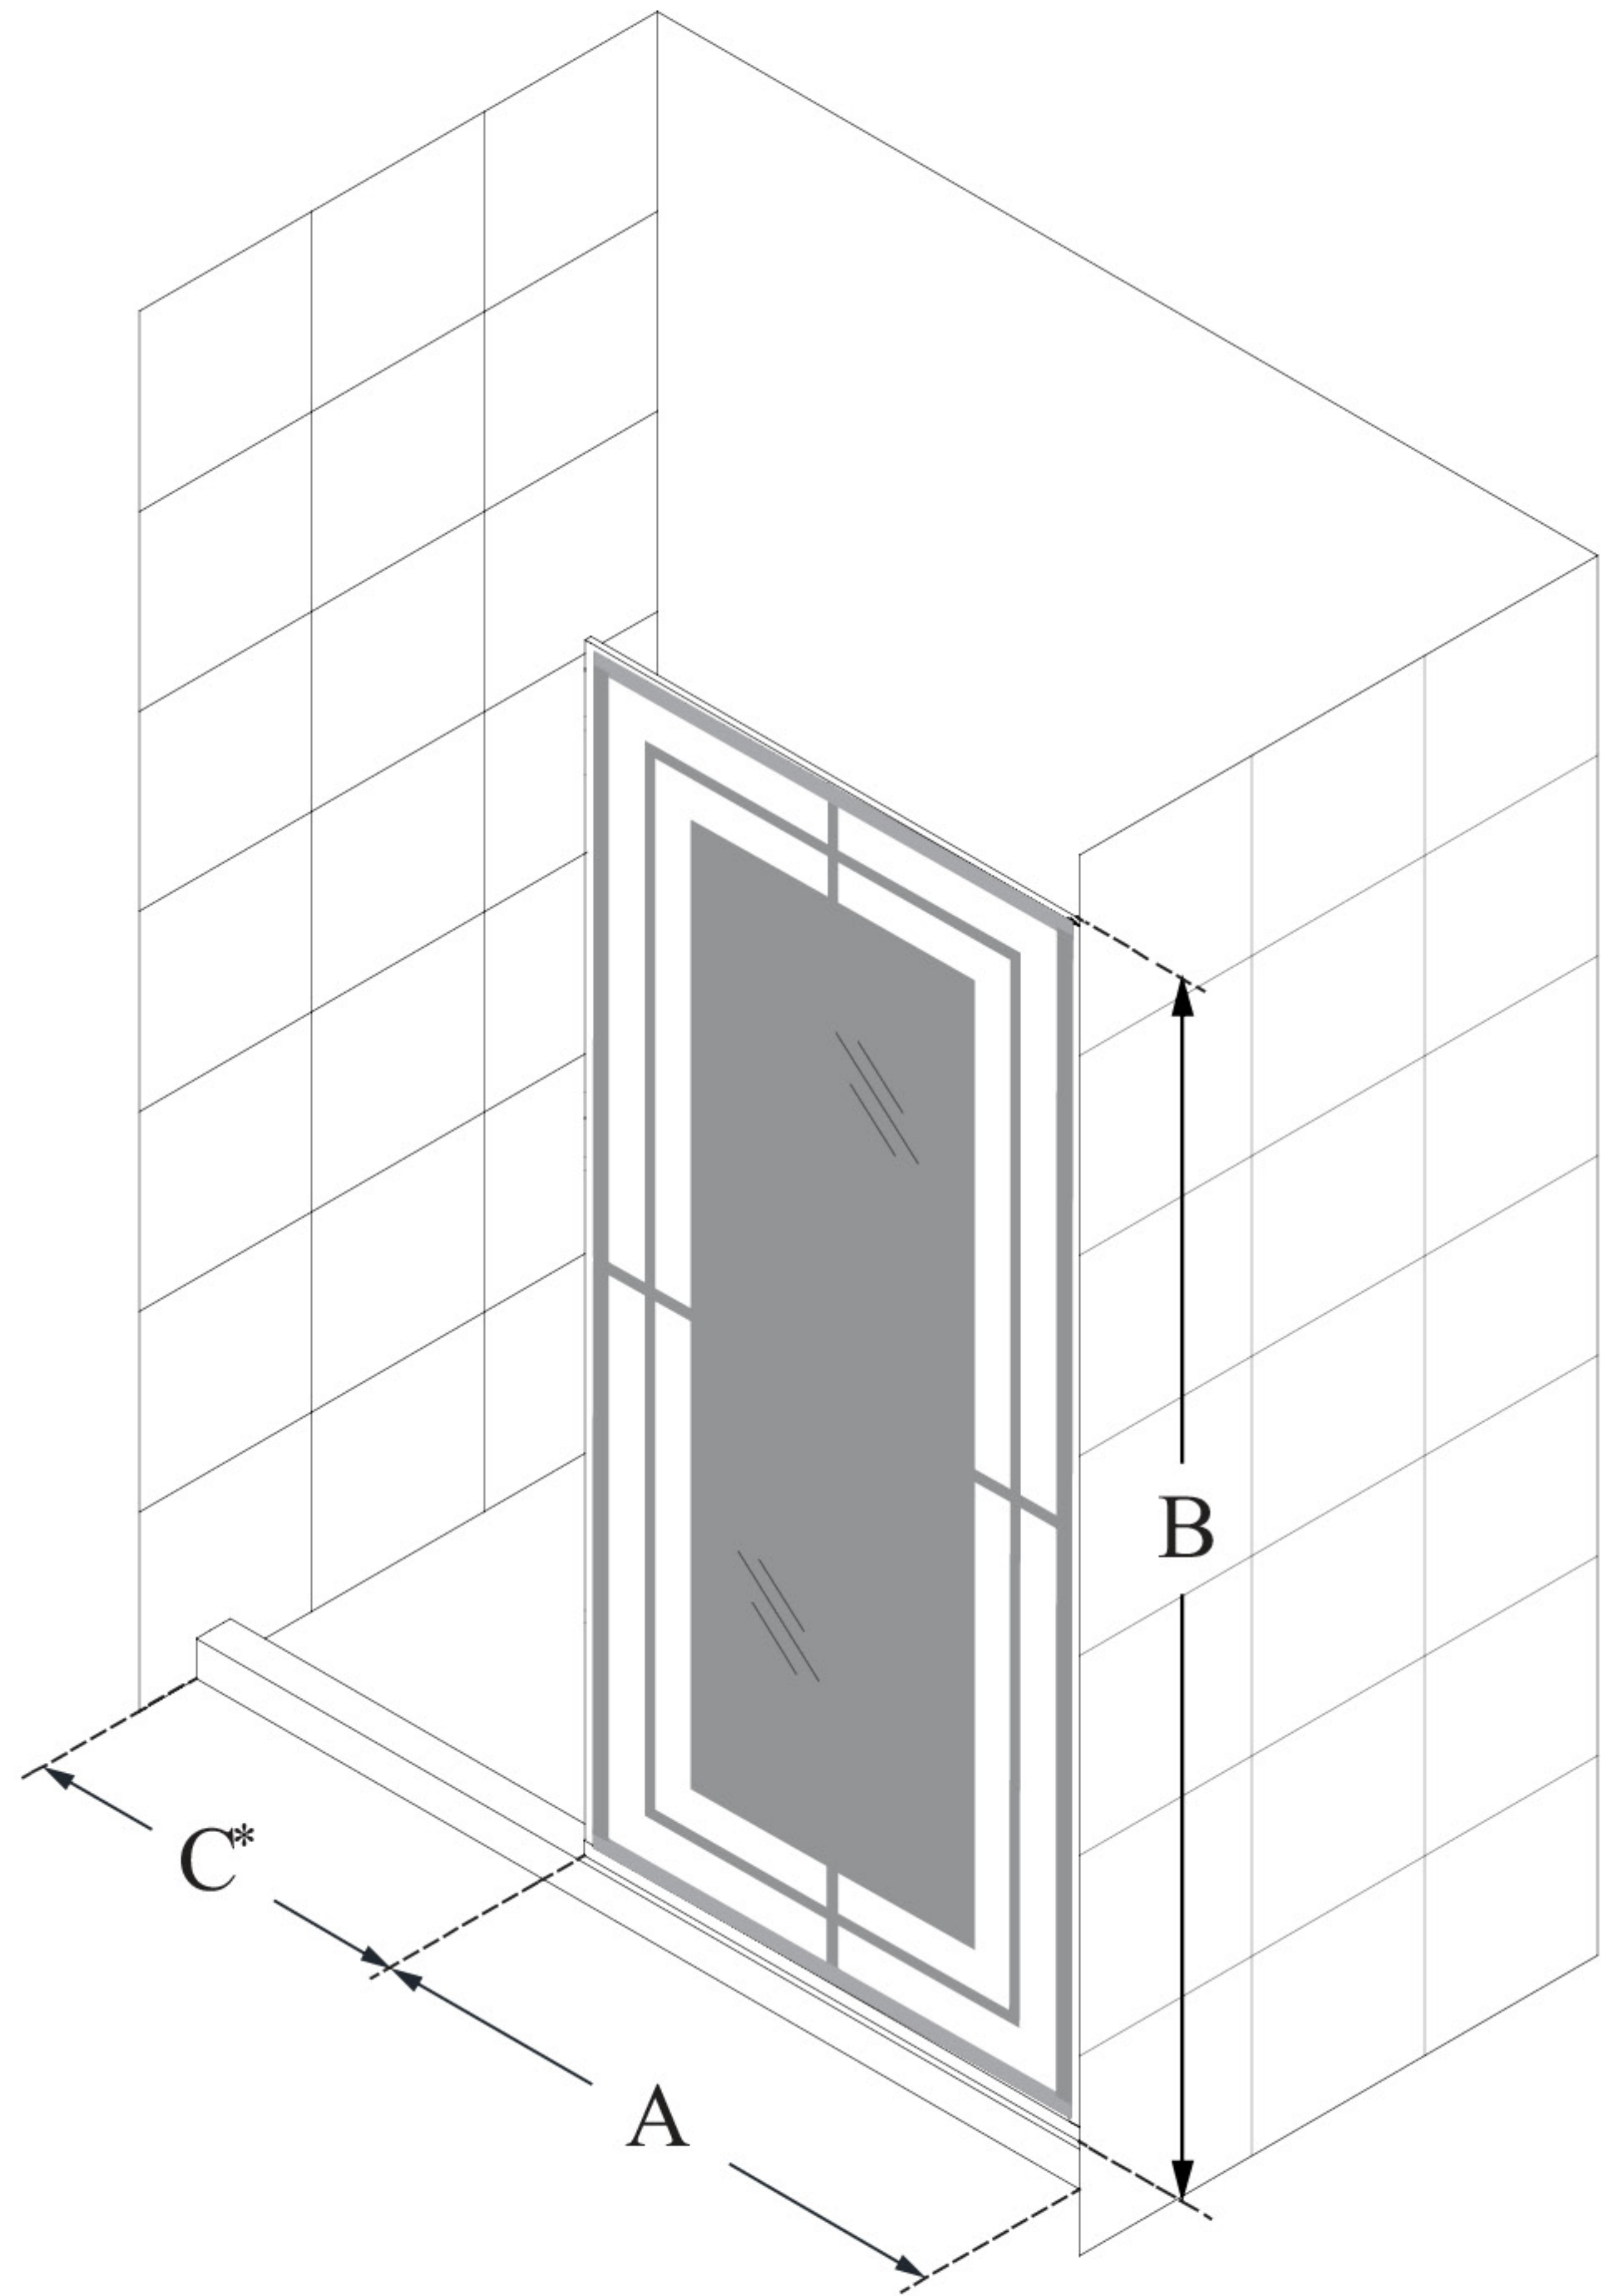

MODEL INFORMATION

D3234721M12-08

PLATINUM LINEA

DreamLine Platinum Linea Mira
34" W x 72" H Single Panel
Frameless Shower Screen, Open
Entry Design, MirrorMax Glass

WALK-IN SHOWER

CONFIGURATION DIMENSIONS:

A: 34"

MODEL WIDTH

B: 72"

MODEL HEIGHT

C: 22" min

ACCESS WIDTH

D: -

DOOR WIDTH

E: 34"

INLINE PANEL WIDTH

DreamLine reserves the right to update or modify the hardware or materials pictured without prior notice for the purpose of product improvement and customer satisfaction.