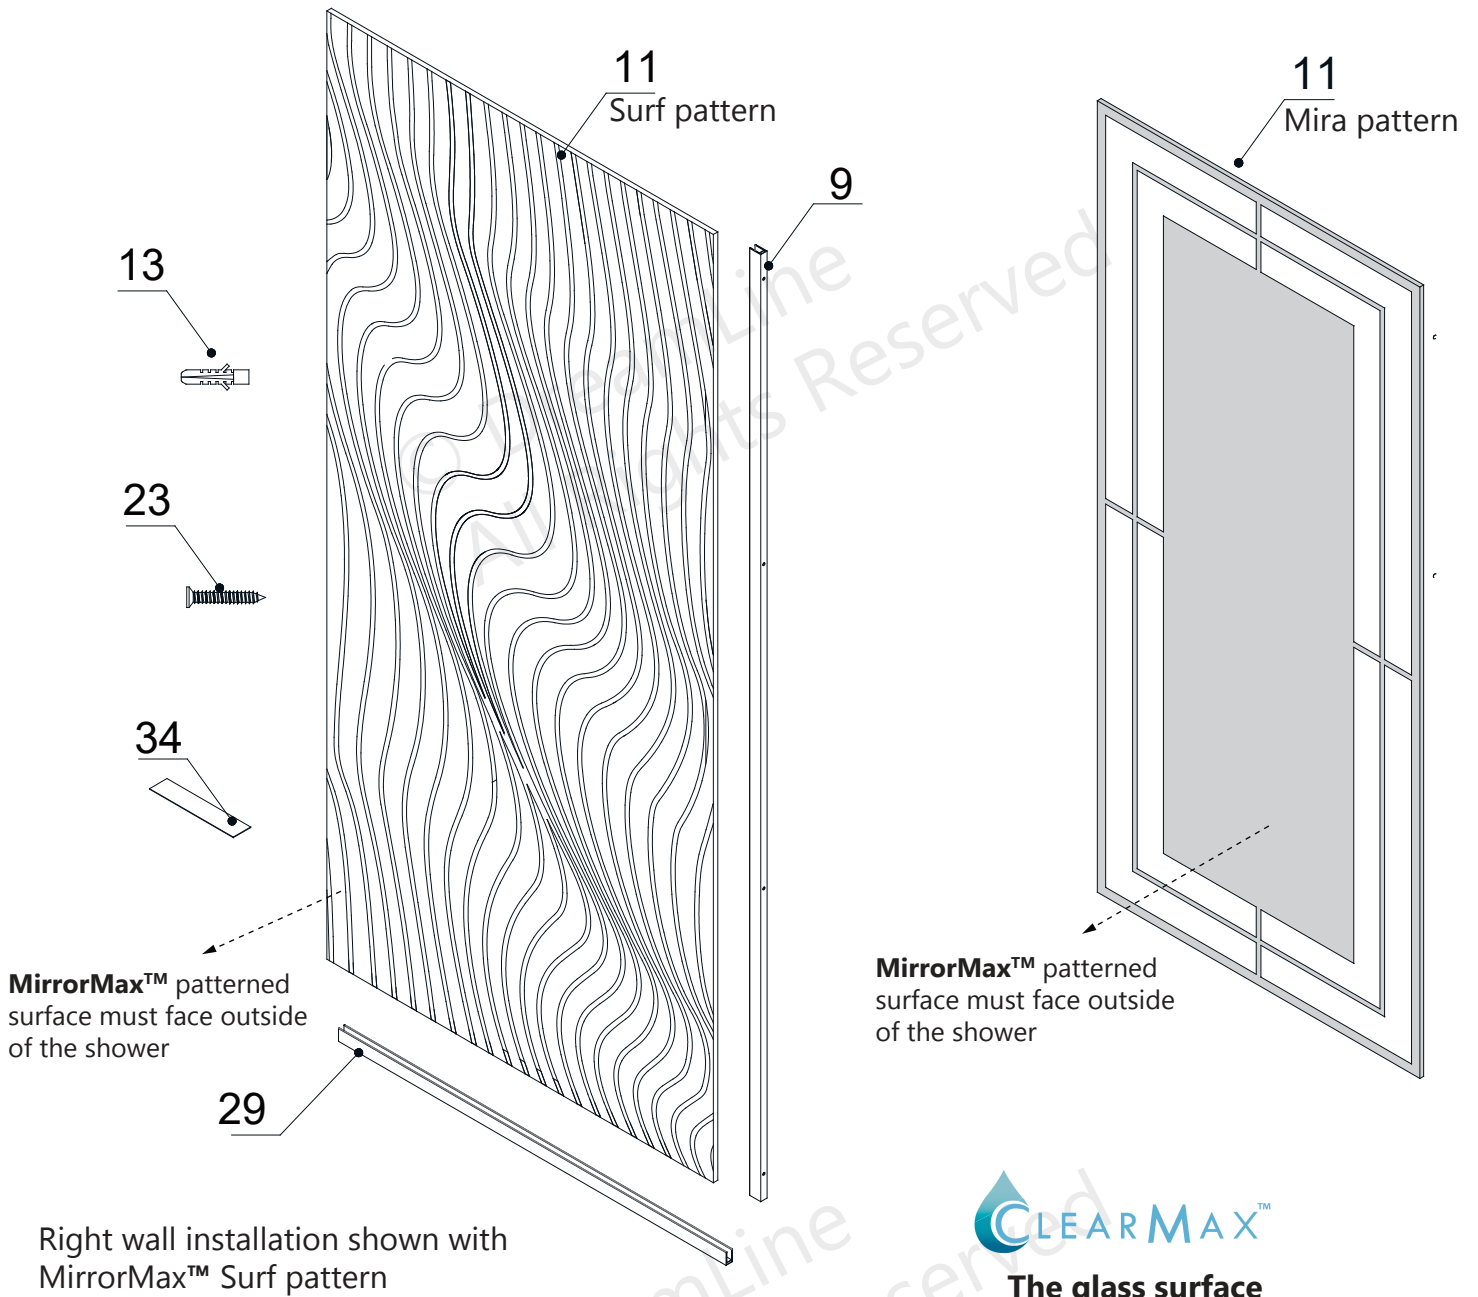

Detailed Diagram of shower panel components

Parts List

Item#	Part#	DESCRIPTION	Qty	Item#	Part#	DESCRIPTION	Qty
09	07121132	Vertical U-Channel (71")	1pc	23	092108	Countersunk Screw ST4.2x40	8pcs
11	010137078	Stationary Glass (Surf pattern)	1pc	29	07121062	Bottom U-Channel (34")	1pc
	010137137	Stationary Glass (Mira pattern)	1pc	34	07551083	0.5mm PVC Glass Spacer (36")	1pc
13	07556045	Ø5/16" Wall Anchor	8pcs				