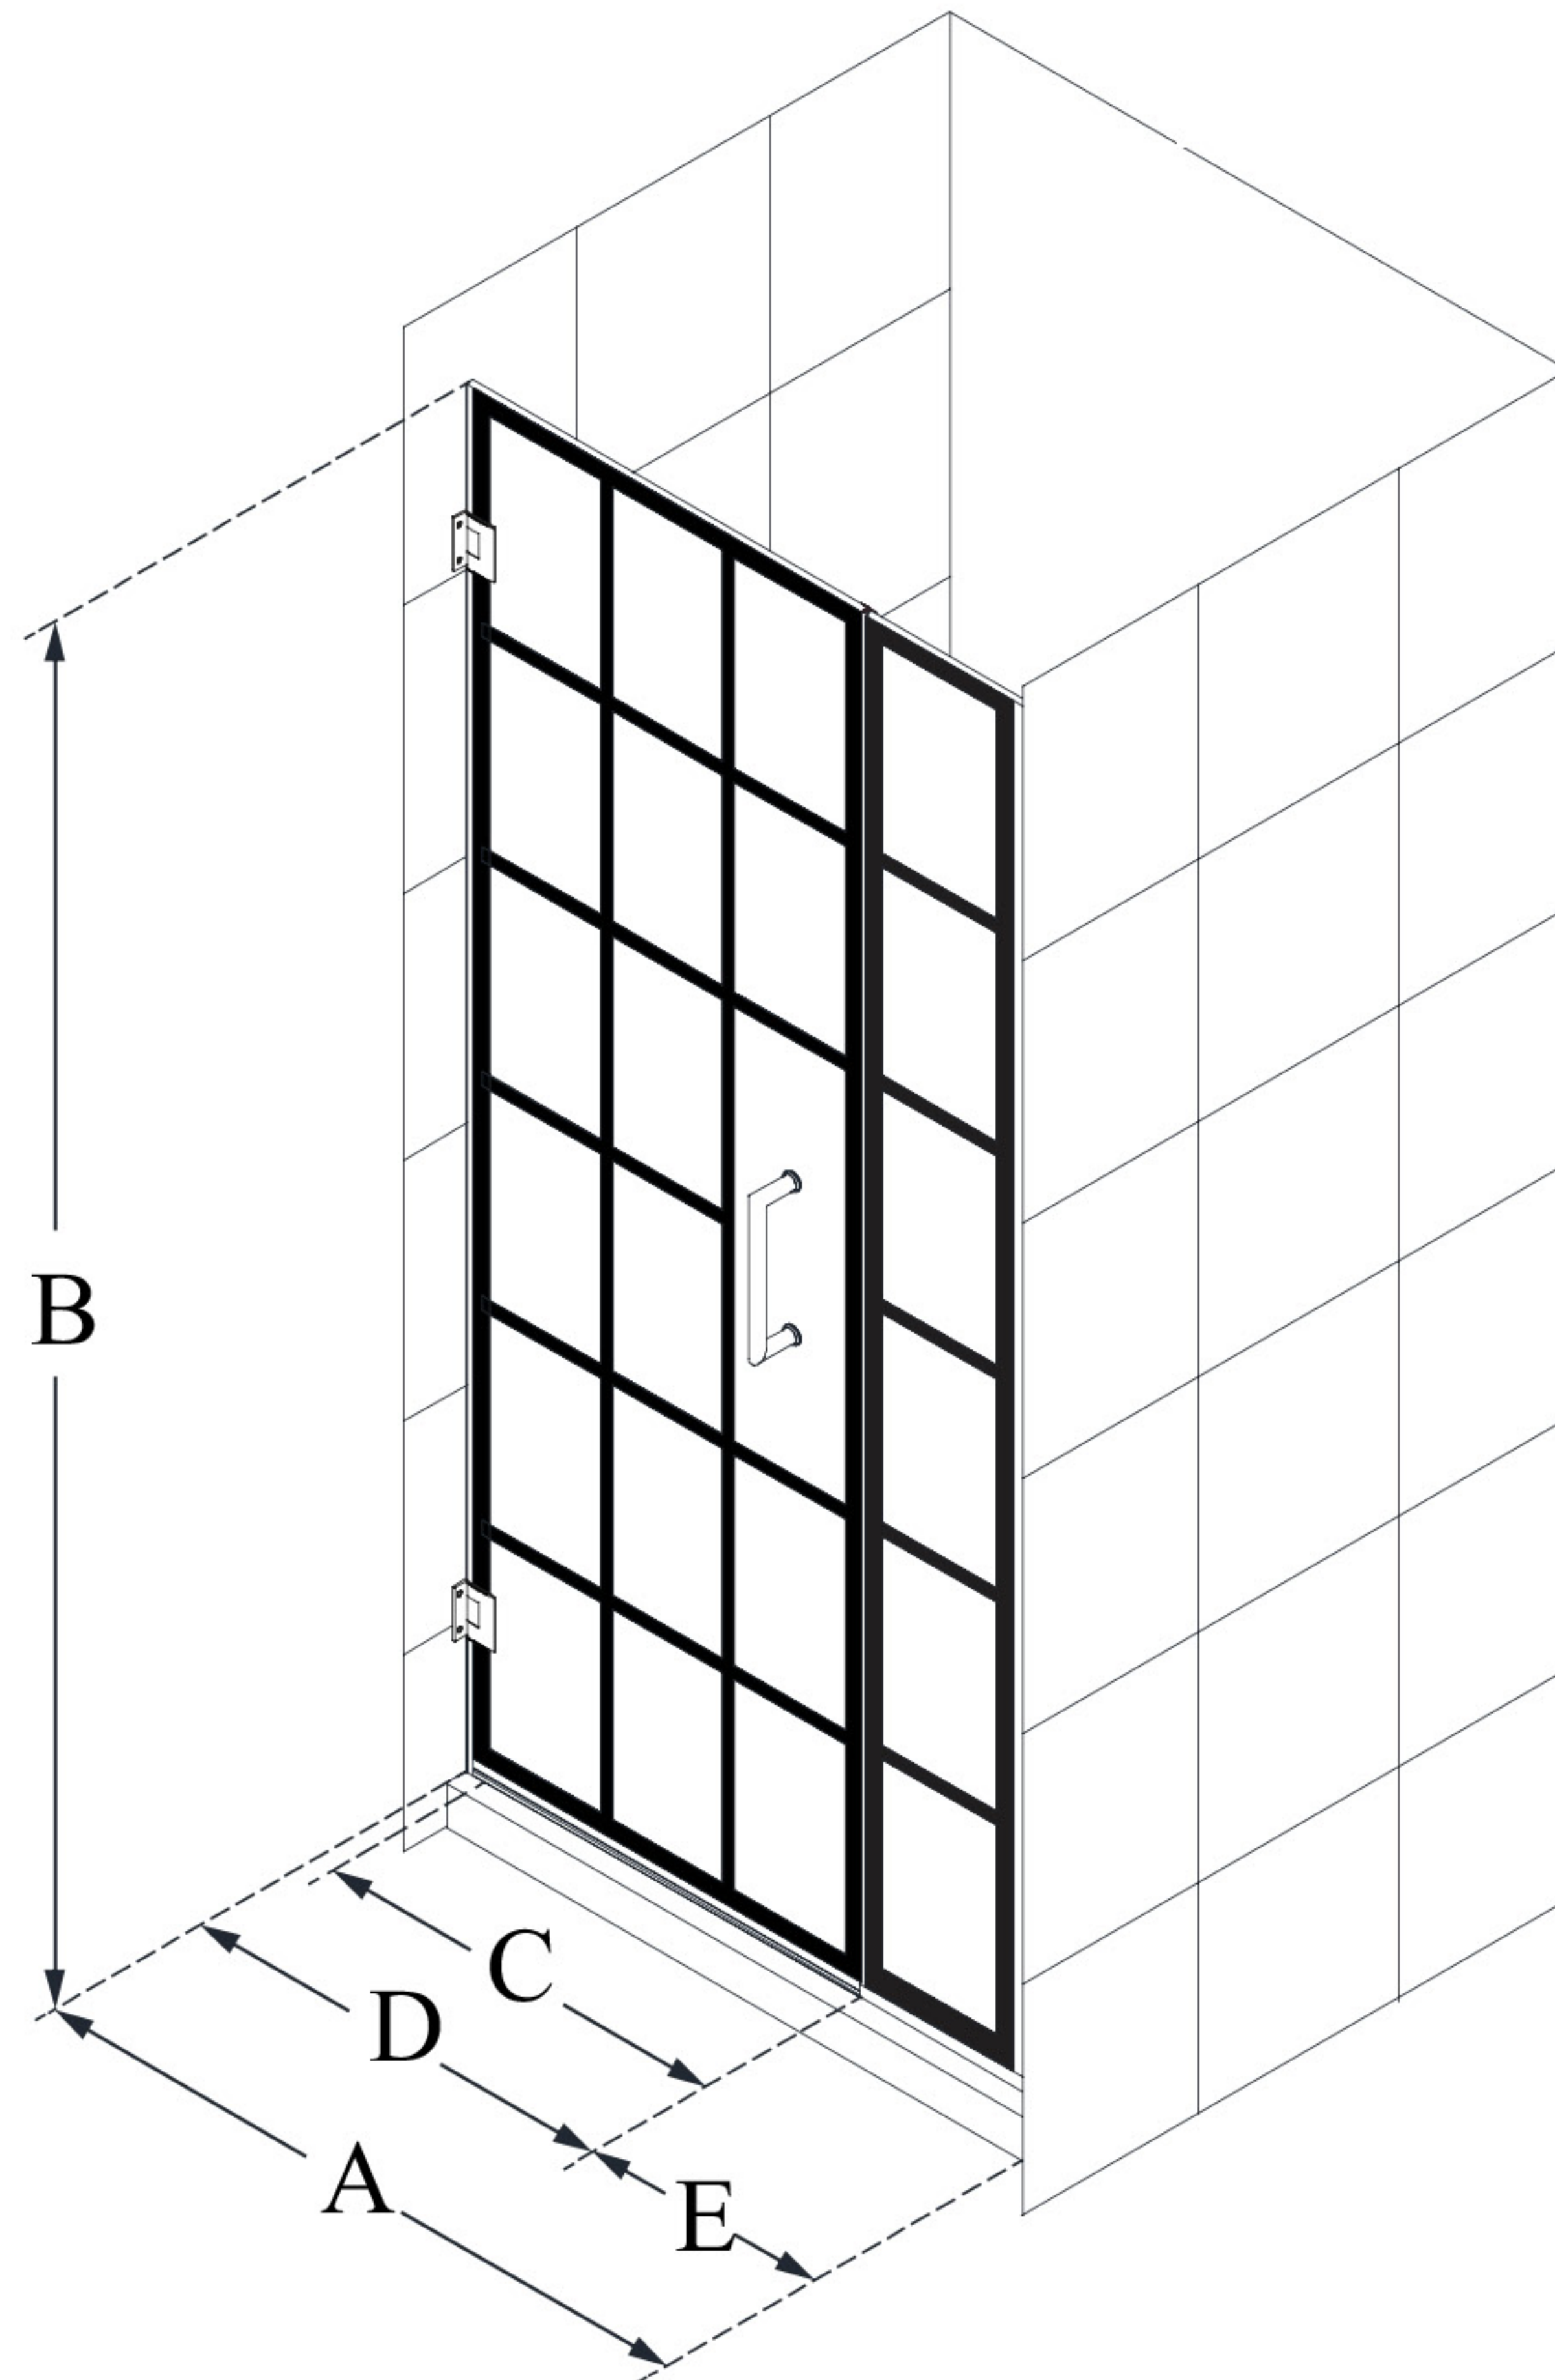

# MODEL INFORMATION

SHDR-2434720

## UNIDOOR TOULON

DreamLine Unidoor Toulon 34 - 34  
1/2" W x 72" H Frameless Hinged  
Shower Door

SWING DOOR

### CONFIGURATION DIMENSIONS:

**A: 34" - 34 1/2"**

MODEL WIDTH

**B: 72"**

MODEL HEIGHT

**C: 23 7/8"**

ACCESS WIDTH

**D: 24 7/8"**

DOOR WIDTH

**E: 9 1/8"**

INLINE PANEL WIDTH

DreamLine reserves the right to update or modify the hardware or materials pictured without prior notice for the purpose of product improvement and customer satisfaction.