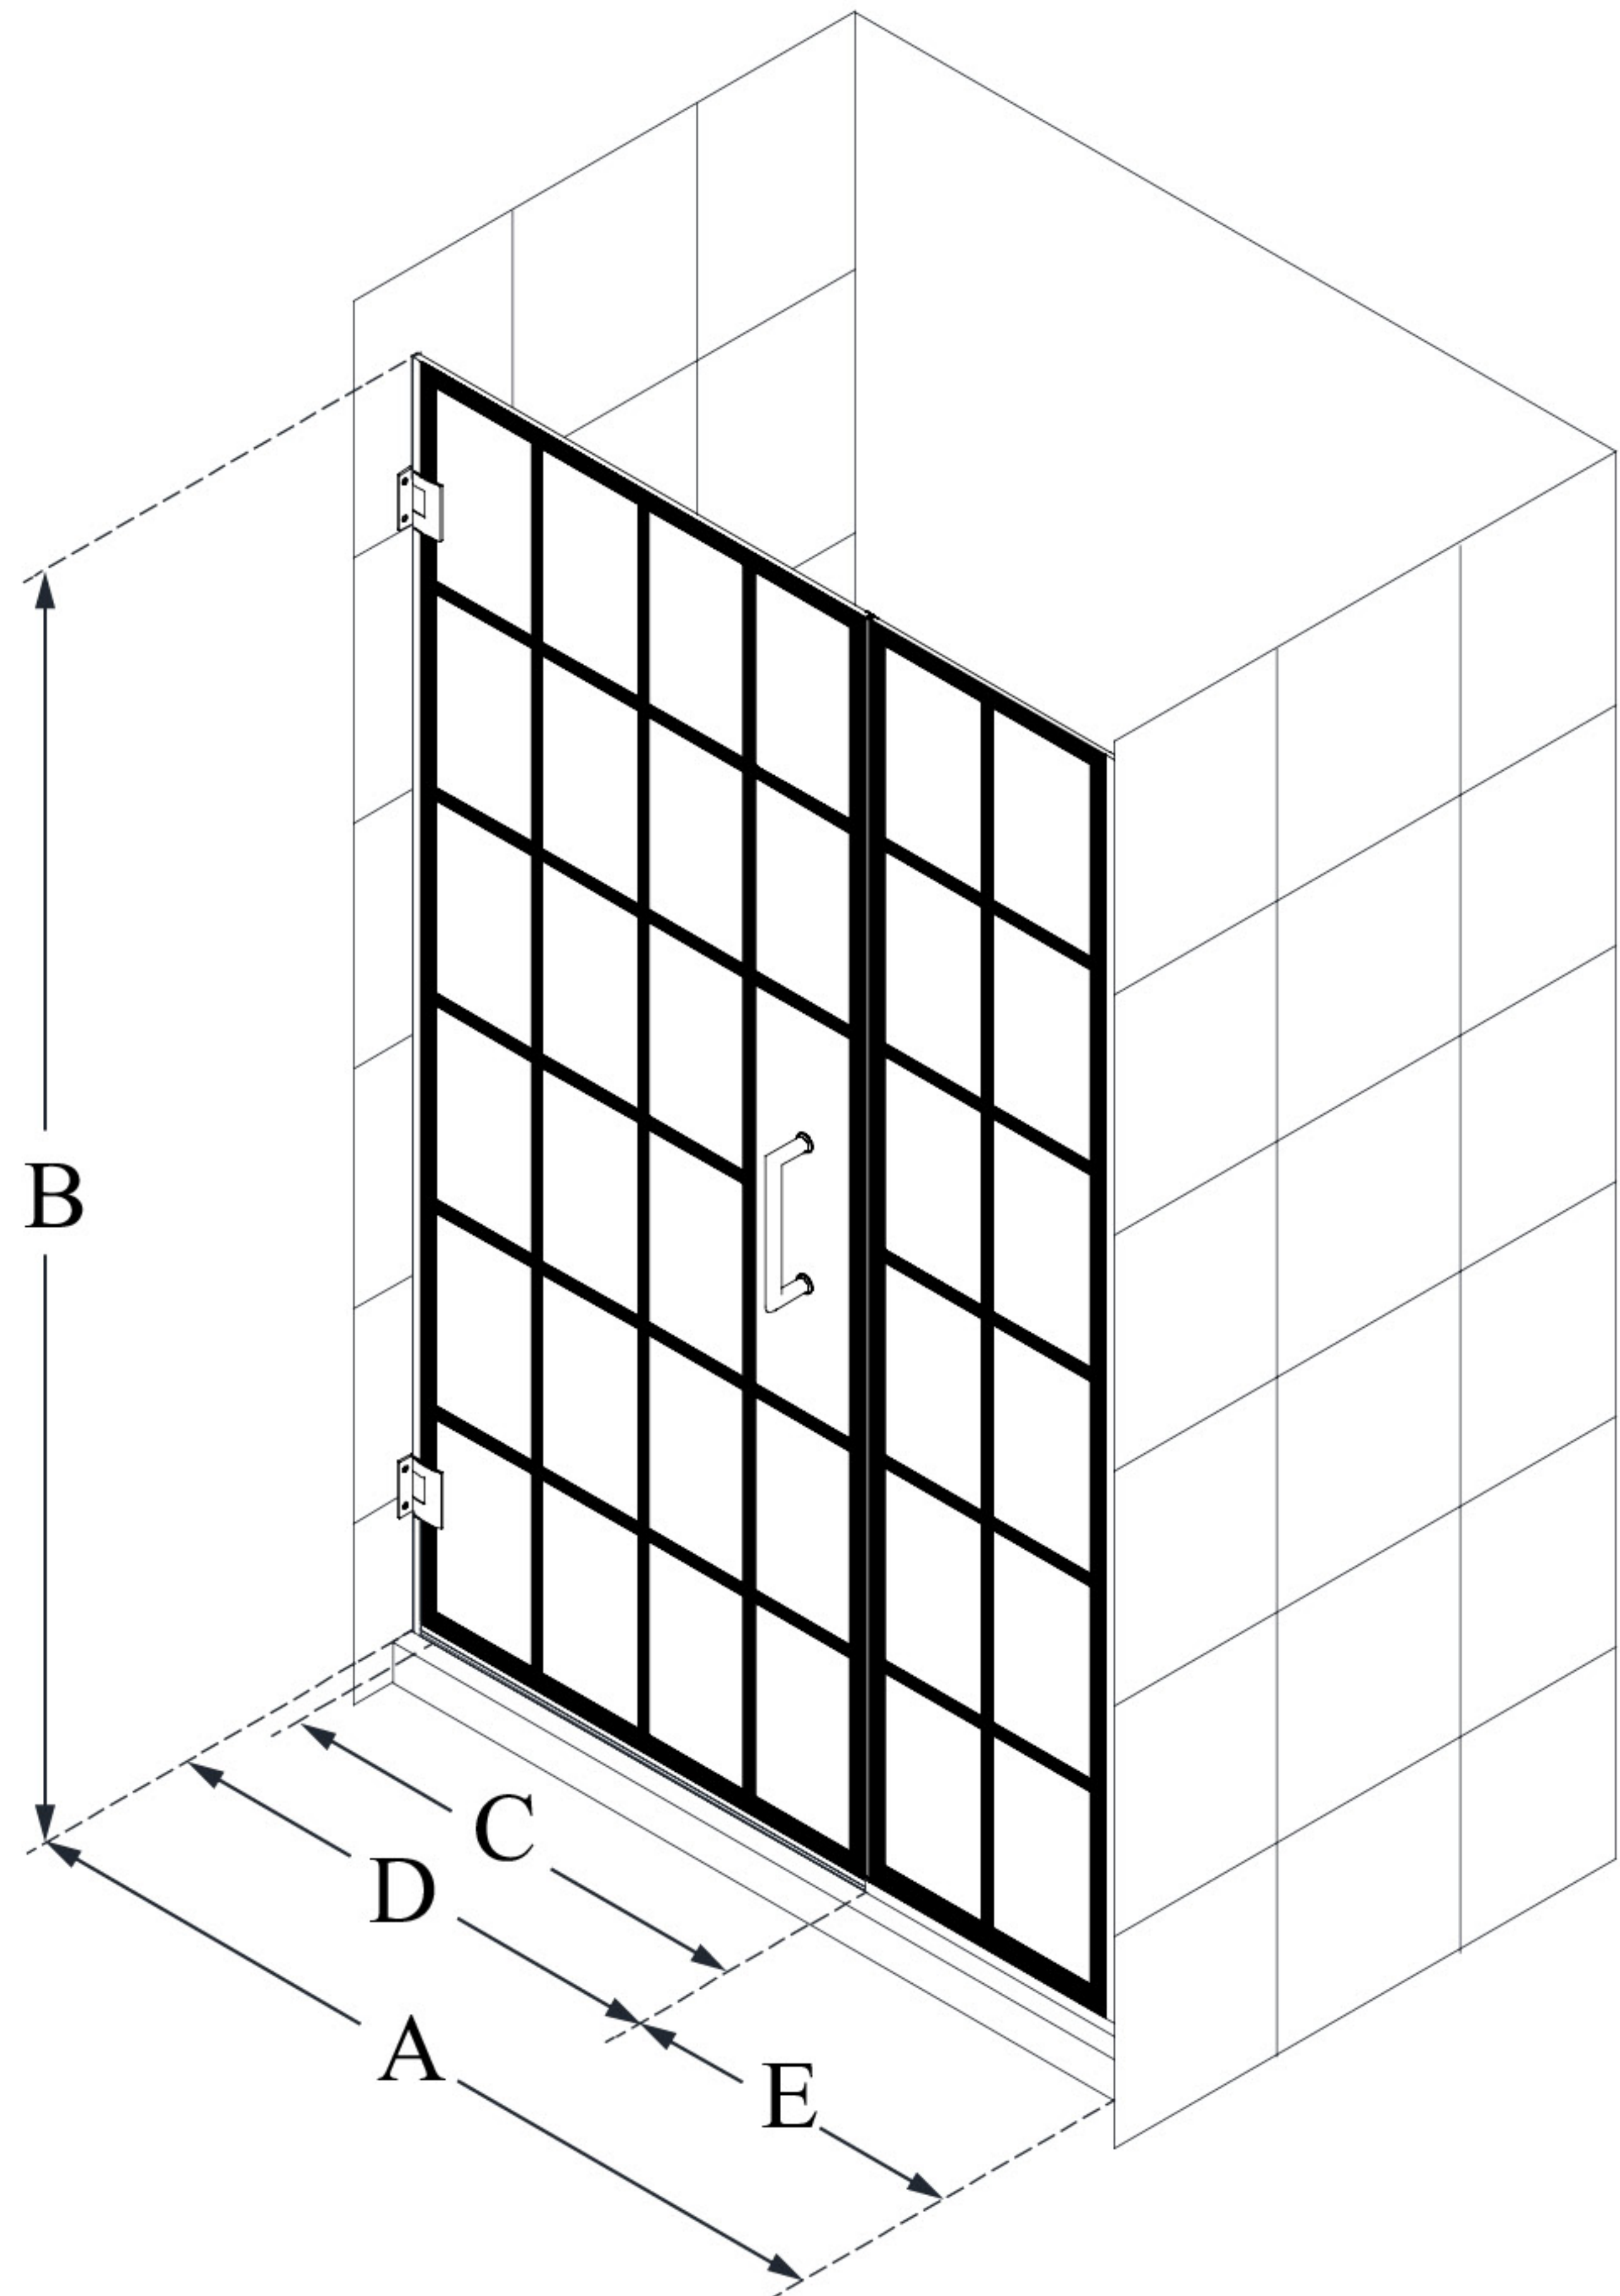

MODEL INFORMATION

SHDR-2446720

UNIDOOR TOULON

DreamLine Unidoor Toulon 46 - 46
1/2" W x 72" H Frameless Hinged
Shower Door

SWING DOOR

CONFIGURATION DIMENSIONS:

A: 46" - 46 1/2"

MODEL WIDTH

B: 72"

MODEL HEIGHT

C: 29 3/8"

ACCESS WIDTH

D: 30 3/8"

DOOR WIDTH

E: 15 5/8"

INLINE PANEL WIDTH