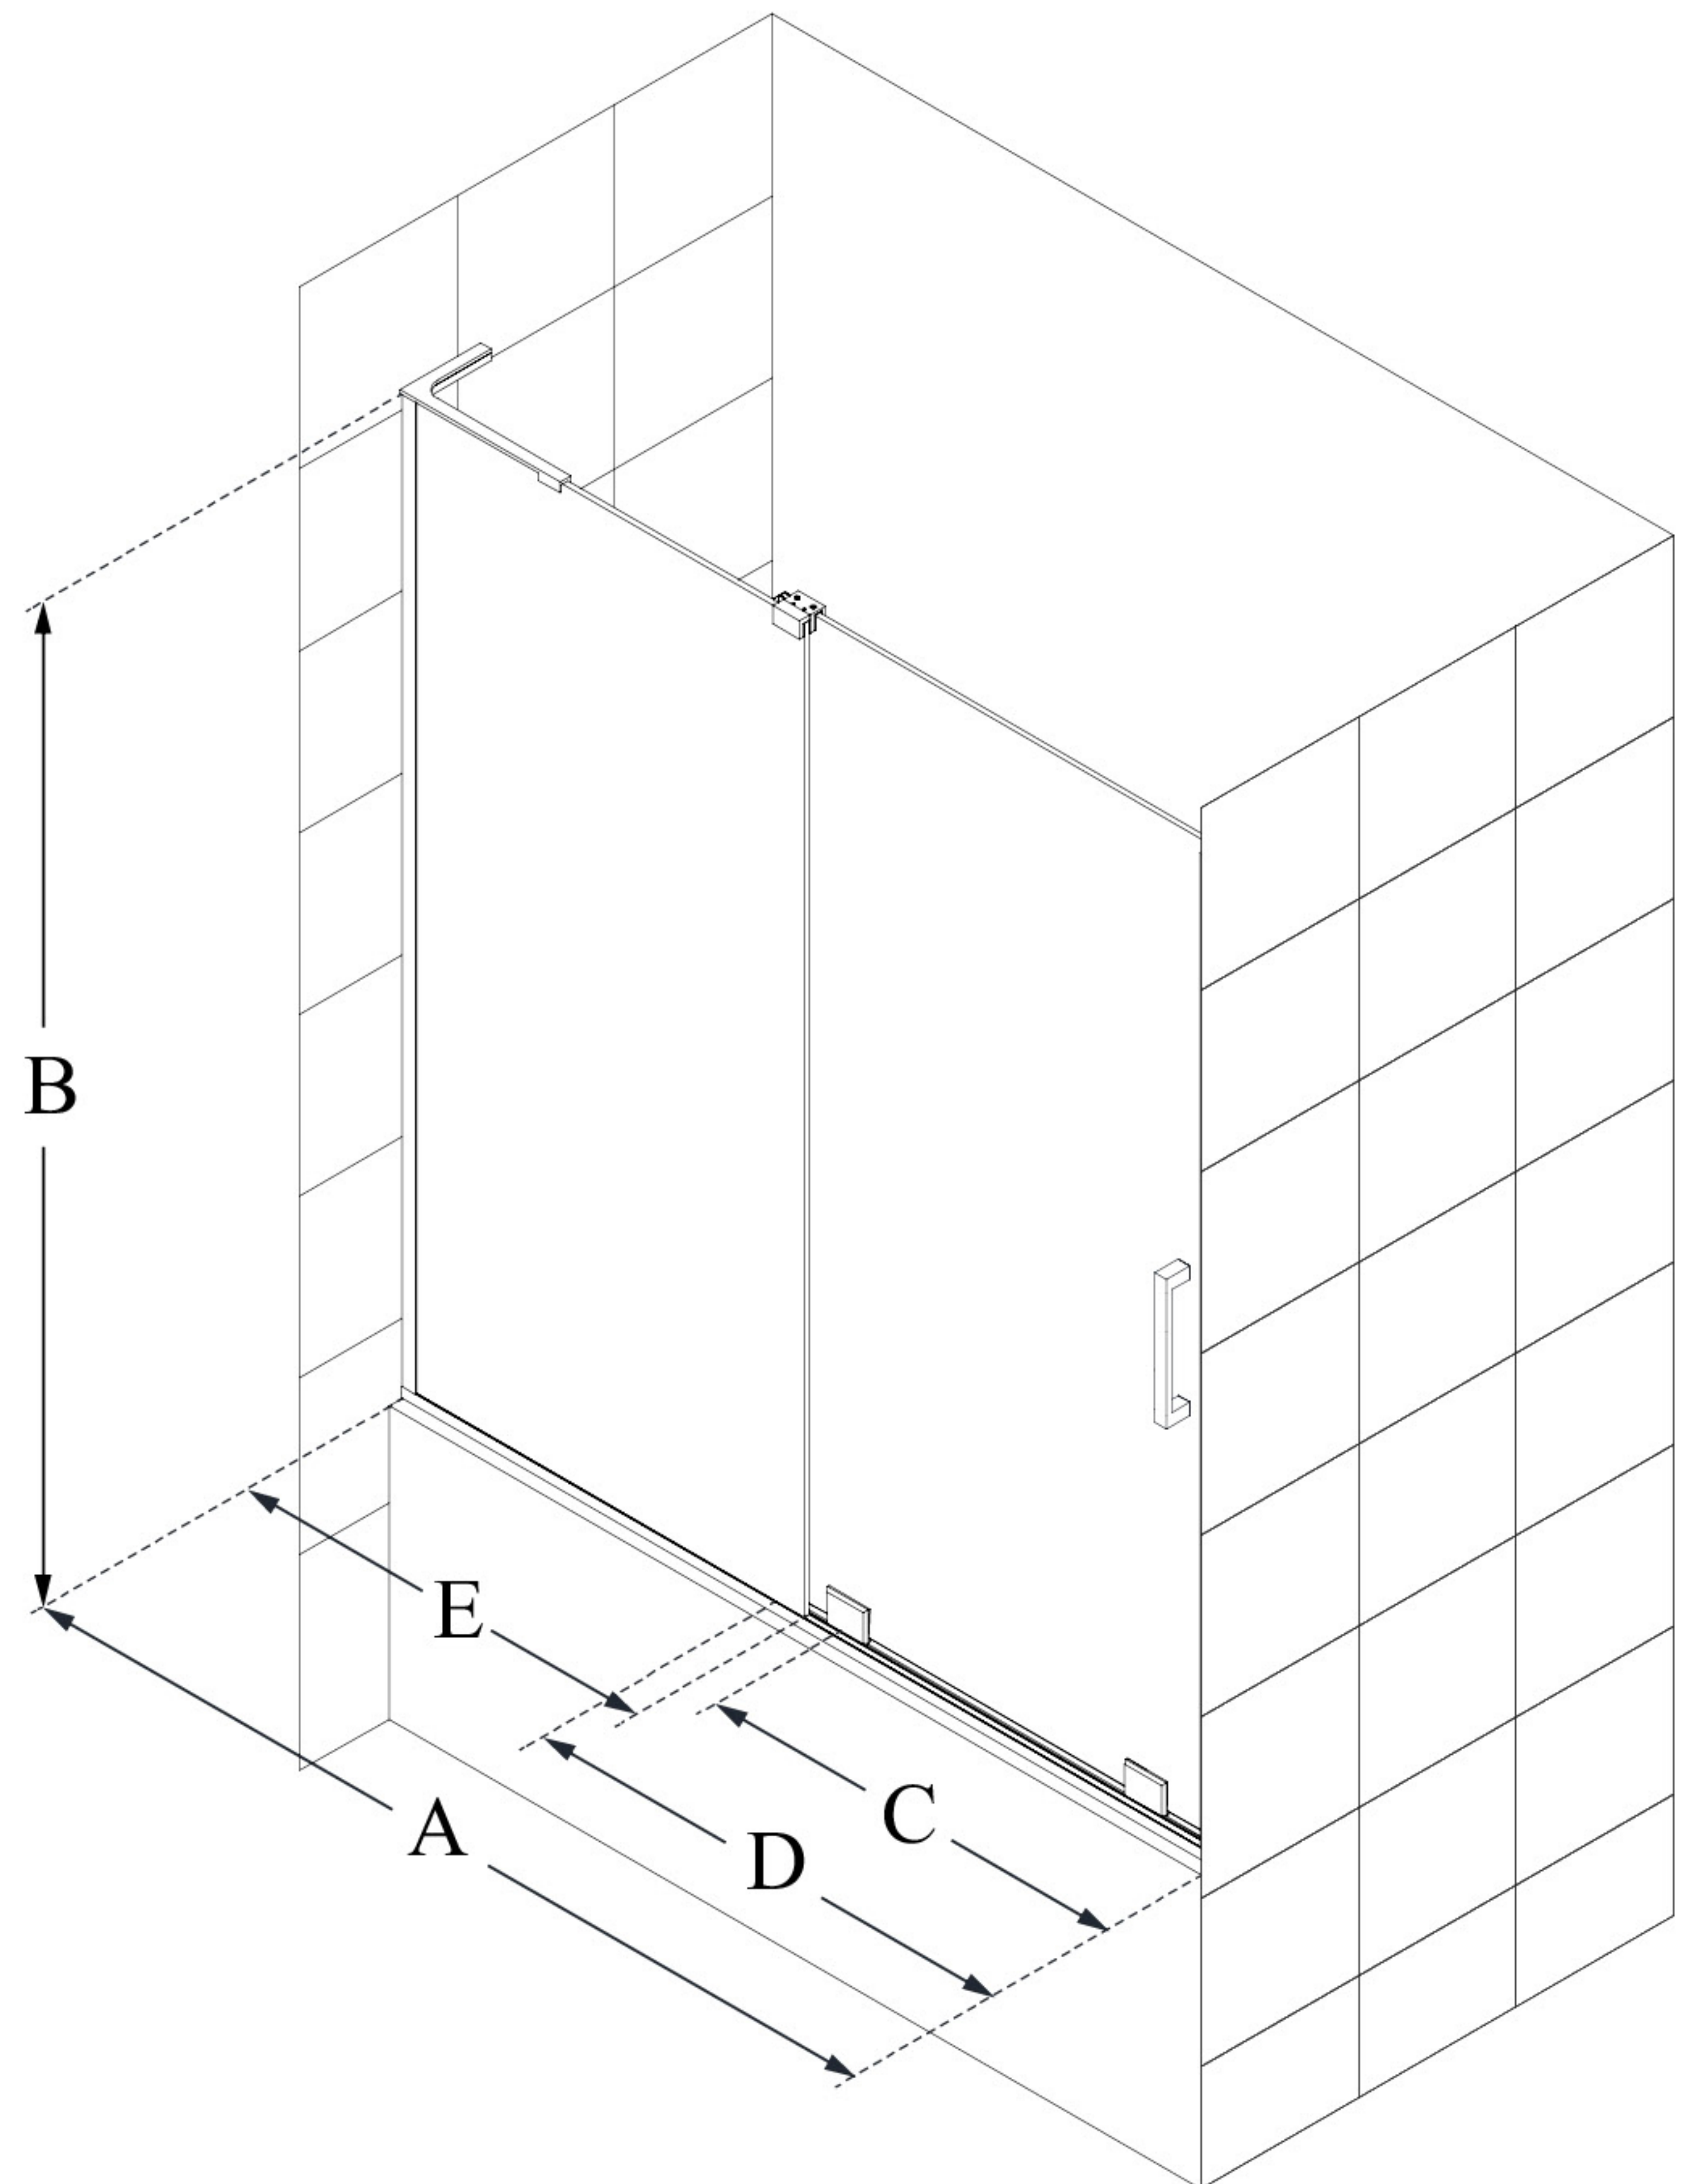

MODEL INFORMATION

SHDR-1960584

MIRAGE-Z

DreamLine Mirage-Z 56-60" W x
58" H Frameless Sliding Tub Door

SLIDING DOOR

CONFIGURATION DIMENSIONS:

A: 56 - 60"

MODEL WIDTH

B: 58"

MODEL HEIGHT

C: 21 - 25"

ACCESS WIDTH

D: 32 5/16"

DOOR WIDTH

E: 29 1/2"

INLINE PANEL WIDTH