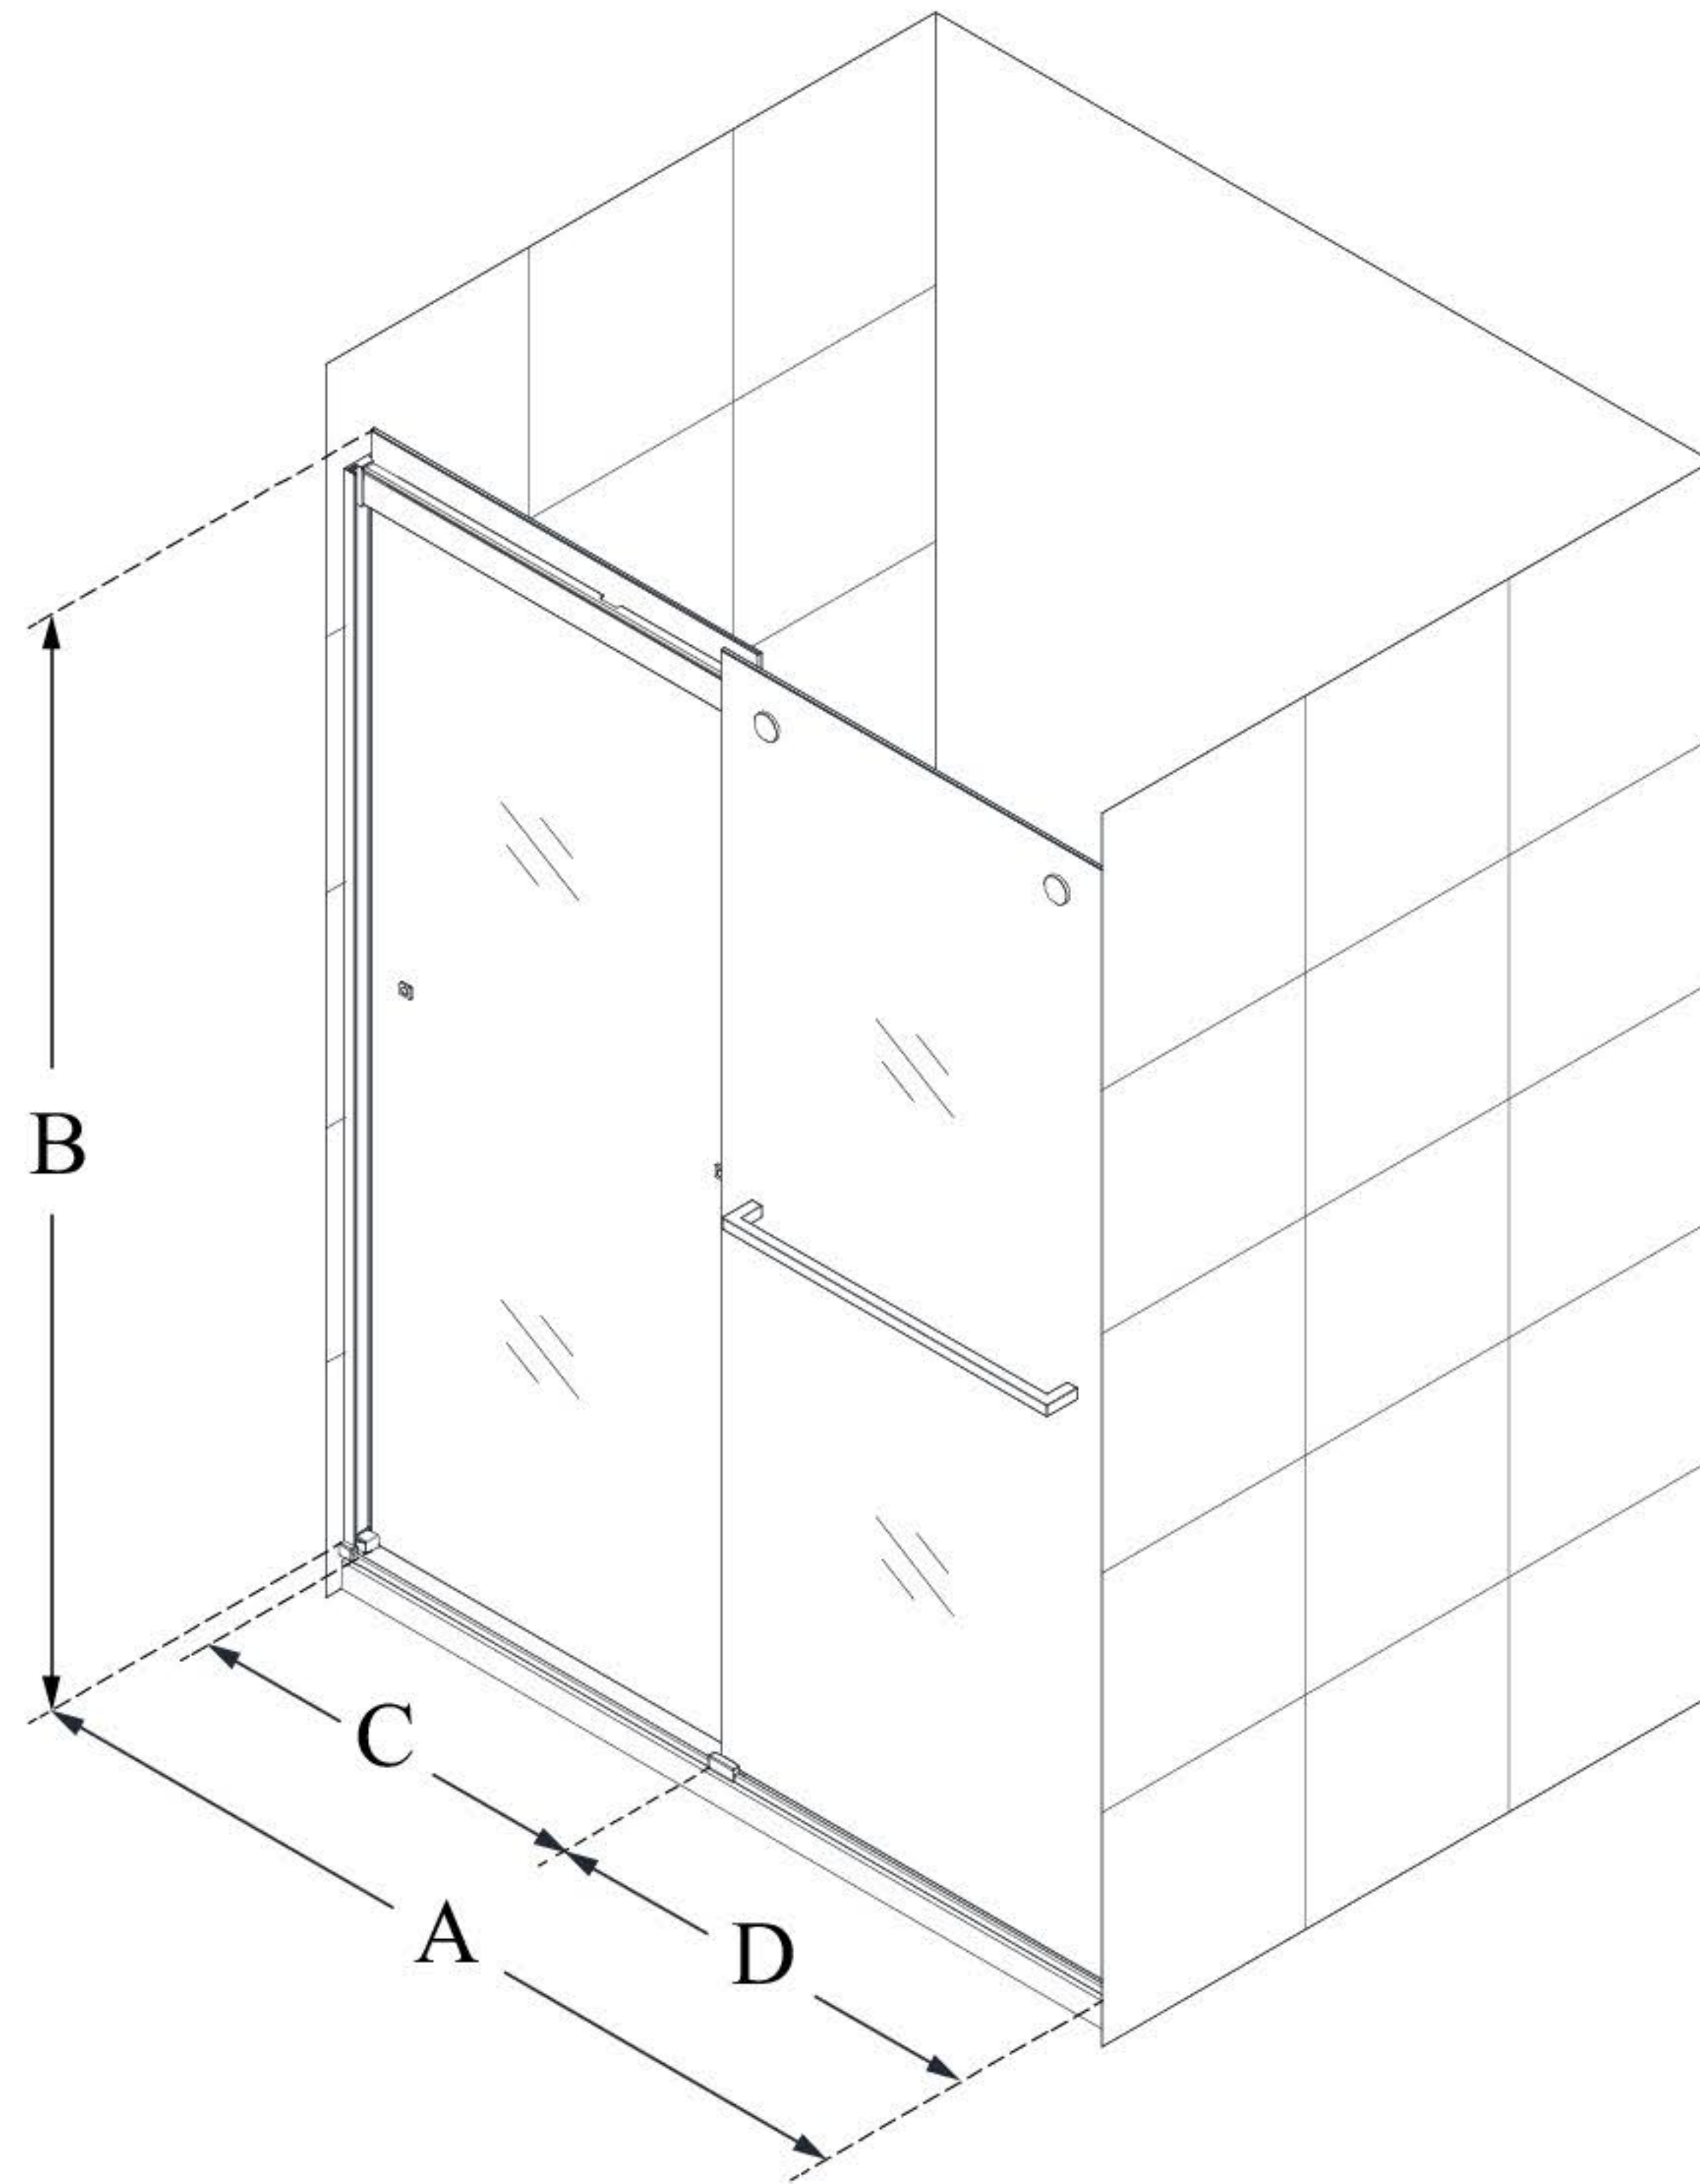

DreamLine Sapphire 44-48 in. W x 76 in. H Semi-Frameless Bypass Shower Door

SHDR-6348762
SAPPHIRE

CONFIGURATION DIMENSIONS:

A: MODEL WIDTH
44 - 48 in.

B: MODEL HEIGHT
76 in.

C: ACCESS WIDTH
18 1/4 - 22 1/4 in.

C2: ACCESS HEIGHT
71 1/4 in.

D: DOOR WIDTH
24 1/2 in.

CUSTOMIZATION
Yes

MATCHING SHOWER BASE
N/A

MINIMUM THRESHOLD REQUIRED
3 in.

DRILLING REQUIRED?
Yes

STUDS REQUIRED?
No