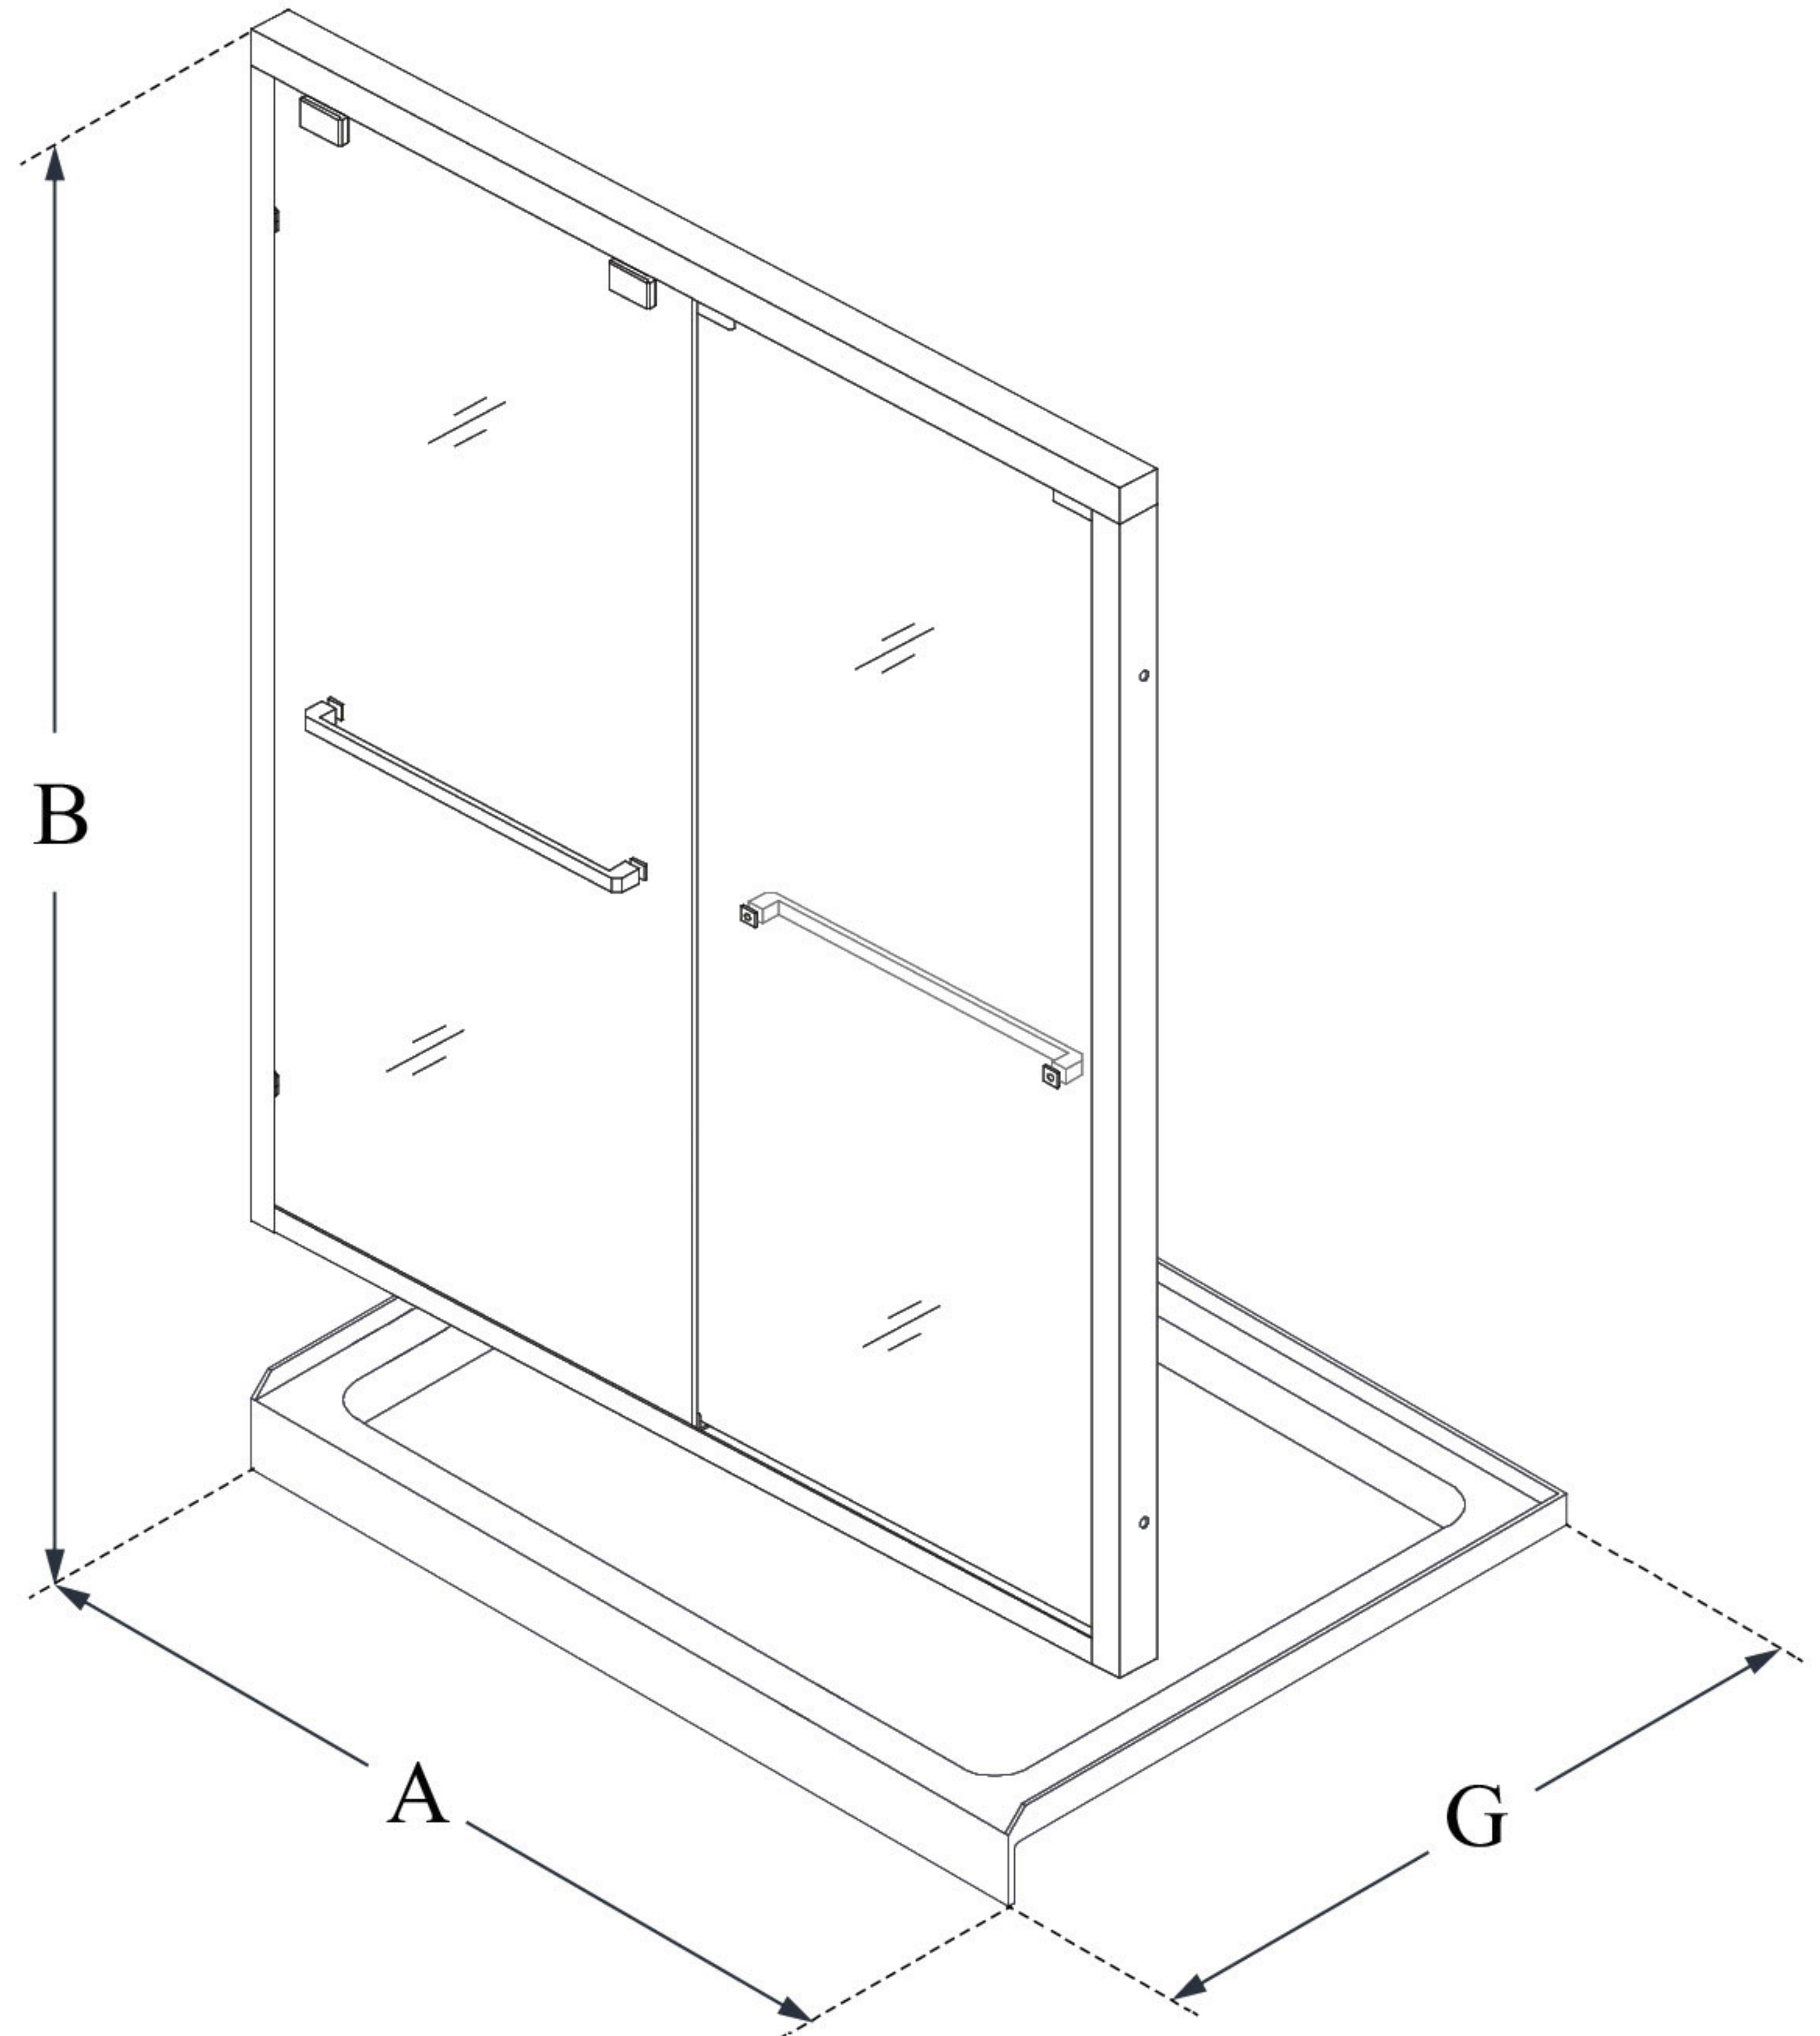

MODEL INFORMATION

DL-7002

ENCORE

DreamLine Encore 36 in. D x 48 in.
W x 78 3/4 in. H Semi-Frameless
Bypass Sliding Shower Door and
SlimLine Shower Base Kit

KIT CONTENTS:

- SHOWER DOOR
- SHOWER BASE

CONFIGURATION DIMENSIONS:

A: 48"
KIT WIDTH

B: 78 3/4"
KIT HEIGHT

G: 36"
KIT DEPTH

AVAILABLE DRAIN LOCATIONS:

- CENTER

For precise drain location, please refer to the
included base technical drawing

DreamLine reserves the right to update or modify the hardware or materials pictured
without prior notice for the purpose of product improvement and customer satisfaction.