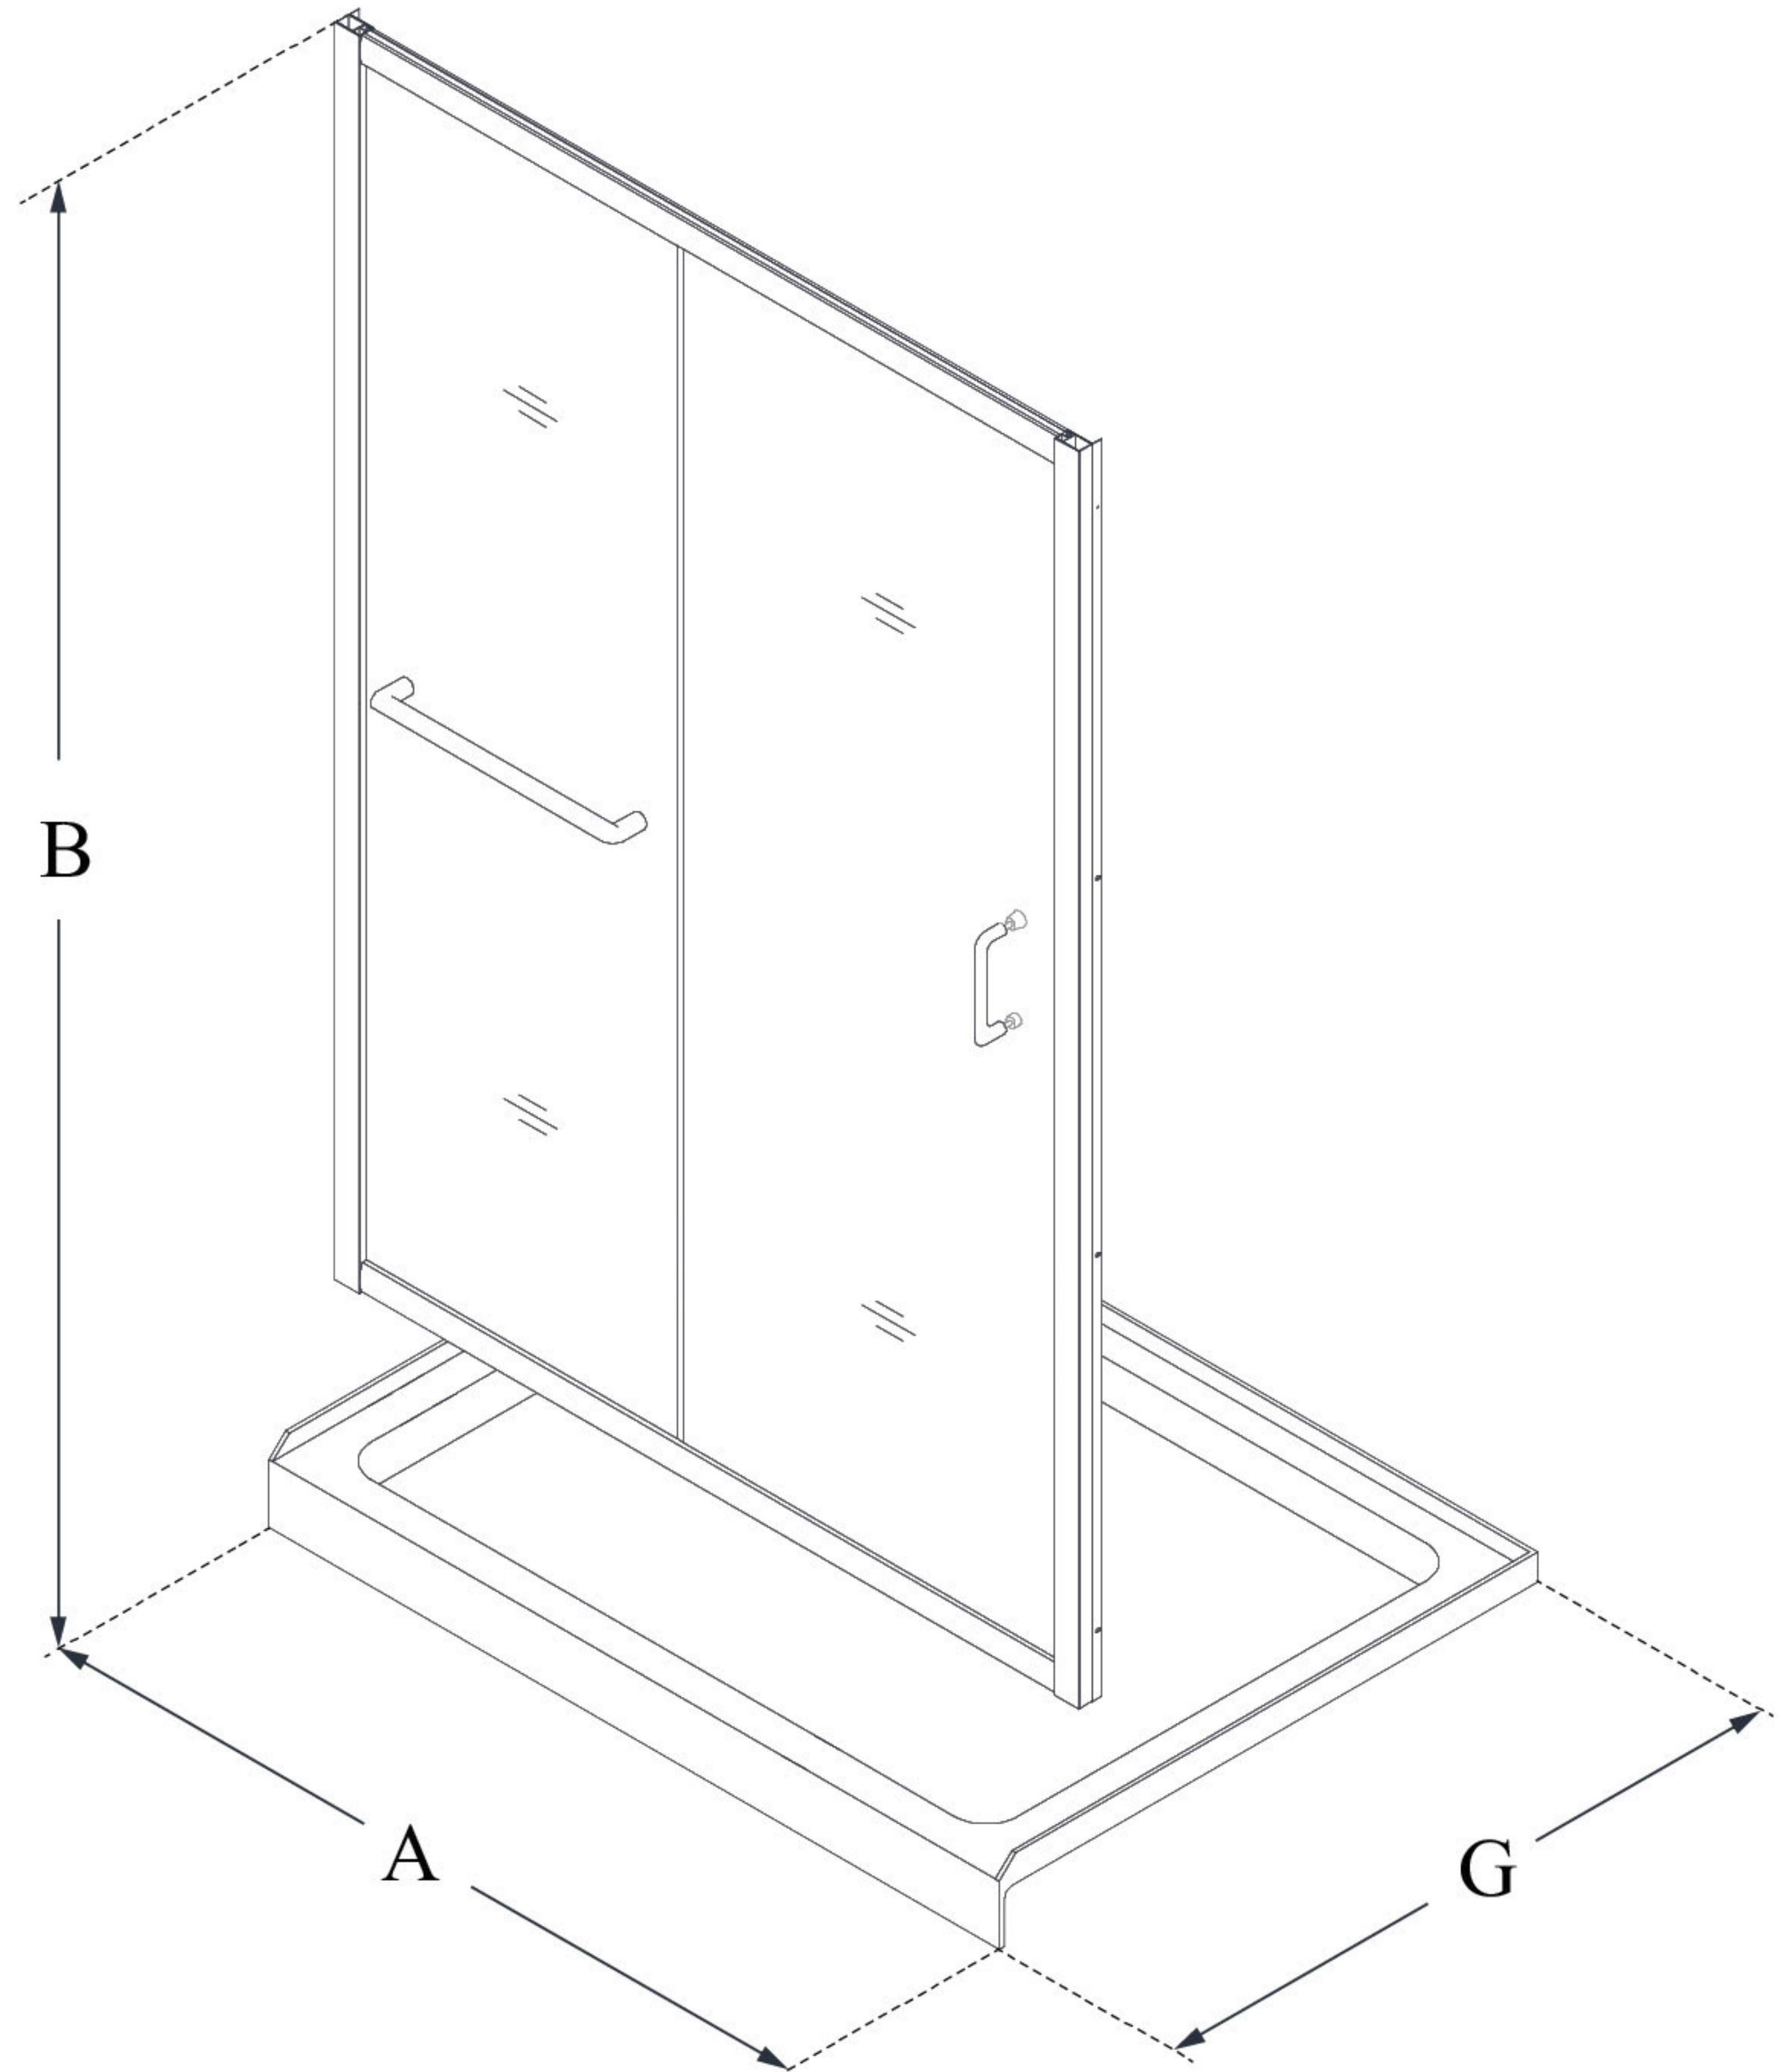

MODEL INFORMATION

DL-6970

INFINITY-Z

DreamLine Infinity-Z 30 in. D x 60 in. W x 74 3/4 in. H Sliding Shower Door and SlimLine Shower Base Kit

KIT CONTENTS:

- SHOWER DOOR
- SHOWER BASE

CONFIGURATION DIMENSIONS:

A: 60"
KIT WIDTH

B: 74 3/4"
KIT HEIGHT

G: 30"
KIT DEPTH

AVAILABLE DRAIN LOCATIONS:

- CENTER
- LEFT
- RIGHT

For precise drain location, please refer to the included base technical drawing

DreamLine reserves the right to update or modify the hardware or materials pictured without prior notice for the purpose of product improvement and customer satisfaction.