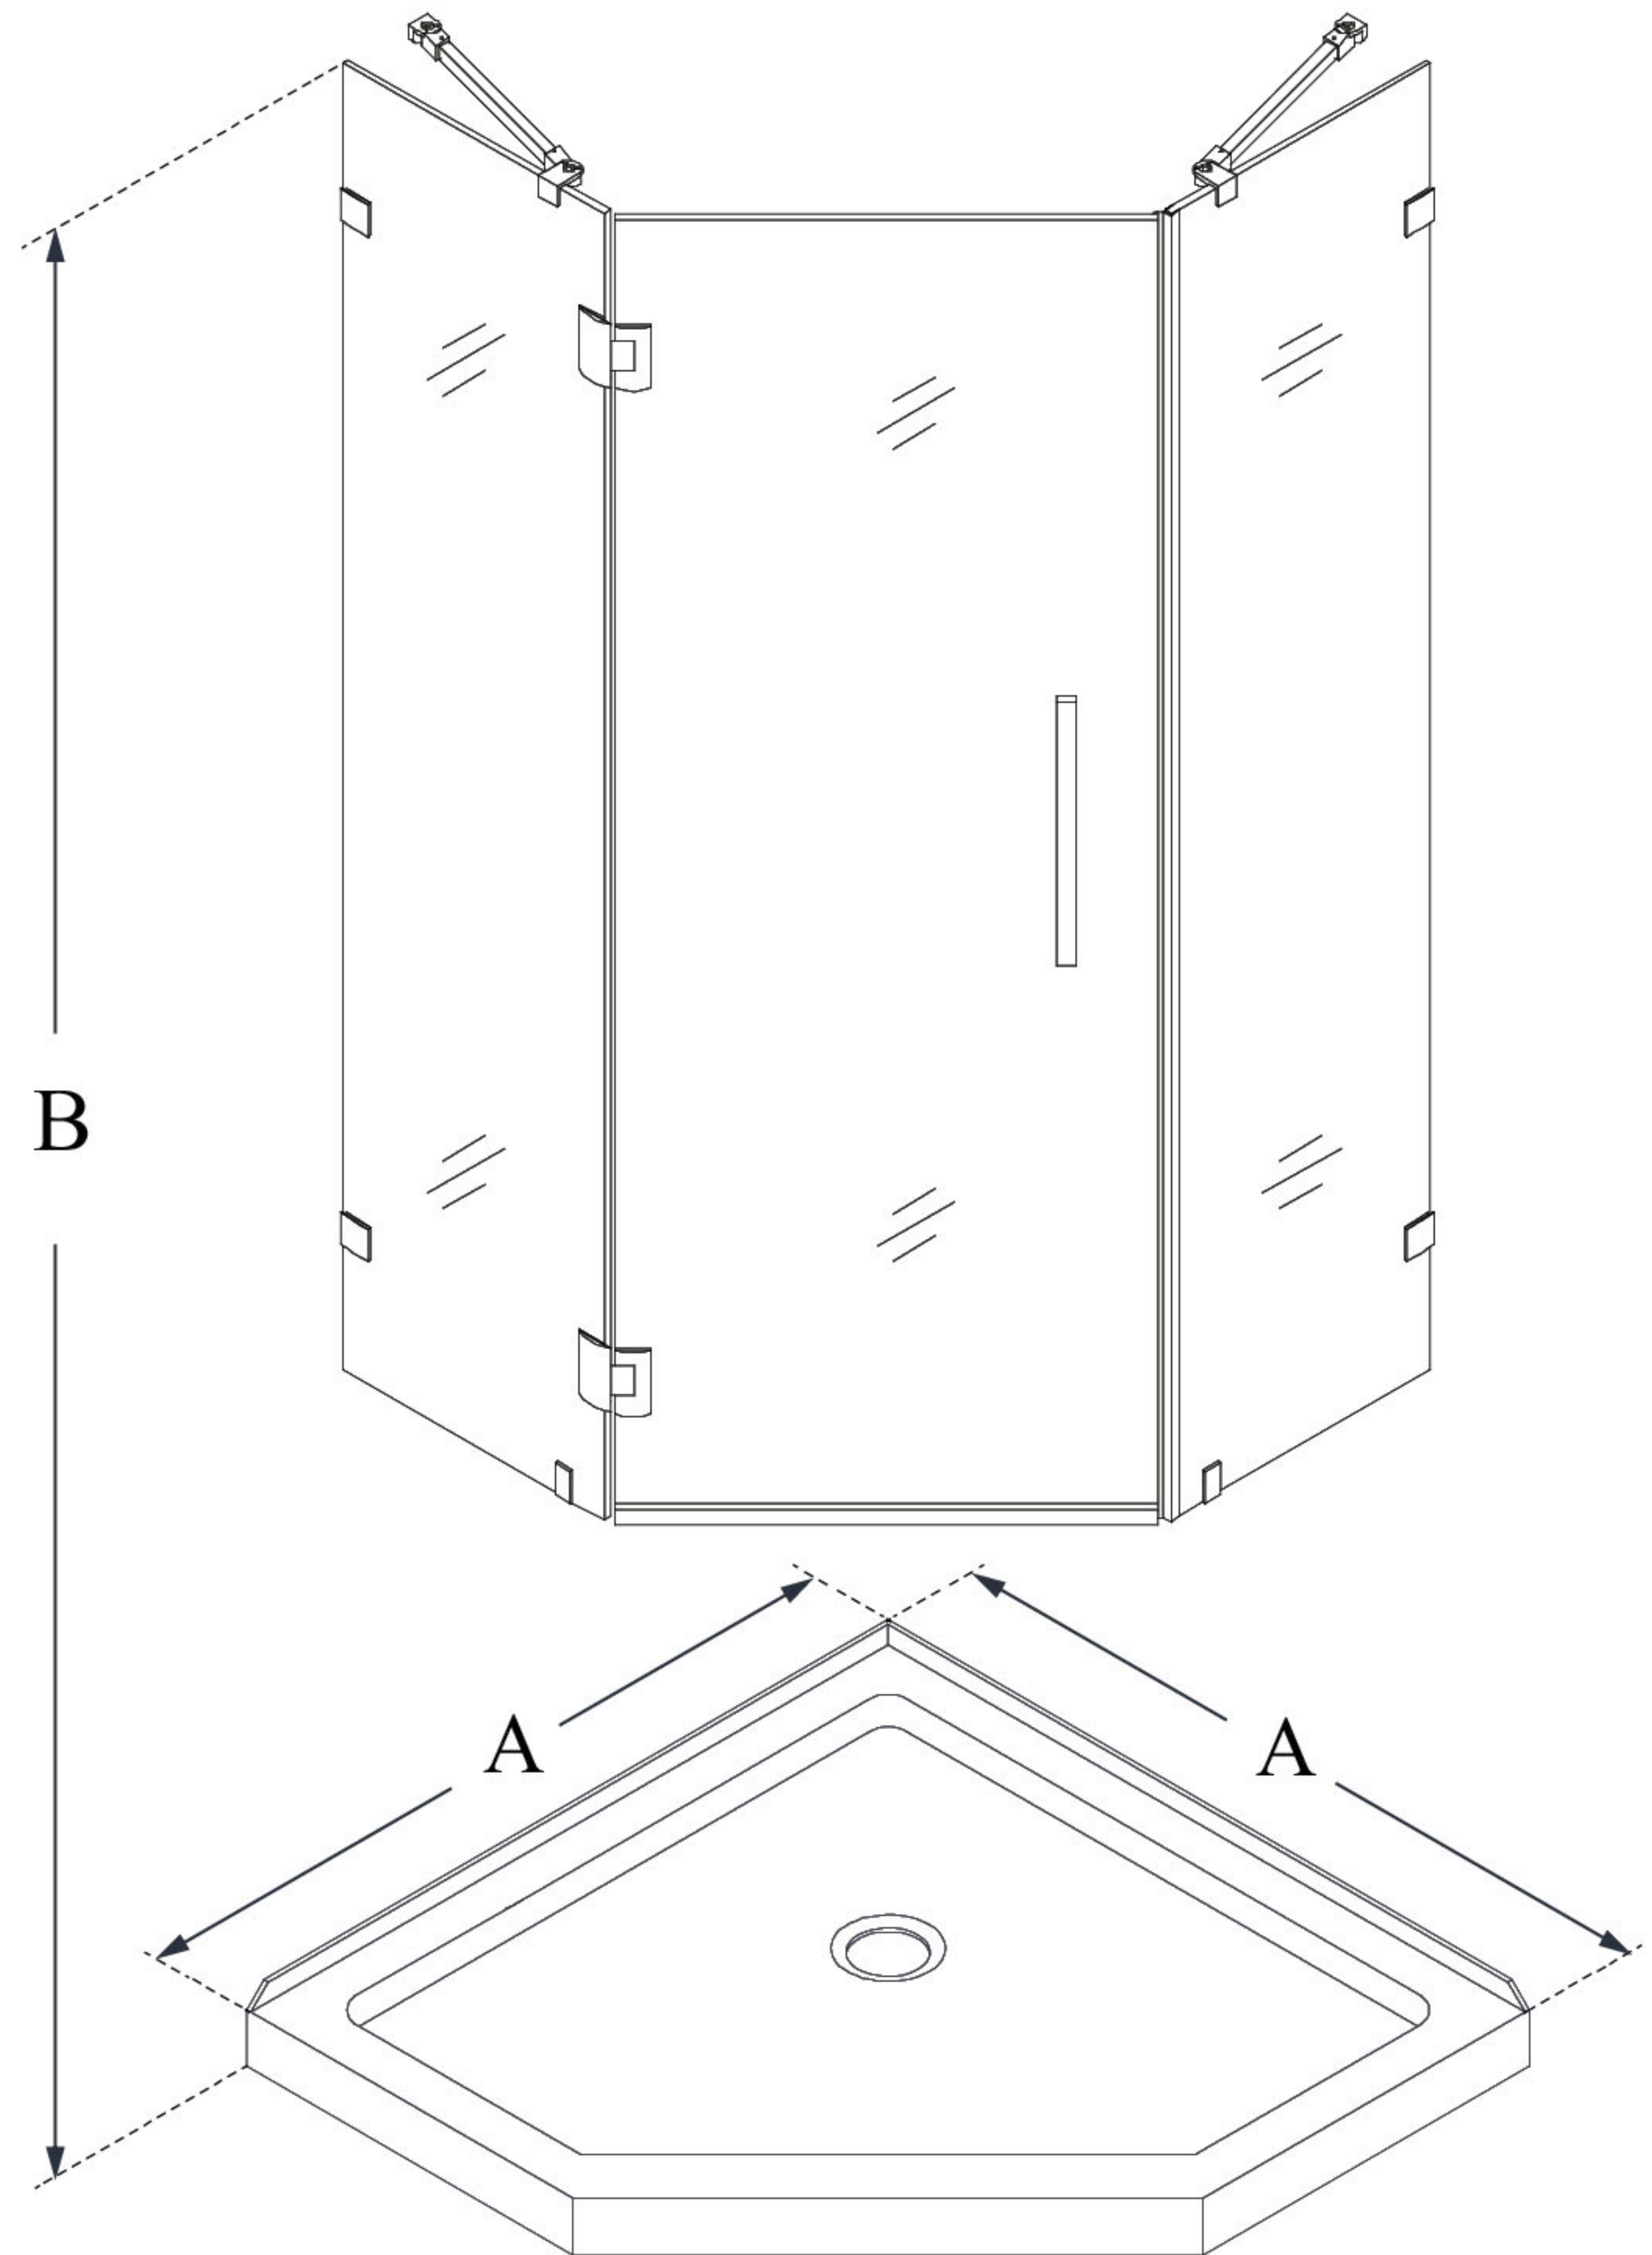

## PRISM LUX

DreamLine Prism Lux 42 in. x 42 in. x 74 3/4 in. H Frameless Hinged Shower Enclosure and SlimLine Shower Base Kit

### KIT CONTENTS:

- SHOWER ENCLOSURE
- SHOWER BASE

### CONFIGURATION DIMENSIONS:

**A: 42"**  
KIT WIDTH

**B: 74 3/4"**  
KIT HEIGHT

**G: 42"**  
KIT DEPTH

**AVAILABLE DRAIN LOCATIONS:**  
- CORNER

For precise drain location, please refer to the included base technical drawing