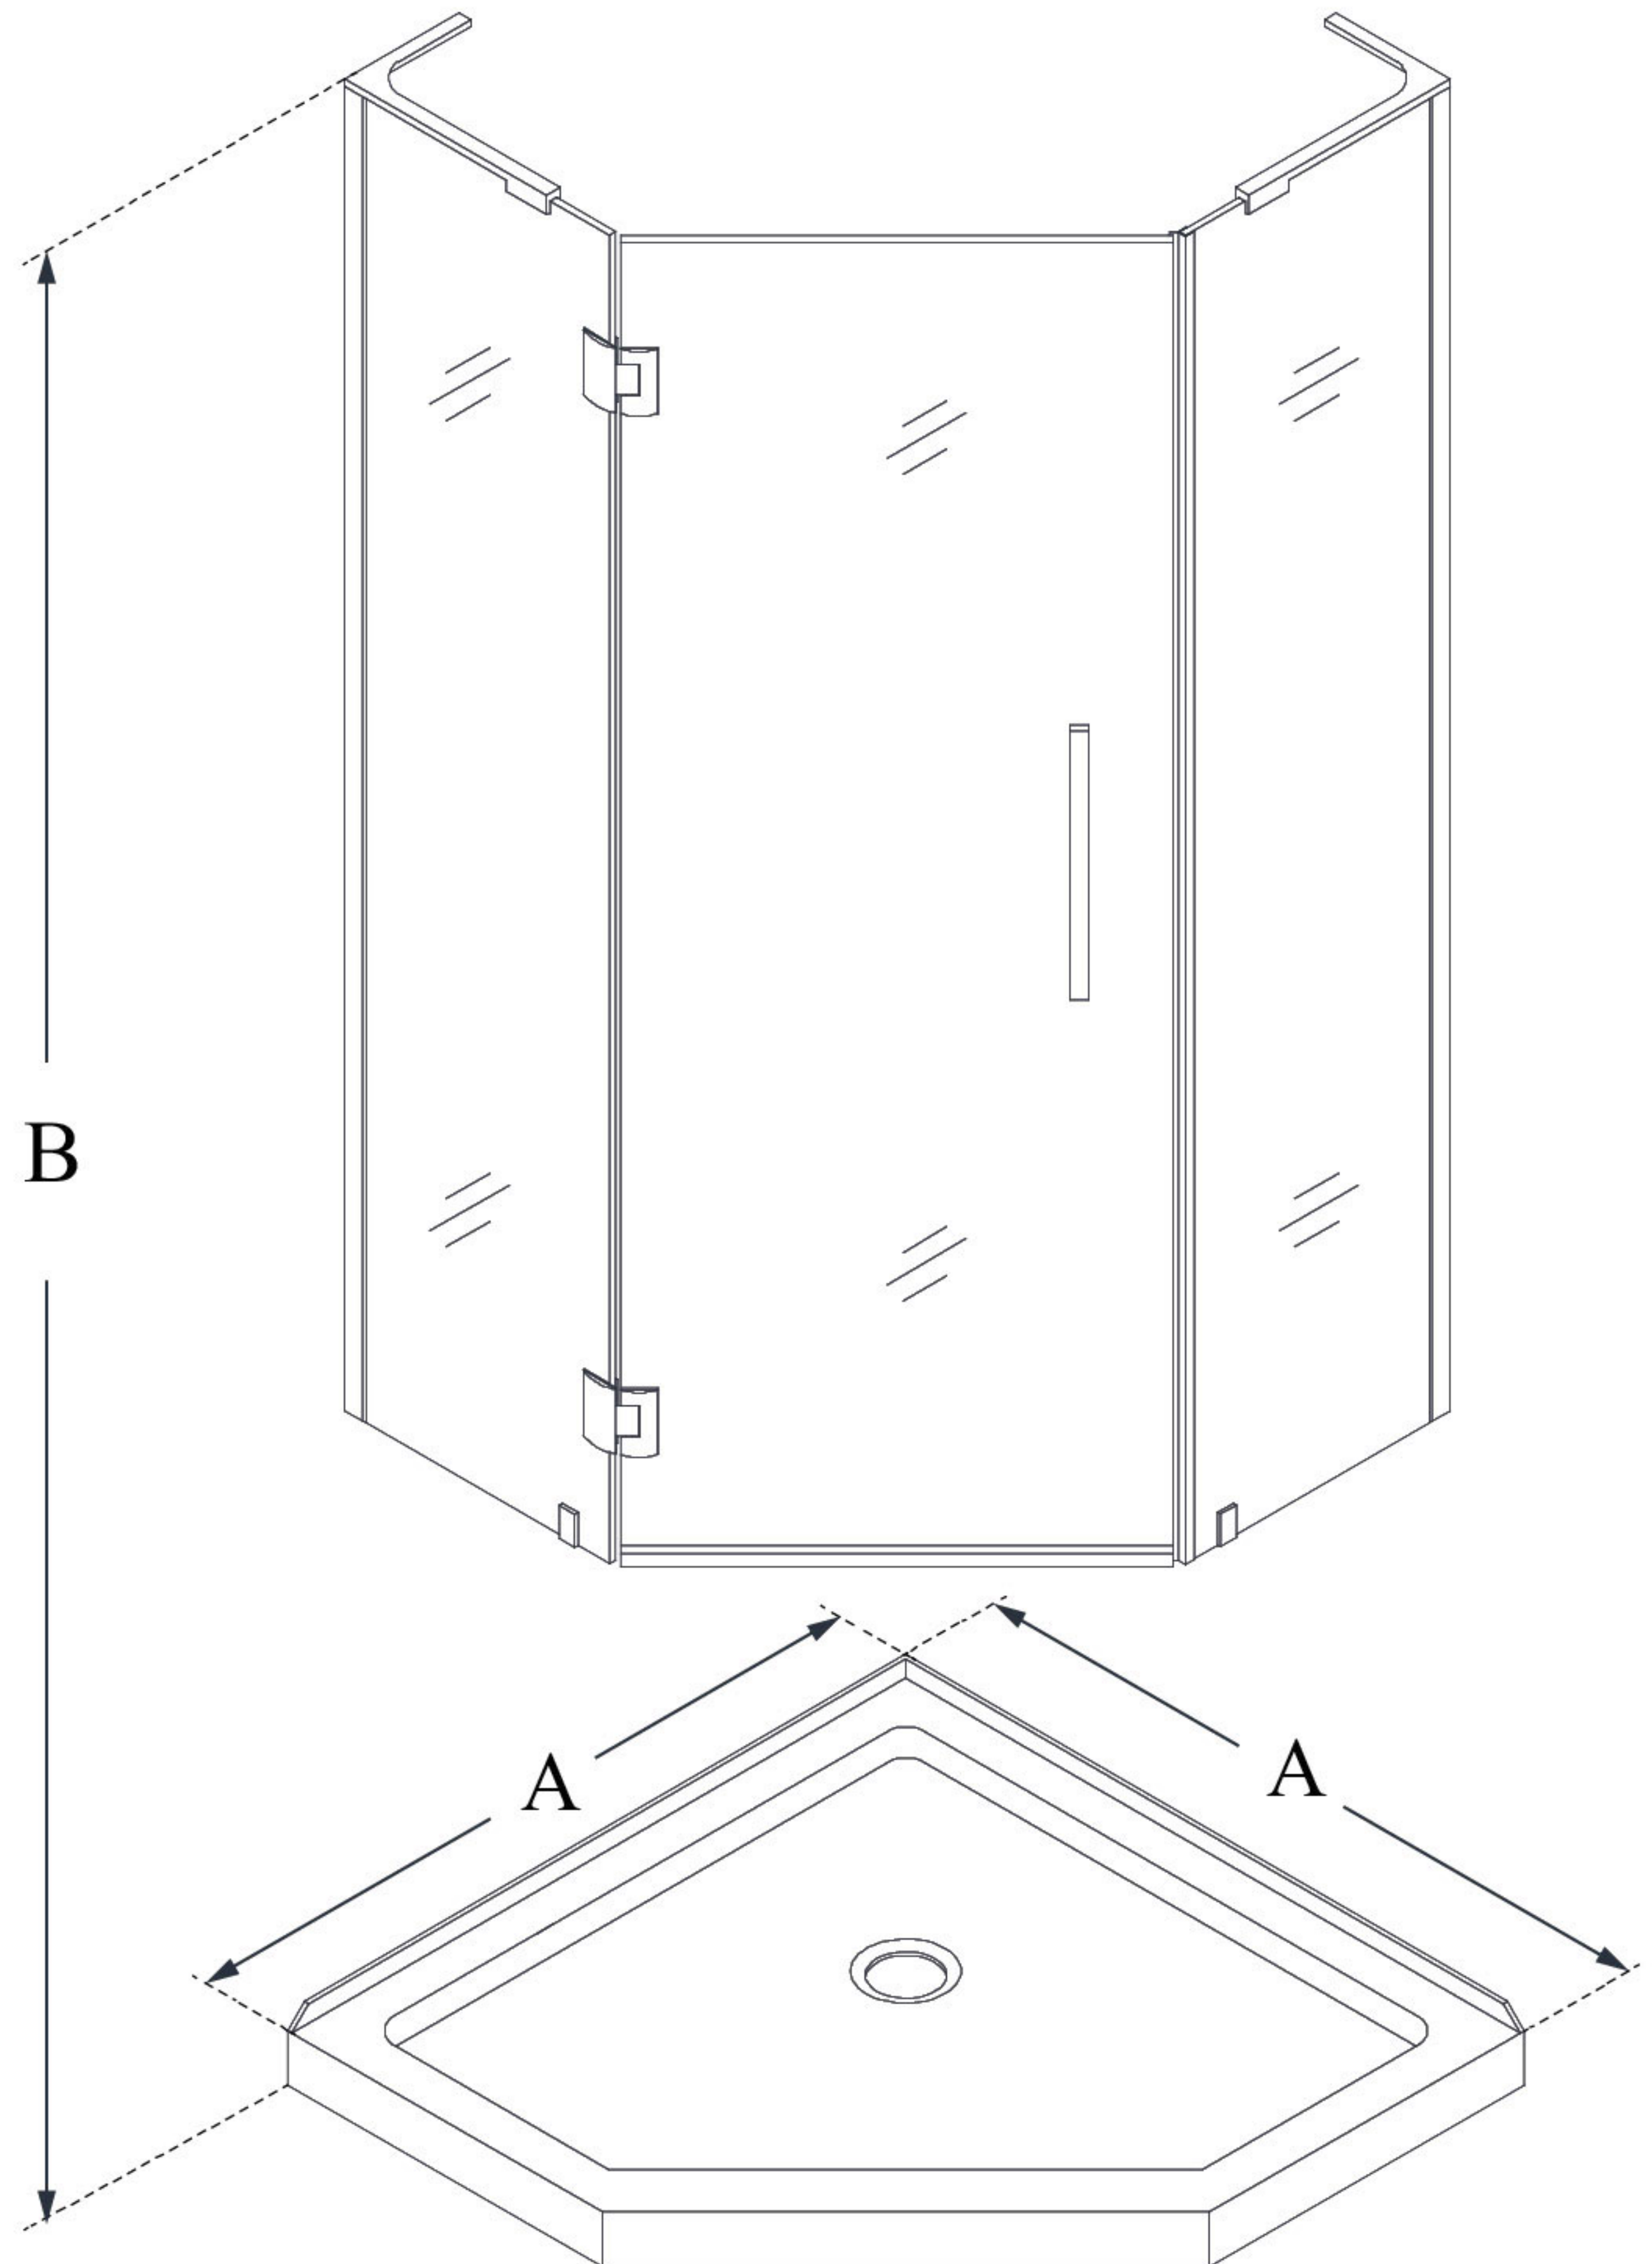

MODEL INFORMATION

DL-6062

PRISM PLUS

DreamLine Prism Plus 40 in. x 40 in. x 74 3/4 in. Frameless Hinged Shower Enclosure and SlimLine Shower Base Kit

KIT CONTENTS:

- SHOWER ENCLOSURE
- SHOWER BASE

CONFIGURATION DIMENSIONS:

A: 40"
KIT WIDTH

B: 74 3/4"
KIT HEIGHT

G: 40"
KIT DEPTH

AVAILABLE DRAIN LOCATIONS:
- CORNER

For precise drain location, please refer to the included base technical drawing

DreamLine reserves the right to update or modify the hardware or materials pictured without prior notice for the purpose of product improvement and customer satisfaction.