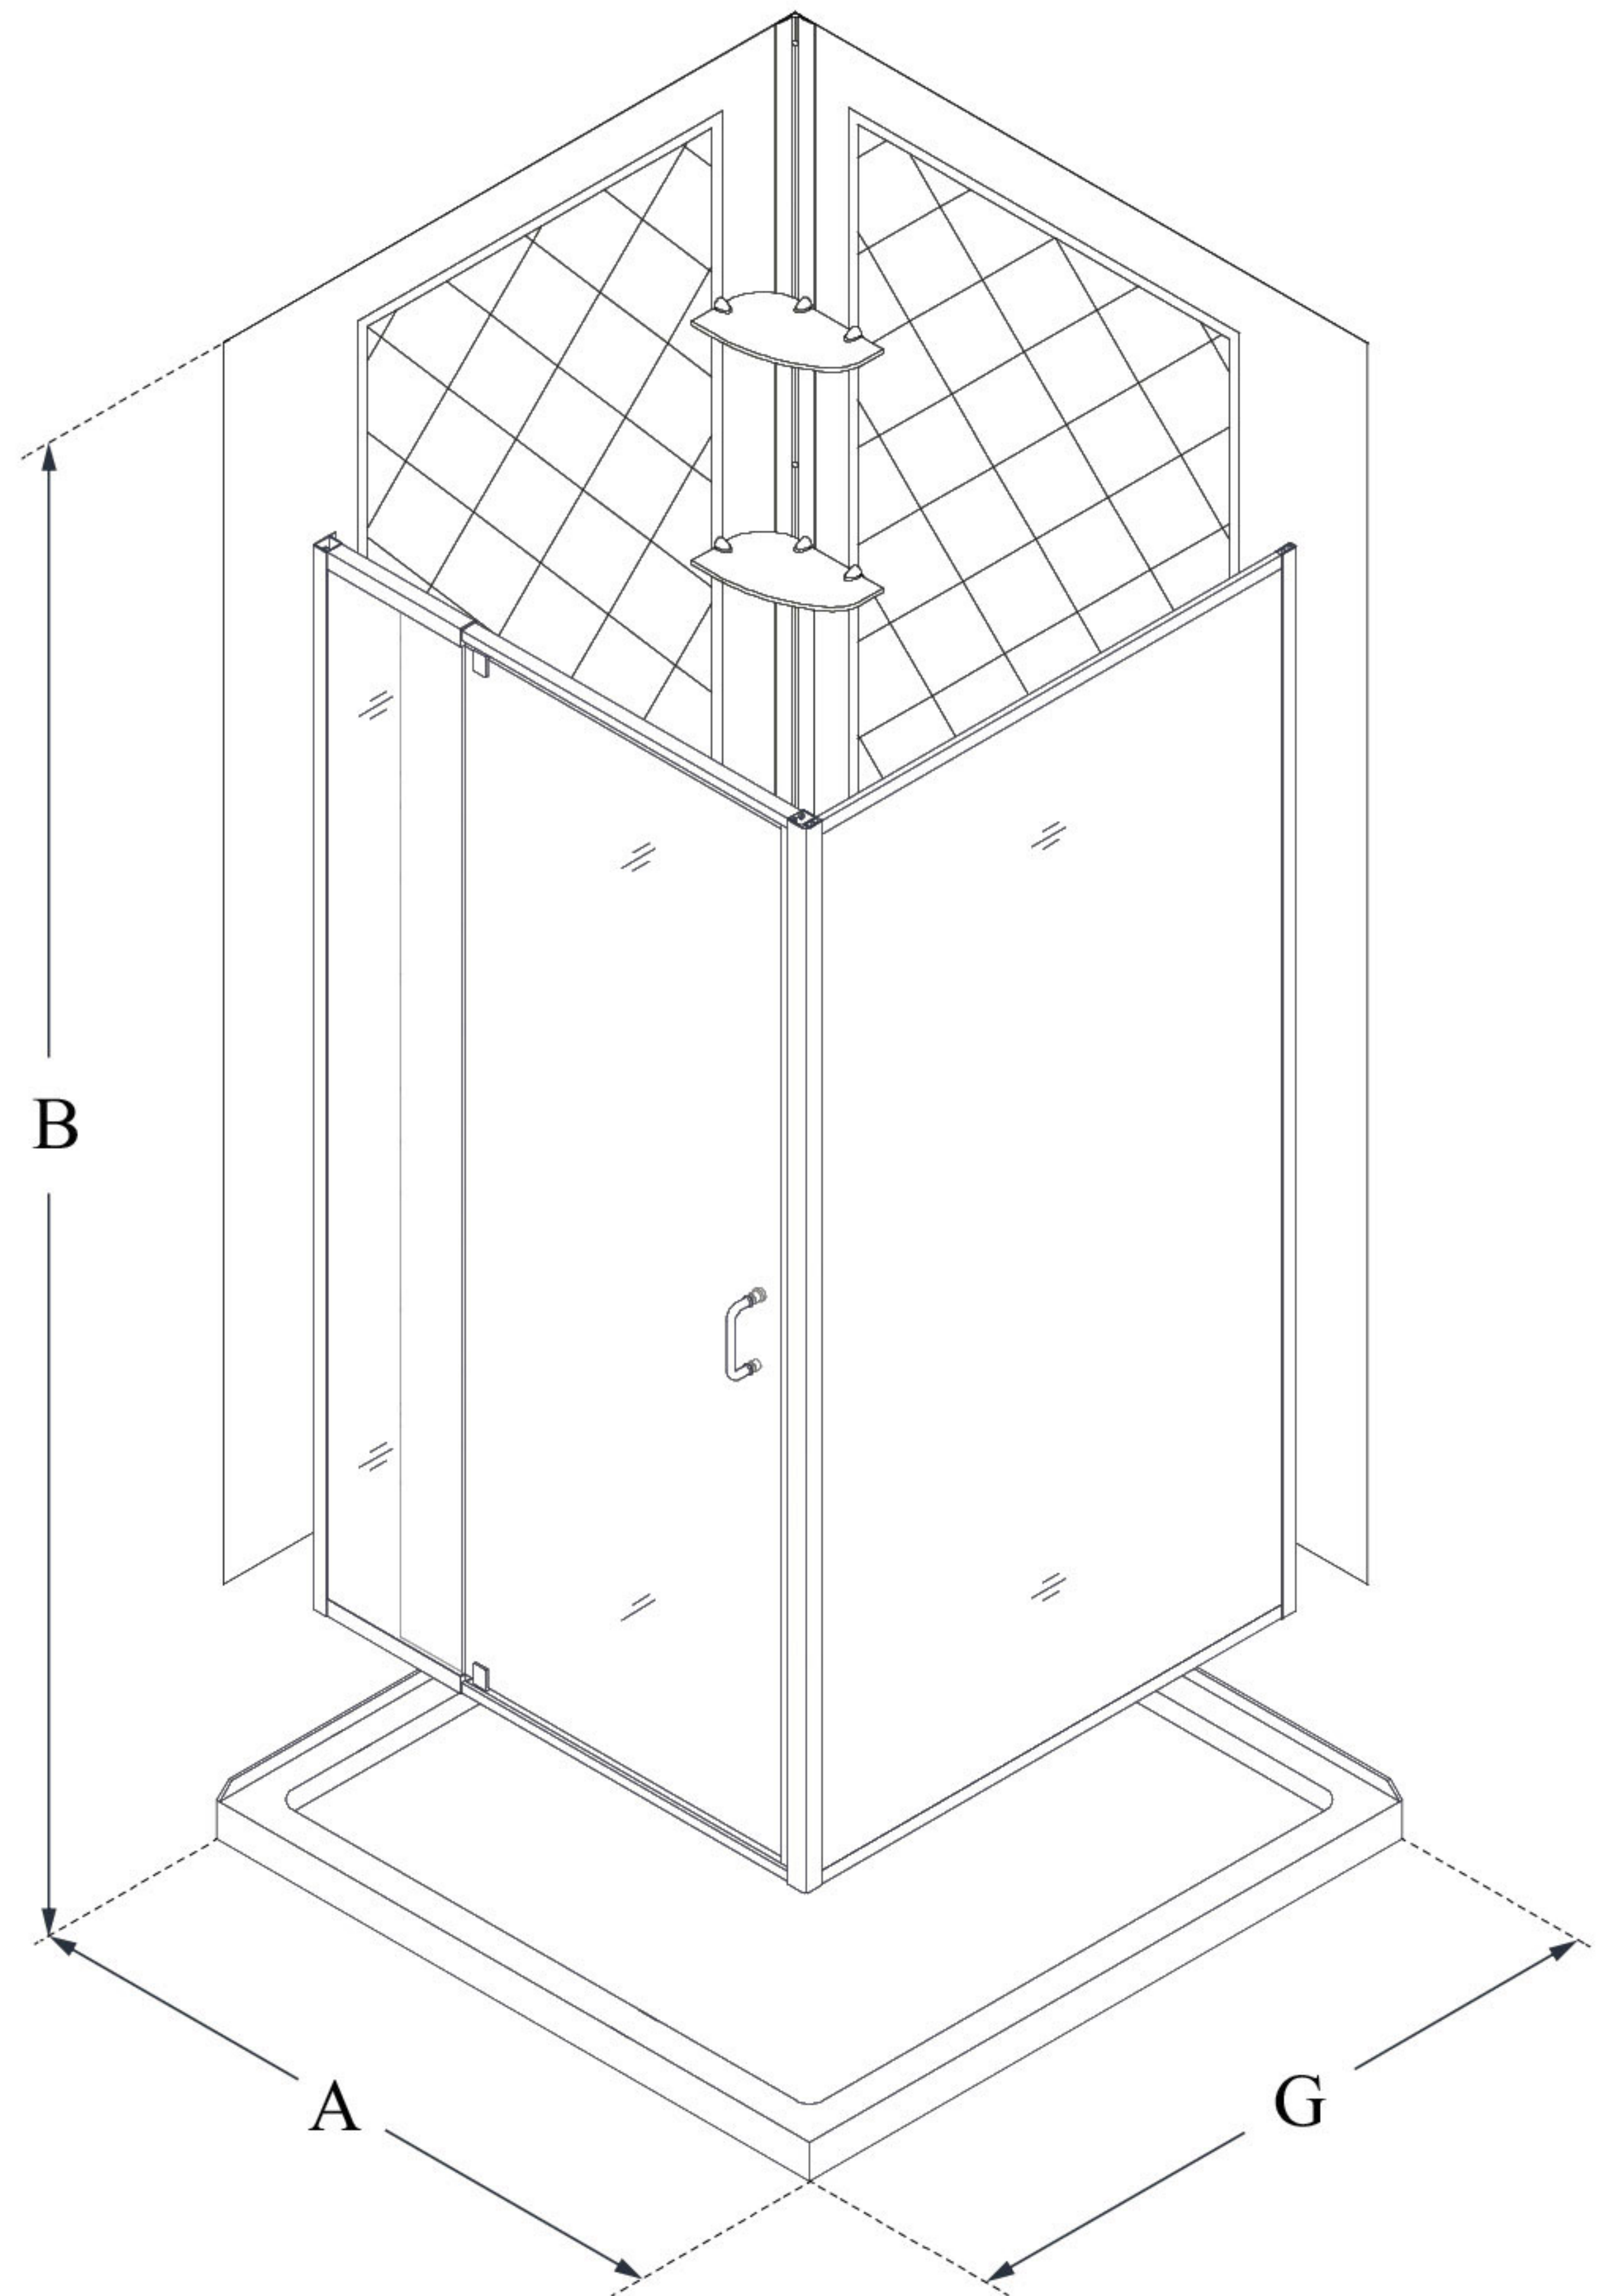

MODEL INFORMATION

DL-6717

FLEX

DreamLine Flex 36 in. D x 36 in.
W x 76 3/4 in. H Semi-Frameless
Pivot Shower Enclosure, SlimLine
Shower Base and Backwall Kit

KIT CONTENTS:

- SHOWER ENCLOSURE
- SHOWER BASE
- QWALL BACKWALLS

CONFIGURATION DIMENSIONS:

A: 36"
KIT WIDTH

B: 76 3/4"
KIT HEIGHT

G: 36"
KIT DEPTH

AVAILABLE DRAIN LOCATIONS:

- CORNER

For precise drain location, please refer to the
included base technical drawing

DreamLine reserves the right to update or modify the hardware or materials pictured
without prior notice for the purpose of product improvement and customer satisfaction.