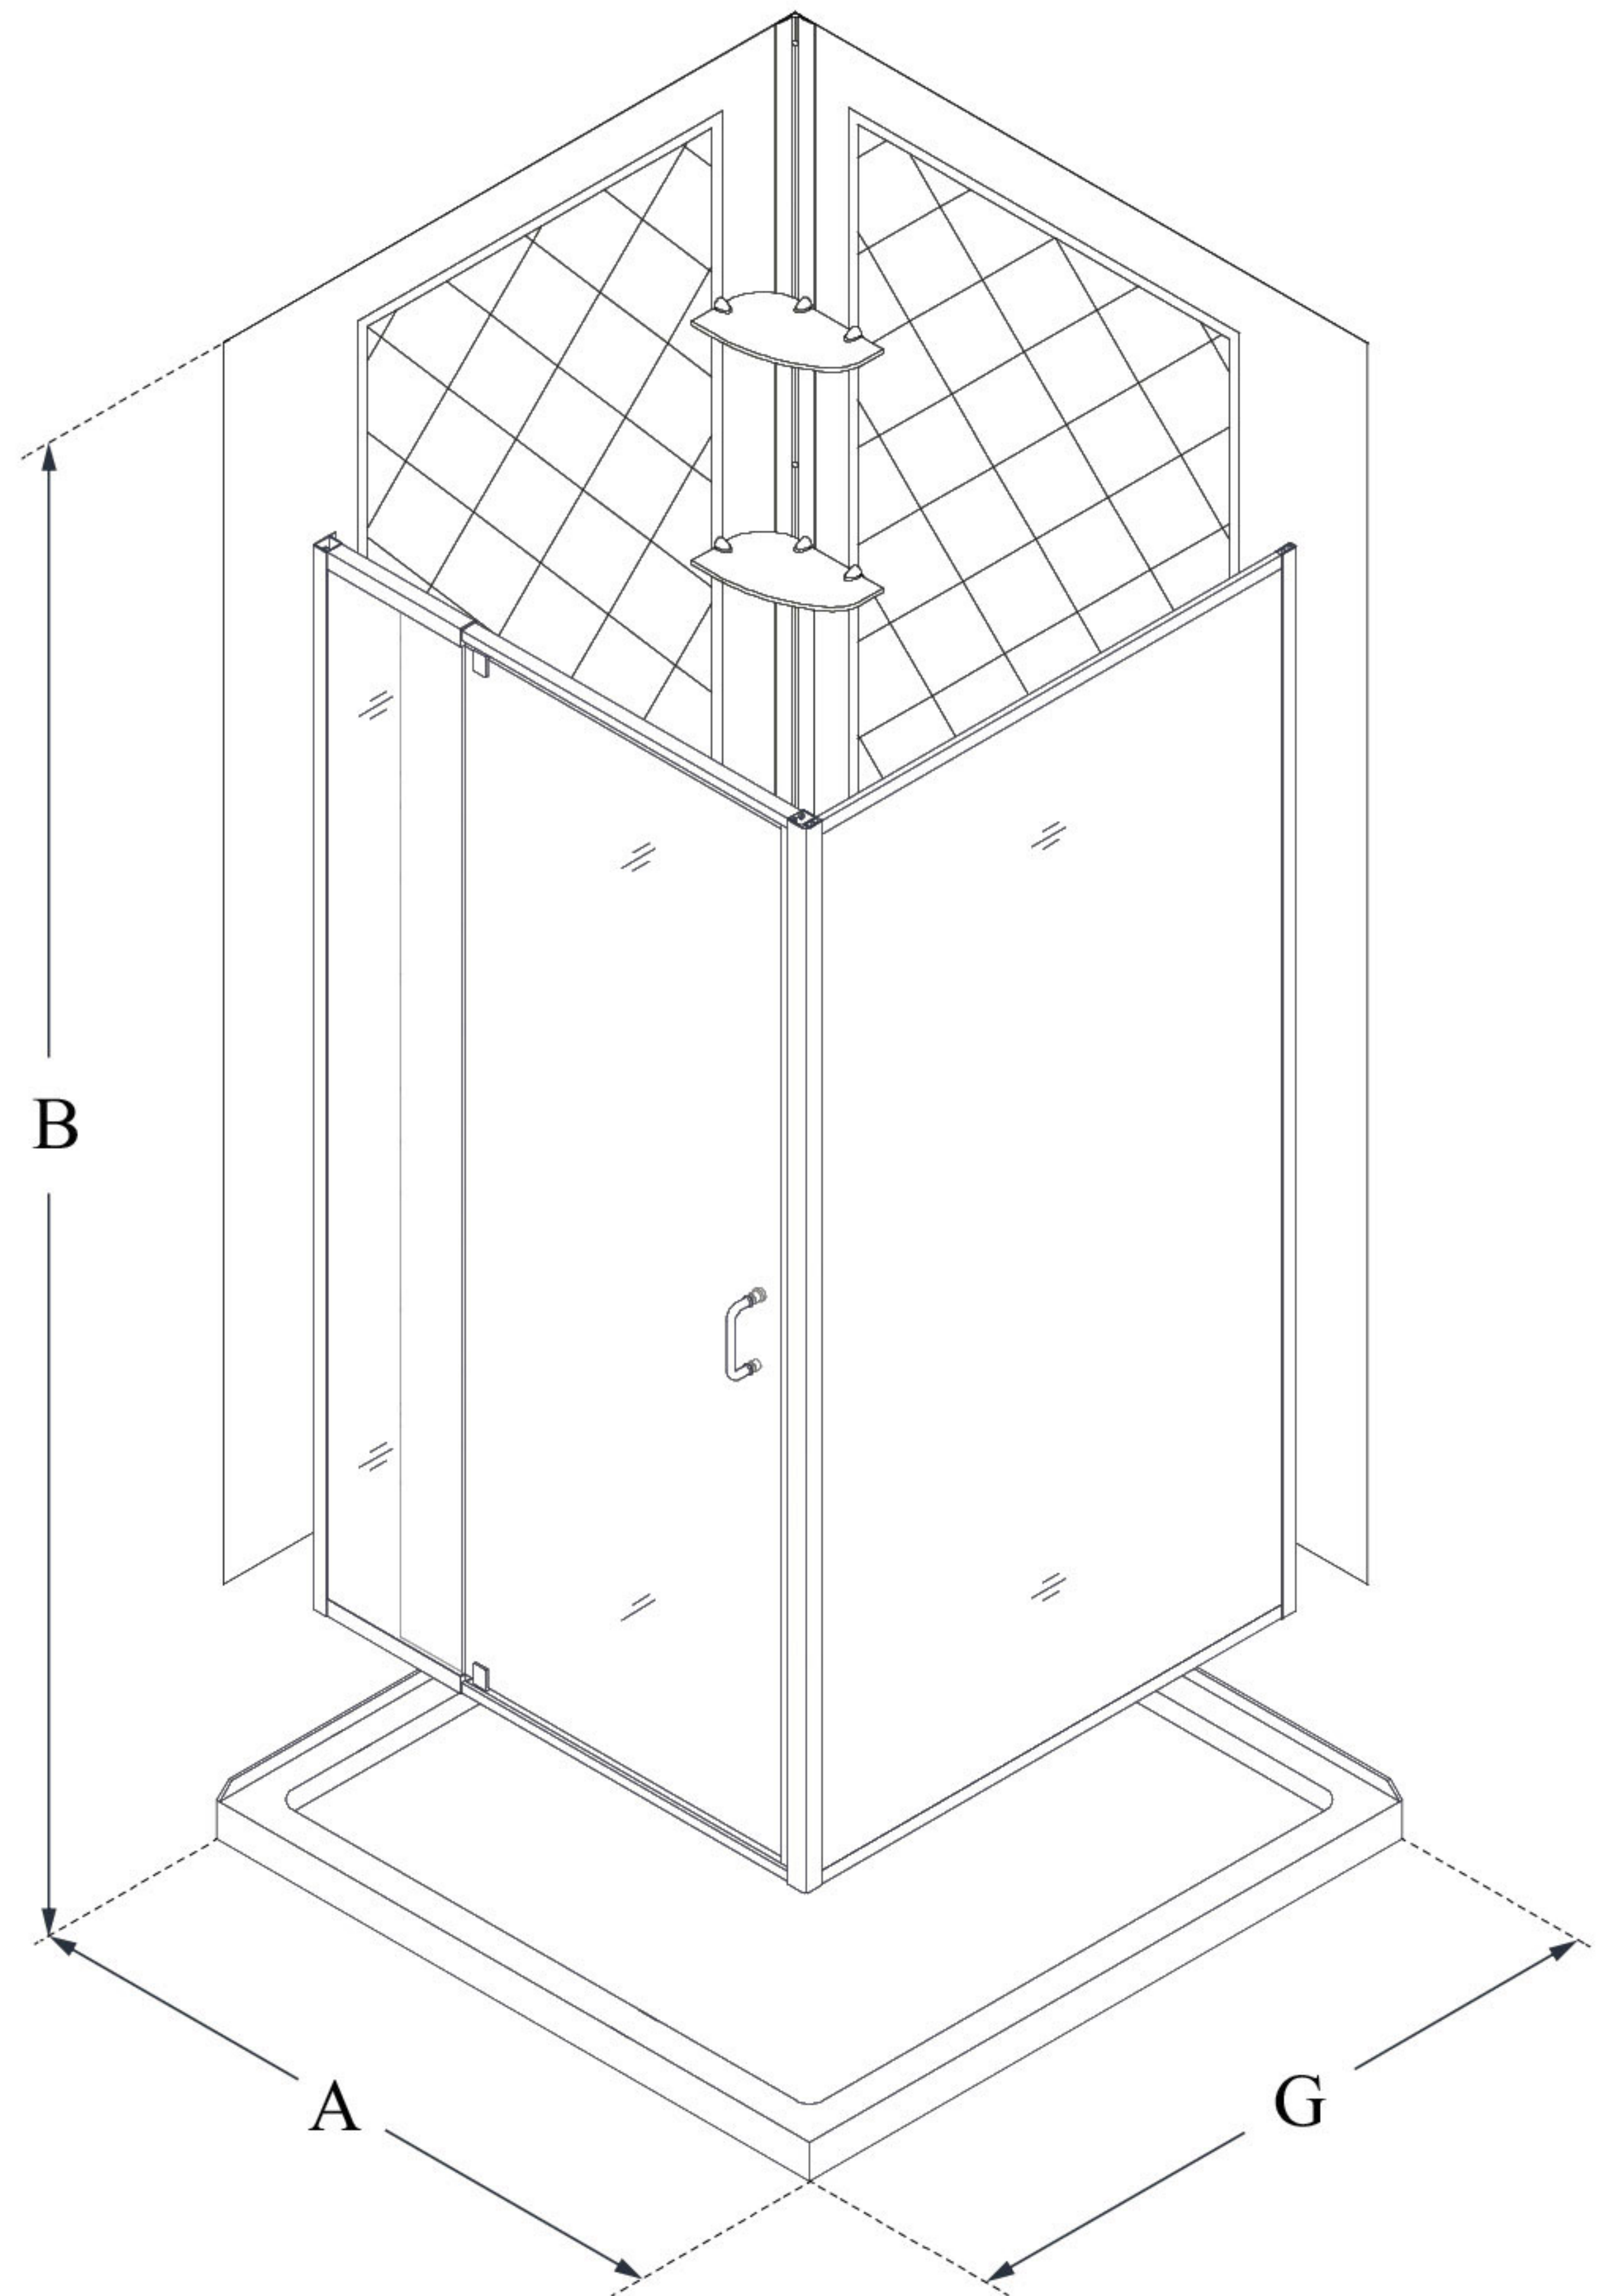

MODEL INFORMATION

DL-6716

FLEX

DreamLine Flex 32 in. D x 32 in.
W x 76 3/4 in. H Semi-Frameless
Pivot Shower Enclosure, SlimLine
Shower Base and Backwall Kit

KIT CONTENTS:

- SHOWER ENCLOSURE
- SHOWER BASE
- QWALL BACKWALLS

CONFIGURATION DIMENSIONS:

A: 32"
KIT WIDTH

B: 76 3/4"
KIT HEIGHT

G: 32"
KIT DEPTH

AVAILABLE DRAIN LOCATIONS:

- CORNER

For precise drain location, please refer to the
included base technical drawing

DreamLine reserves the right to update or modify the hardware or materials pictured
without prior notice for the purpose of product improvement and customer satisfaction.