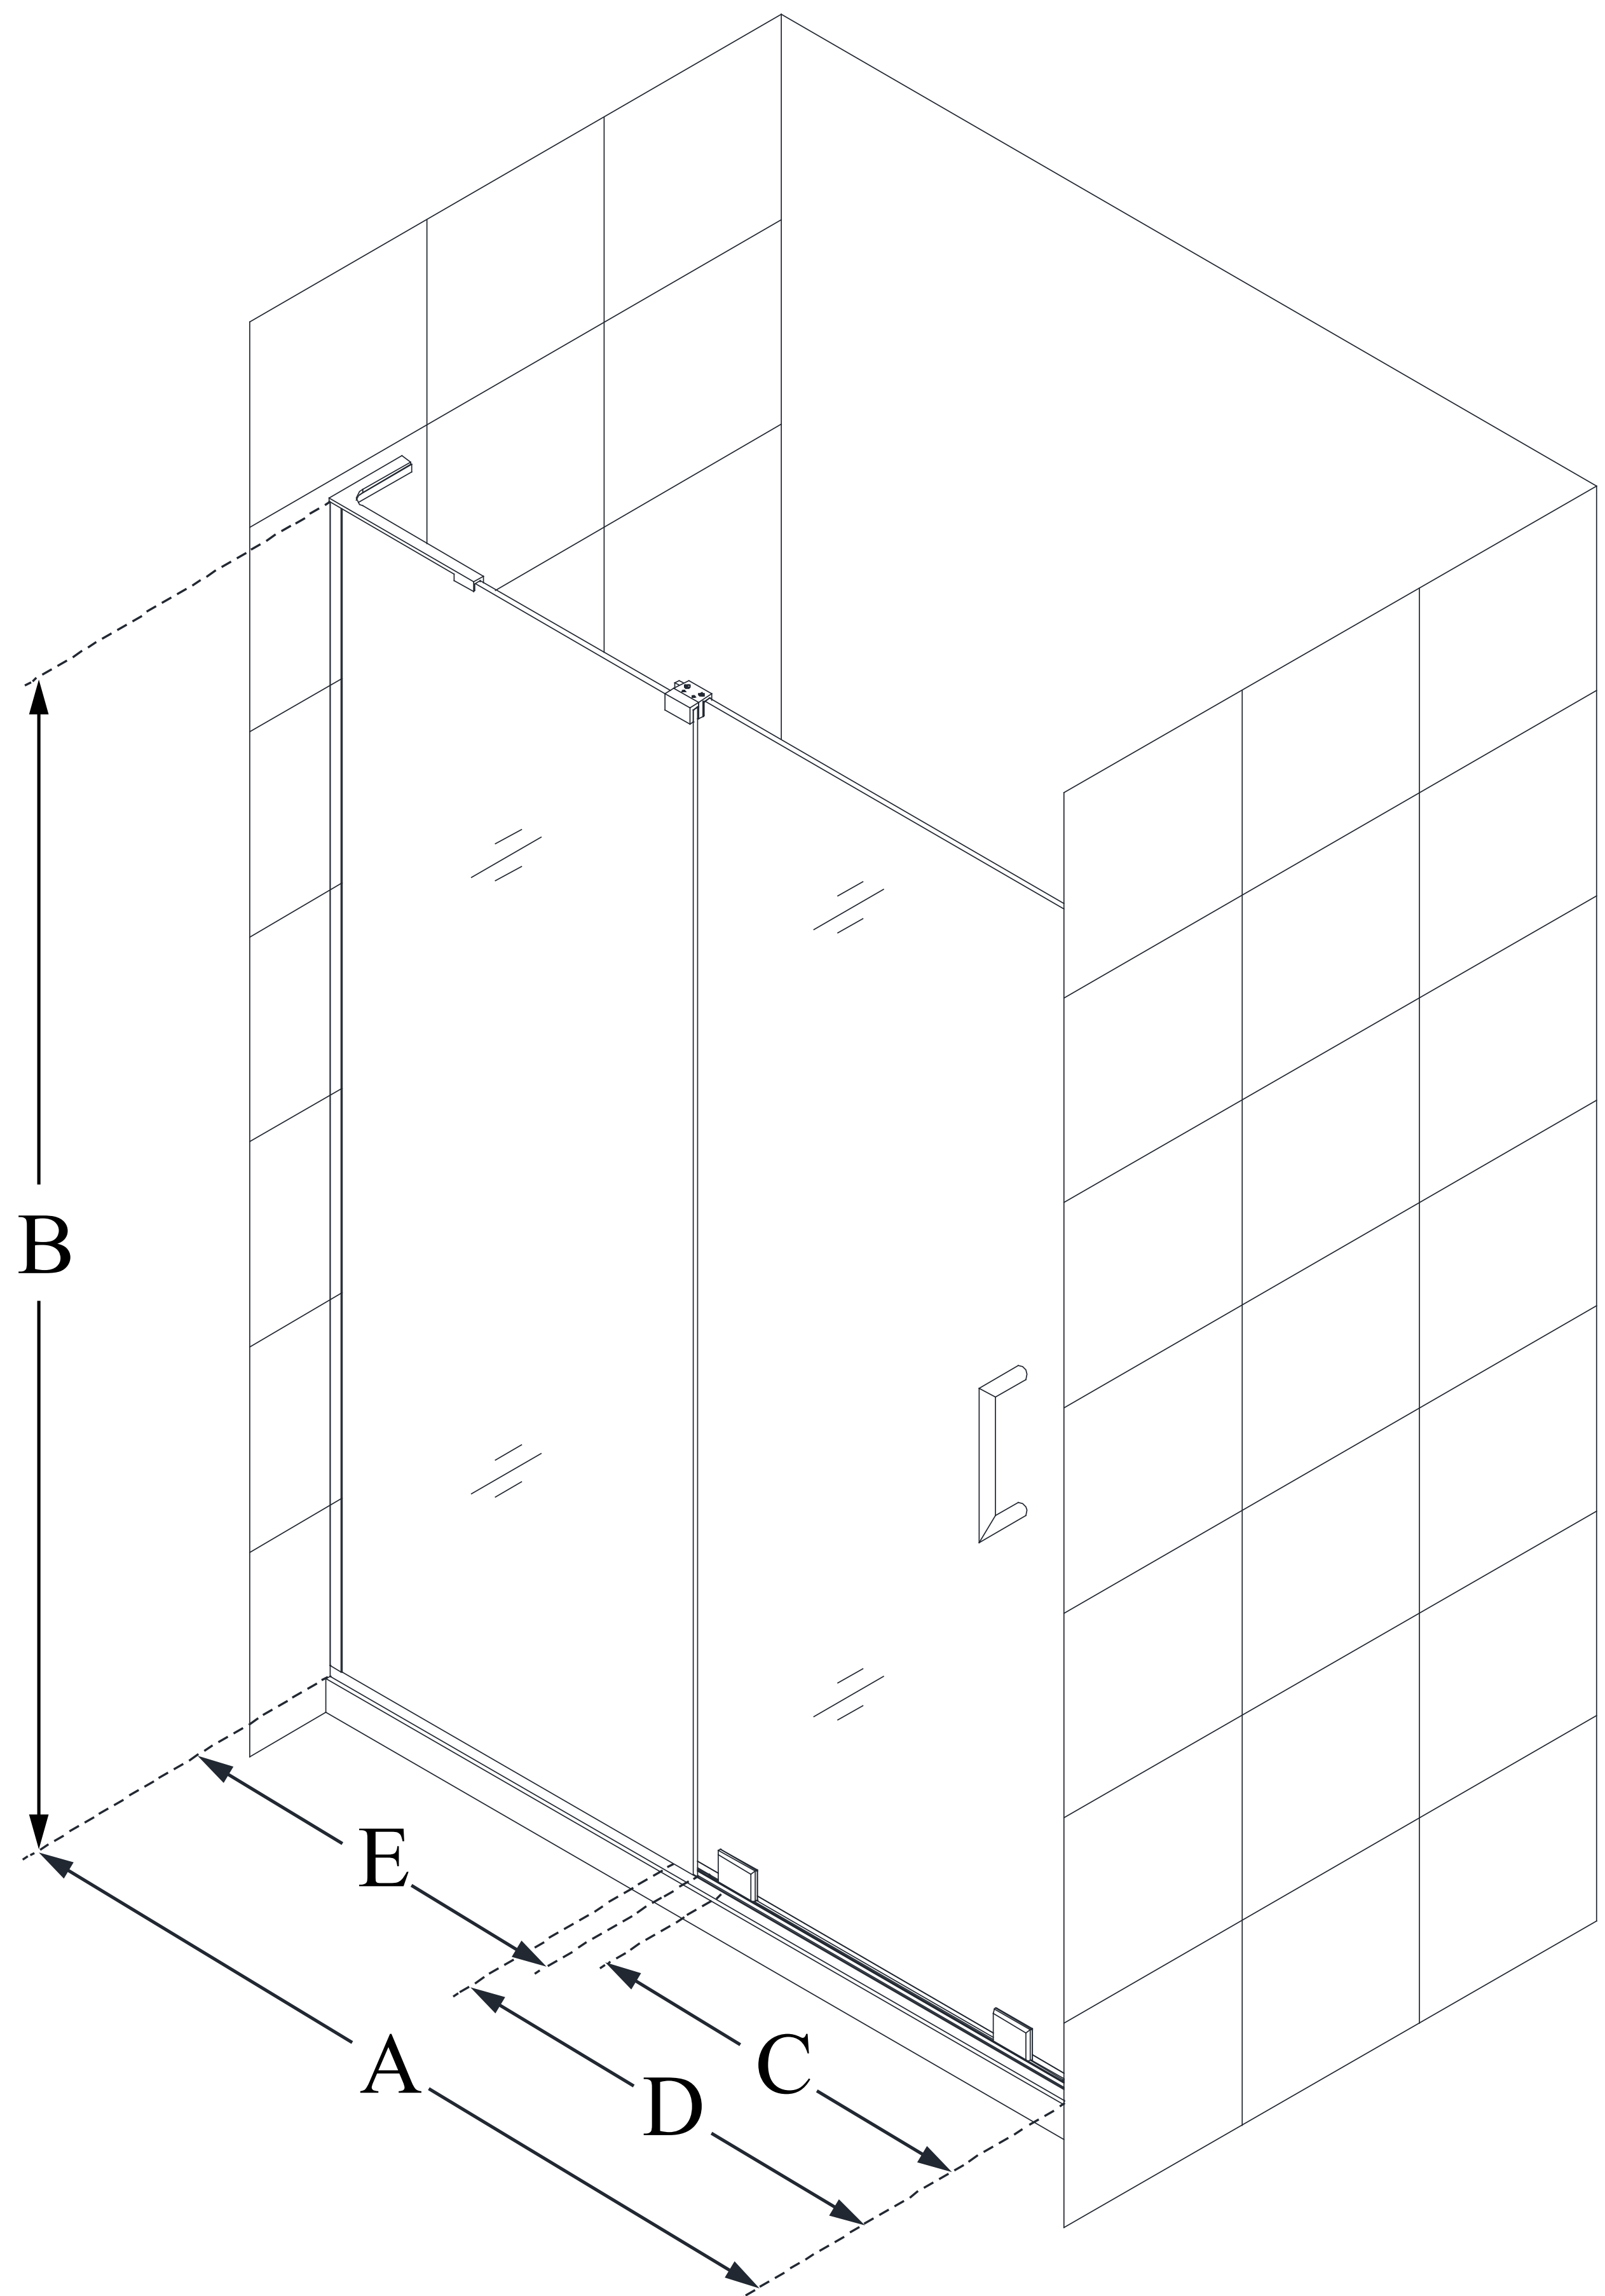

SHDR-1960723

MIRAGE-X

DreamLine Mirage-X 56-60 in. W x
72 in. H Frameless Sliding Shower
Door

SLIDING DOOR

CONFIGURATION DIMENSIONS:

A: 56 - 60 in.

MODEL WIDTH

B: 72 in.

MODEL HEIGHT

C: 22 - 26 in.

ACCESS WIDTH

D: 32 5/16 in.

DOOR WIDTH

E: 29 7/16 in.

INLINE PANEL WIDTH

DreamLine reserves the right to update or modify the hardware or materials pictured without prior notice for the purpose of product improvement and customer satisfaction.