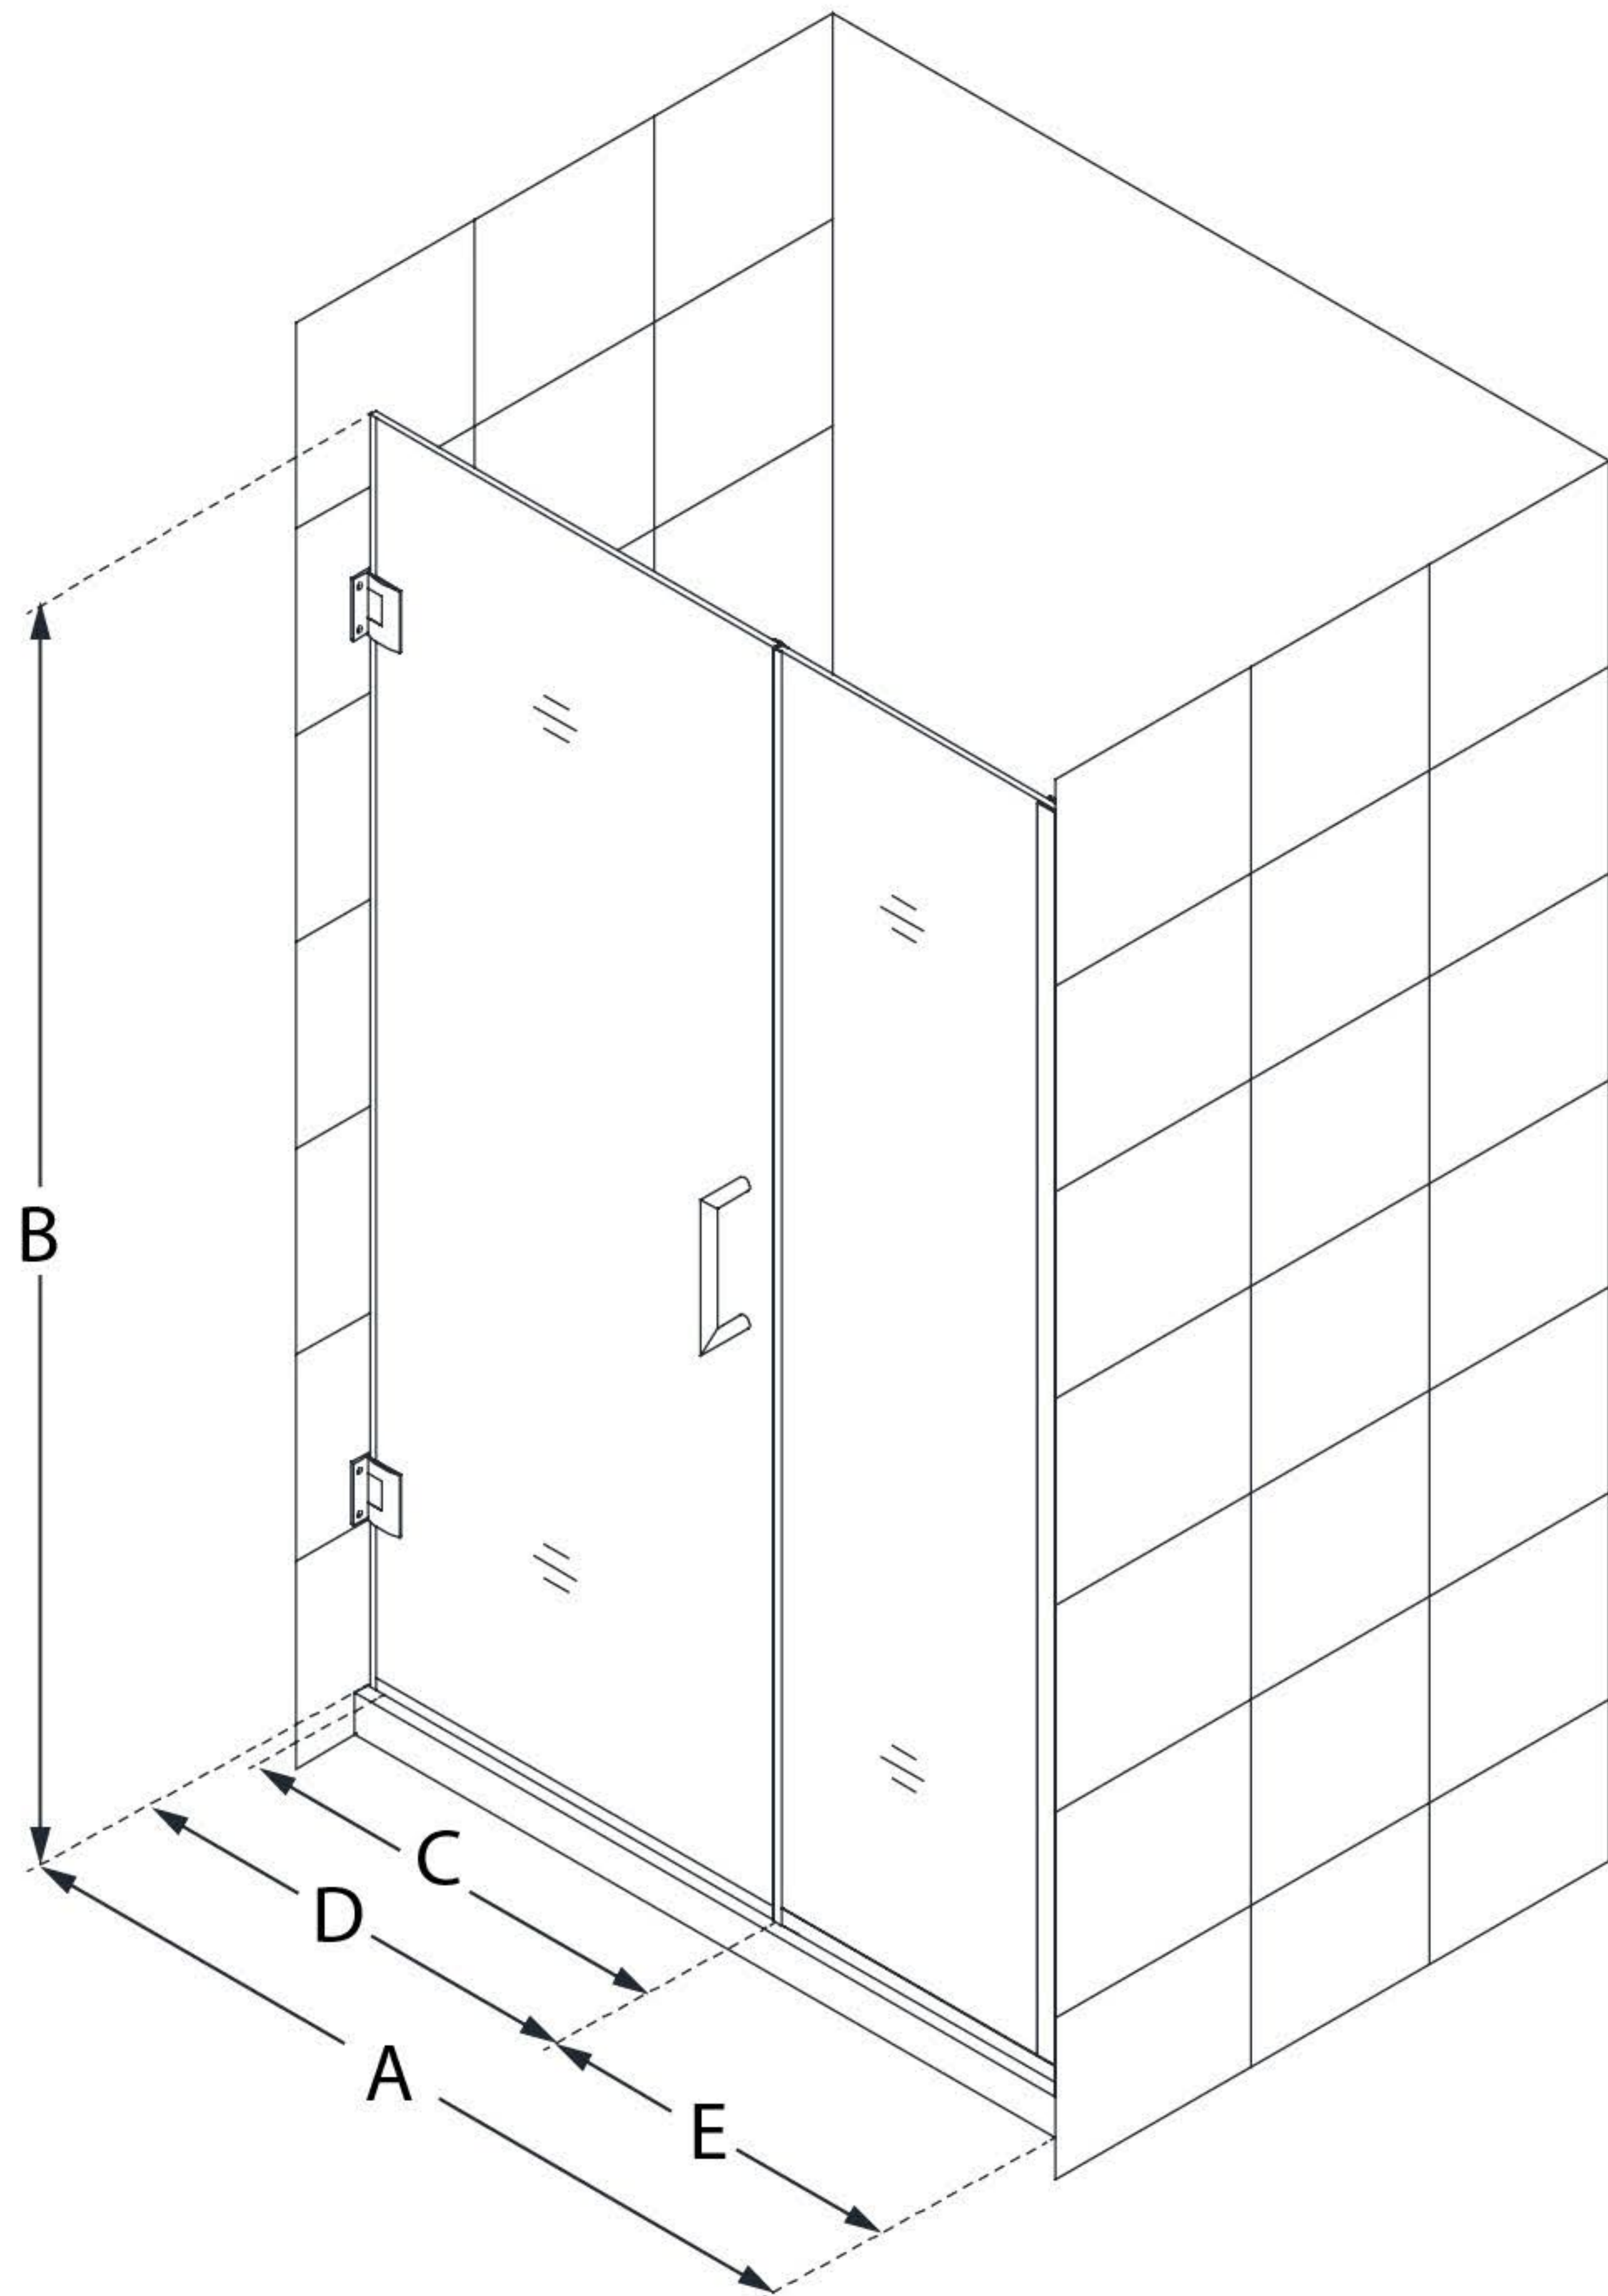

SHDR-245907210

UNIDOOR PLUS

DreamLine Unidoor Plus 59-59 1/2
in. W x 72 in. H Frameless Hinged
Shower Door, Clear Glass

SWING DOOR

CONFIGURATION DIMENSIONS:

A: 59 - 59 1/2 in.

MODEL WIDTH

B: 72 in.

MODEL HEIGHT

C: 28 in.

ACCESS WIDTH

D: 29 in.

DOOR WIDTH

E: 30 in.

INLINE PANEL WIDTH

DreamLine reserves the right to update or modify the hardware or materials pictured without prior notice for the purpose of product improvement and customer satisfaction.