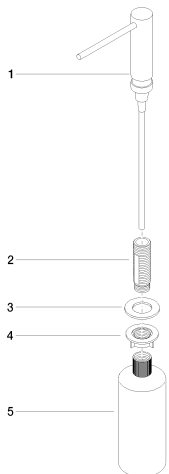

## Kitchen - MEM

Soap dispenser without flange - platinum

Article number: 82 424 970-08

- 4-7/8" Projection
- 16.91 oz bottle capacity
- Refillable above countertop
- 360° swivel
- Height 4-7/8"
- Width 1-1/8"
- 1" hole diameter

## Dimensional drawing

mm [inches]

All dimensions in mm / inch = mm x 0,0394

Kitchen - MEM

Soap dispenser without flange - platinum

Article number: 82 424 970-08

## Kitchen - MEM

Soap dispenser without flange - platinum

Article number: 82 424 970-08

### Spare parts list

Number	Item Number	Designation	Number of units
1	90 10 10 539 00-08	Soap dispenser Head cmlpt. Recessed version without flange - platinum	1
2	08 10 10 527 90	Shaft Shaft M24x1.25 M24 x 1,25 x 99 mm -	1
3	09 14 05 014 90	Washer NBR 70 48,0 x 27,0 x 3,0 mm -	1
4	08 10 10 517 90	Nut Shaft - Dispenser 45 x 45 x 15 mm -	1
5	08 10 10 603 90	Bottle For built-in dispenser 500 ml -	1