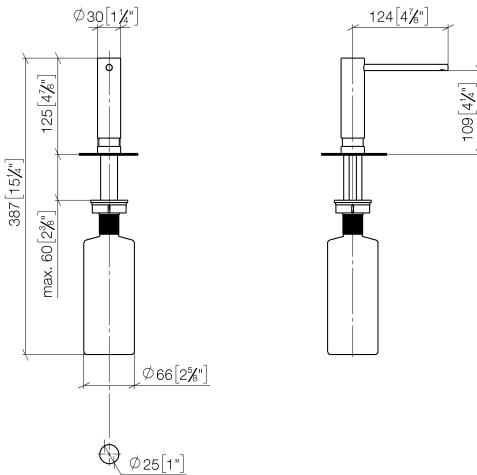

## Kitchen - MEM

Soap dispenser without flange - platinum

Article number: 82 424 970-08

- 4-7/8" Projection
- 16.91 oz bottle capacity
- Refillable above countertop
- 360° swivel
- Height 4-7/8"
- Width 1-1/8"
- 1" hole diameter

## Dimensional drawing

mm [inches]

All dimensions in mm / inch = mm x 0,0394

Kitchen - MEM

Soap dispenser without flange - platinum

Article number: 82 424 970-08

## Kitchen - MEM

Soap dispenser without flange - platinum

Article number: 82 424 970-08

### Spare parts list

Number	Item Number	Designation	Number of units
1	90 10 10 539 00-08	Soap dispenser Head cmlpt. Recessed version without flange - platinum	1
2	08 10 10 527 90	Shaft Shaft M24x1.25 M24 x 1,25 x 99 mm -	1
3	09 14 05 014 90	Washer NBR 70 48,0 x 27,0 x 3,0 mm -	1
4	08 10 10 517 90	Nut Shaft - Dispenser 45 x 45 x 15 mm -	1
5	08 10 10 603 90	Bottle For built-in dispenser 500 ml -	1