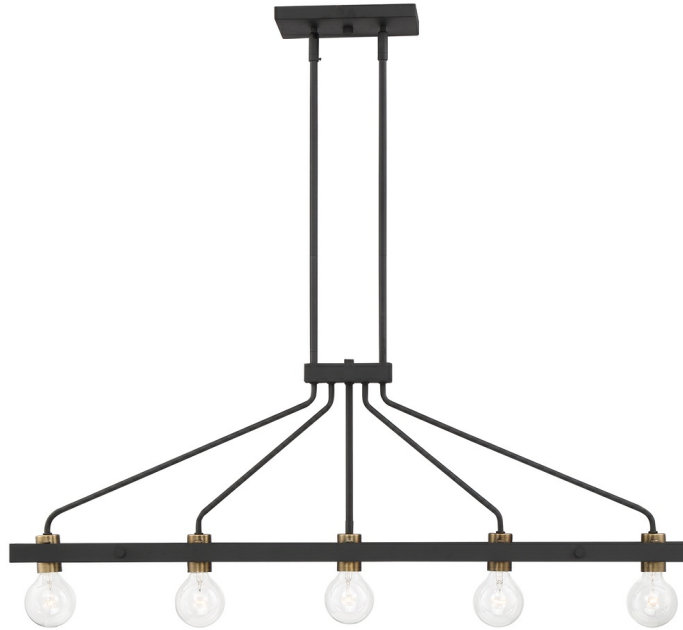

Project: Date:

Prepared By:

Comments

Description

Model: 94238-BK
Collection: Ravella
Finish: Black
Accents: Old Satin Brass

Dimensions

Width: 42"
Height: 13"

Lamping

- 5 Bulb(s), Medium Based Socket
- 60 Watts Max Each
- Twist LED, CFL, Incandescent
- Bulb(s) Not Included

Installation

(4) 6" and (4) 12" Rods included for adjustable hanging length.