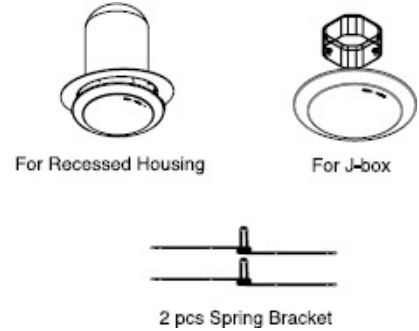

FEATURES

- 5 Year Warranty
- Energy Savings of up to 85%
- Dimmable with Triac Dimmers
- Lumen Maintenance over 70% at 50,000+ Hours
- Life Expectancy 22-years based on 6-hours per day usage
- Suitable for Damp Locations
- Long Lasting Integrated LEDs

Optics

- White Diffuser
- Ceiling Installations for General Ambient Lighting in Homes

Certifications

- ETLus Listed
- Energy Star Listed for Rebate & Tax Incentive Program

SPECIFICATIONS

- Lumens: 1000 lm
- Wattage: 12 W
- Efficacy: 83.3 lm/W
- Voltage: 120V
- Power Factor: 0.926
- Color Rendering Index (CRI): 80
- Kelvin Temp. (CCT): 3000K & 4000K Multi-White
- Max Ambient Temperature: 40°C (104°F)
- Expected Life: 50,000 hrs

DIMENSIONS

- Weight: 0.4 lbs
- Width: 7.3"
- Depth: 7.3"
- Height: 2.16"