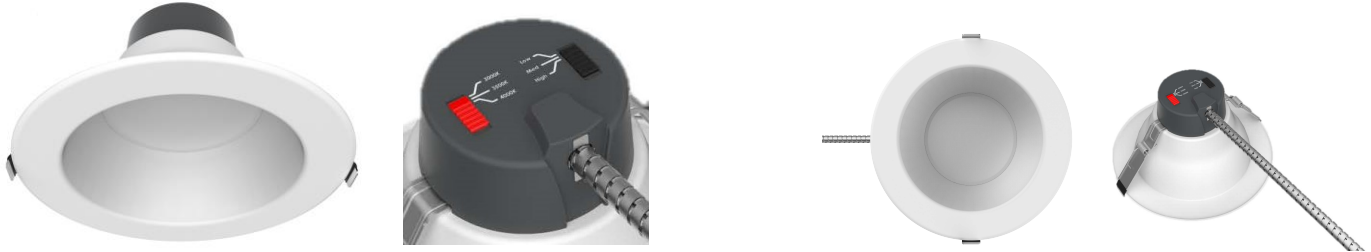

Project: Date:

Prepared By:

Comments:

FEATURES

- 5 Year Warranty
- Energy Savings of up to 85%
- Dimmable with 0-10V Dimmers
- Lumen Maintenance over 70% at 50,000+ Hours
- Life Expectancy 34-years based on 4-hours per day usage
- Suitable for Damp Locations
- Long Lasting Integrated LEDs

Optics

- Frosted Diffuser

Applications

- Ceiling Installations for General Ambient Lighting in Offices
- Hotels and Hospitality Areas
- Corridors, Lobbies, and Stairways

Certifications

- cULus Listed
- Energy Star Listed for Rebate & Tax Incentive Program

SPECIFICATIONS

- Lumens: 2000/2500/3000 lm
- Wattage: 20/25/32 W
- Efficacy: 93.8 lm/W
- Voltage: 120/277V Power
- Factor: 0.9
- Color Rendering Index (CRI): 90
- Kelvin Temp. (CCT): 3000K, 3500K & 4000K Multi-White
- Ambient Temperature Range: -20°C to 40°C (-4°F to 104°F)
- Expected Life: 50,000 hrs

DIMENSIONS

- Weight: 2.6 lbs
- Width: 11.5"
- Depth: 11.5"
- Height: 6.38"