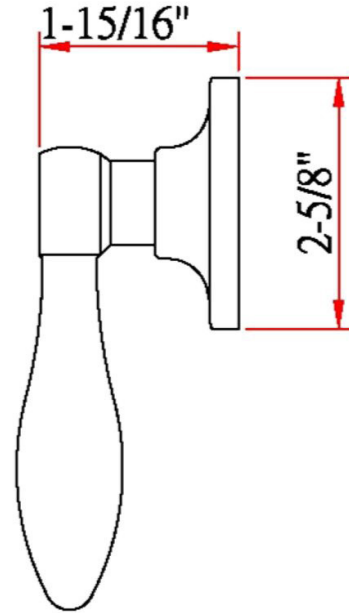

Springdale Dummy Door Knob Brushed Bronze

SPECIFICATIONS

MATERIAL CONSTRUCTION:	Brass	KEYWAY:	N/A
LOCK FUNCTION:	Dummy	REMOVABLE CORE:	No
DEADBOLT FUNCTION:	N/A	LATCH FACEPLATE I:	N/A
EXTERIOR MAX PROJECTION:	1.94"	LATCH BACKSET:	N/A
INTERIOR MAX PROJECTION:	1.94"	LATCH TYPE:	N/A
KOB VS. LEVER:	Lever	LATCHBOLT THROW DISTANCE:	N/A
KNOB DIMENSIONS:	N/A	# PINS IN CYLINDER:	N/A
LEVER LENGTH:	3.67"	ANTI-BUMP PIN INSTALLED:	N/A
ROSE DIMENSIONS:	2.63" H x 2.63" W x 2.63" D	# KEYS INCLUDED:	N/A
ROSETTE / ESCUTCHEON SHAPE:	Round	SPINDLE TYPE:	Other
CROSS BORE:	2.13"	MOUNTING HARDWARE INCLUDED:	Yes
EDGE BORE:	1"	TOOLS NEEDED FOR INSTALLATION:	Phillips Screwdriver
HANDING:	Reversible	ASSEMBLED WEIGHT:	0.54 lbs.
REKEYABLE?:	No		