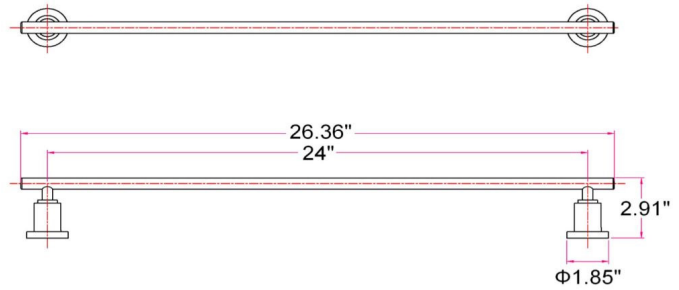

Geneva Towel Bar 24"  
Satin Nickel

SPECIFICATIONS

MATERIAL CONSTRUCTION:	Zinc
PVD FINISH:	No
ASSEMBLY REQUIRED:	Yes
TOOLS NEEDED FOR INSTALLATION:	Screwdriver
ASSEMBLED DIMENSIONS:	2.91" H x 26.36" L x 1.85" D
ASSEMBLED WEIGHT:	1.13 lbs.
MIN. LENGTH:	N/A
MAX LENGTH:	N/A
SCREWS INCLUDED:	Yes
DRYWALL ANCHORS INCLUDED:	Yes
CENTER TO CENTER:	N/A