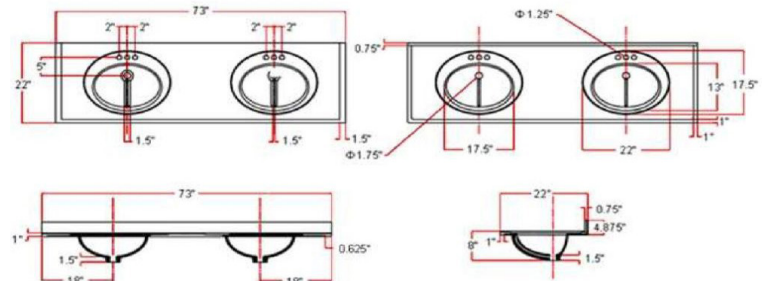

73" Cultured Marble Double Vanity Top Solid White

SPECIFICATIONS

MATERIAL:	Cultured Marble
TOOLS NEEDED FOR INSTALLATION:	100% Silicone
ASSEMBLED DIMENSIONS:	11.74 in H x 73 in W x 22 in D
ASSEMBLED WEIGHT:	100.5 lbs
NUMBER OF MOUNTING HOLES:	3
BOWL MATERIAL:	Cultured Marble
BACK SPLASH INCLUDED:	Yes
NUMBER OF BOWLS:	2
BOWL DIMENSIONS:	5.63 in H x 12.4 in W x 18.7 in D
BOWL SHAPE:	Oval
SINK THICKNESS:	0.98in
MOUNTING TYPE:	Integrated
OVERFLOW HOLE:	Yes
VANITY TOP COLOR:	Solid White
FAUCET TYPE:	Centerset