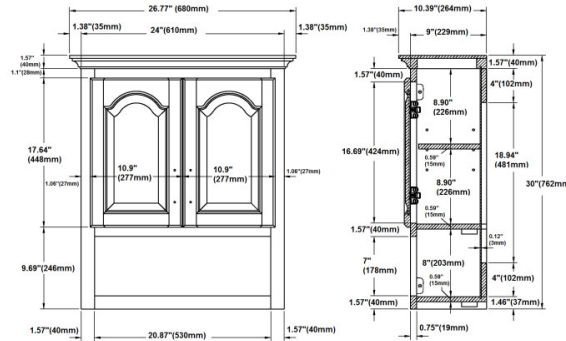

Richland 2-Door Bathroom Wall Cabinet 27"
Nutmeg Oak

SPECIFICATIONS

MATERIAL CONSTRUCTION:	Wood	FACE FRAME MATERIAL:	Oak
ASSEMBLY REQUIRED:	Yes	SIDES MATERIAL:	Particle Board
TOOLS NEEDED FOR INSTALLATION:	Screwdriver	BOTTOM MATERIAL:	Particle Board
ASSEMBLED DIMENSIONS:	30" H x 26.75" L x 10.4" D	BACK PANEL MATERIAL:	MDF
WEIGHT:	41.74 lbs.	BACK BRACE MATERIAL:	Particle Board
NUMBER OF DOORS:	2	GLASS STYLE:	N/A
DOOR MATERIAL:	Pine+MDF	LIGHTED:	No
NUMBER OF SHELVES:	1	QTY OF LAMPS:	N/A
ADJUSTABLE SHELVES:	Yes	POWER SOURCE:	None
SHELF MAX WEIGHT CAPACITY:	10 lbs.	MOUNTING HARDWARE INCLUDED:	No
SHELF WIDTH:	22.28"	MOUNTING TYPE:	Floor Mount
SHELF THICKNESS:	0.59"		
SHELF MATERIAL:	Particle Board		