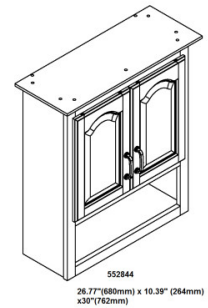

Richland 2-Door Bathroom Wall Cabinet 27"
Nutmeg Oak

SPECIFICATIONS

MATERIAL CONSTRUCTION:	Wood	FACE FRAME MATERIAL:	Oak
ASSEMBLY REQUIRED:	Yes	SIDES MATERIAL:	Particle Board
TOOLS NEEDED FOR INSTALLATION:	Screwdriver	BOTTOM MATERIAL:	Particle Board
ASSEMBLED DIMENSIONS:	30" H x 26.75" L x 10.4" D	BACK PANEL MATERIAL:	MDF
WEIGHT:	41.74 lbs.	BACK BRACE MATERIAL:	Particle Board
NUMBER OF DOORS:	2	GLASS STYLE:	N/A
DOOR MATERIAL:	Pine+MDF	LIGHTED:	No
NUMBER OF SHELVES:	1	QTY OF LAMPS:	N/A
ADJUSTABLE SHELVES:	Yes	POWER SOURCE:	None
SHELF MAX WEIGHT CAPACITY:	10 lbs.	MOUNTING HARDWARE INCLUDED:	No
SHELF WIDTH:	22.28"	MOUNTING TYPE:	Floor Mount
SHELF THICKNESS:	0.59"		
SHELF MATERIAL:	Particle Board		