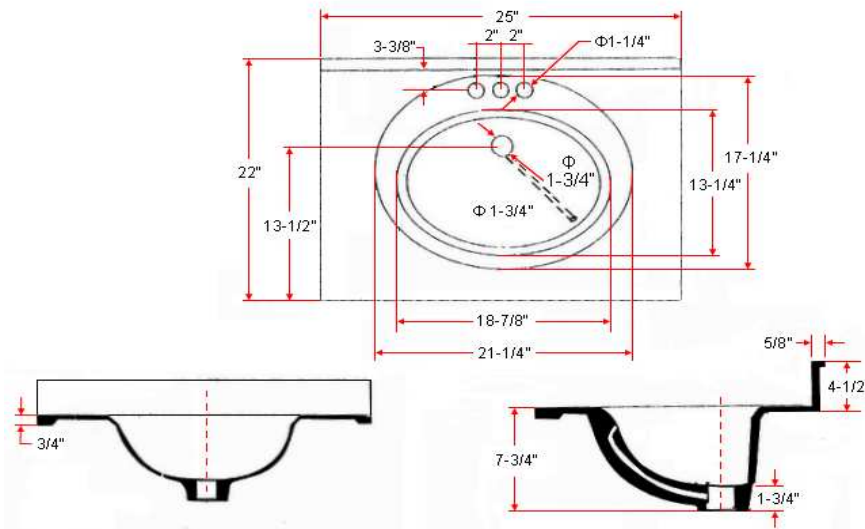

25" x 22" Oval Vanity Top

Specifications

Material Content: Cultured Marble
Back splash: Integrated
Color: Sandstone / Solid White / White on White / White on Bone
Faucet Holes: 3 holes, 4" center mount

Dimensions

Warranty & Compliances

Warranty 1 Year Limited Warranty
UPC Complaint
CSA Complaint
ANSI ANSI Z124.3 complaint

Order Codes & Finishes/Colors

	View Box	Sleeve Pack	
Sandstone	551739		
Solid White	551366	552026	
White on white	551150	552810	
White on Bone	551192	550947	550988