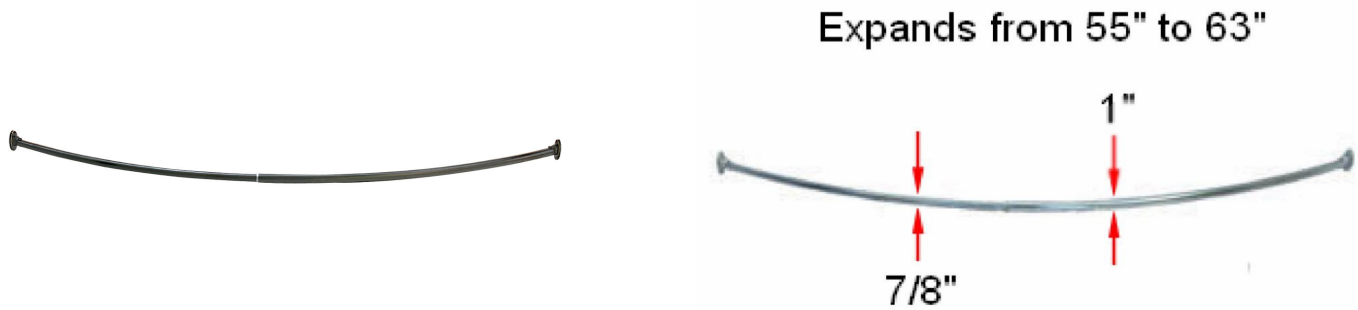

Curved Shower Rod
Oil Rubbed Bronze

SPECIFICATIONS

MATERIAL CONSTRUCTION:	Steel
PVD FINISH:	No
ASSEMBLY REQUIRED:	No
TOOLS NEEDED FOR INSTALLATION:	Phillips Screwdriver
ASSEMBLED DIMENSIONS:	1" H x 60" L x 1" D
ASSEMBLED WEIGHT:	2.1 lbs.
MIN. LENGTH:	55"
MAX LENGTH:	60"
SCREWS INCLUDED:	Yes
DRYWALL ANCHORS INCLUDED:	Yes
CENTER TO CENTER:	N/A
WARRANTY:	1-Year limited warranty
LEGAL FOR SALE IN CALIFORNIA:	Yes
ADA COMPLIANT:	N/A

TYPE:
JOB:
ORDER CODE:
APPROVALS: