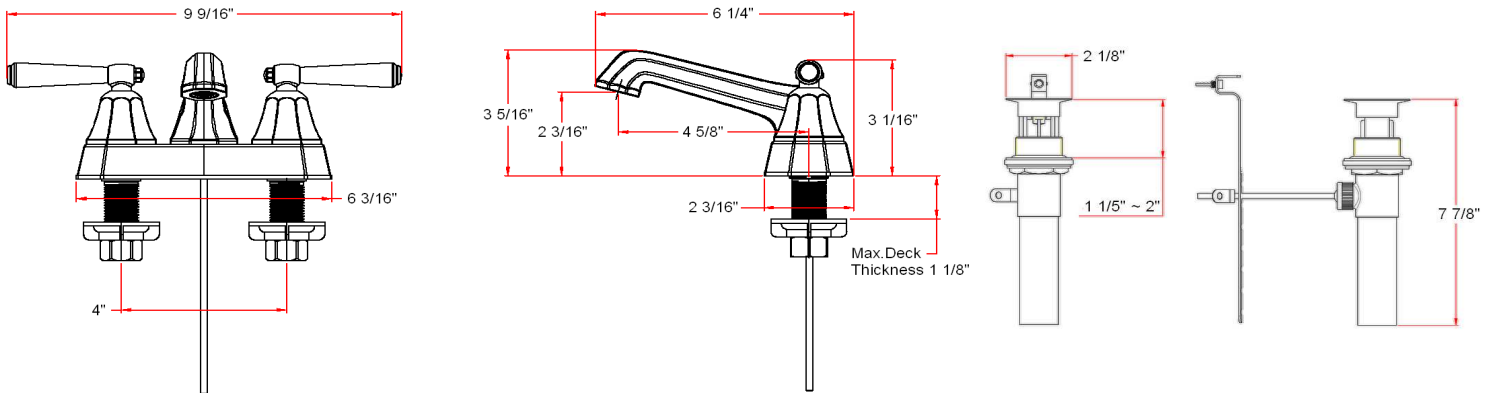

Dimensions

Warranty & Compliances

Warranty	Lifetime Limited Warranty
IAPMO/UPC	UPC & cUPC Compliant
ASME	ASME A112.18.1-05
ANSI	Compliant
ADA	Compliant
NSF	Compliant
AB1953	Compliant
Watersense	Compliant

Order Codes & Finishes/Colors

Satin Nickel (US15)	525600	
Brushed Bronze	525584	

Type:

Job:

Order Code:

Approvals:

Design House reserves the right to make changes in materials, specifications & models at any time. Design House also reserves the right to discontinue product without notice or obligation.