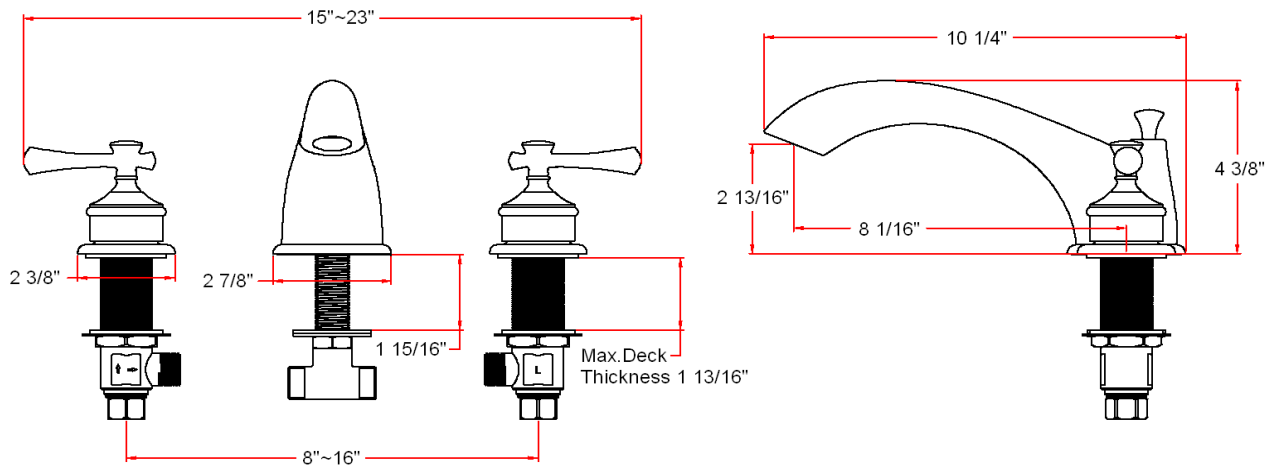

Ironwood Roman Tub Faucet

Specifications

Flow Rate (GPM)	7.8 GPM @ 20 psi
Material Content	Brass body with zinc handle
Spout dimensions	8-1/16"
Cartridge	Ceramic disk
Hand held sprayer	Not included
Lever handle operation	1/4 quarter turn stop

Dimensions

Warranty & Compliances

Warranty	Lifetime Limited Warranty
IAPMO/UPC	UPC & cUPC Compliant
ASME	ASME A112.18.1-05
ANSI	Compliant
ADA	Compliant
NSF	Compliant

Order Codes & Finishes/Colors

Satin Nickel (US15)	524629	
Brushed Bronze	524645	