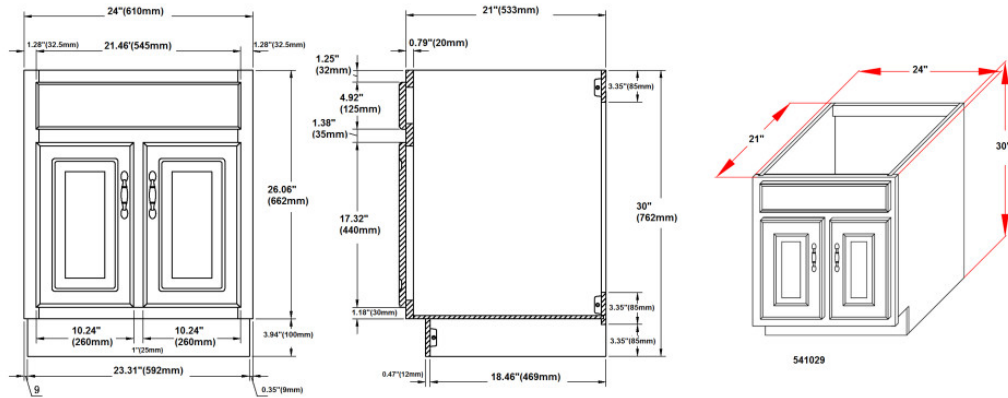

Concord Unassembled 2-Door Vanity without Top 24" White

SPECIFICATIONS

MATERIAL CONSTRUCTION:	Wood
ASSEMBLY REQUIRED:	Yes
TOOLS NEEDED FOR ASSEMBLY:	Screwdriver
ASSEMBLED DIMENSIONS:	30" H x 24" L x 21" D
ASSEMBLED WEIGHT:	33 lbs.
HINGE STYLE:	Concealed
DOOR STYLE:	2 Slab MDF Doors
DRAWER STYLE:	N/A
GLIDE STYLE:	N/A
FAKE DWR STYLE:	N/A
DWR #1 DIMENSIONS:	N/A
DWR CONSTRUCTION:	N/A
SHELF STYLE:	N/A
SHELF ADJUSTABILITY INCREMENTS:	N/A
SHELF MAX WEIGHT CAPACITY:	N/A
SHELF DIMENSIONS:	N/A
SHELF THICKNESS:	N/A
SHELF MATERIAL:	N/A

FRAME STYLE:	N/A
FACE FRAME MATERIAL:	Pine
SIDES MATERIAL:	Plywood
BOTTOM MATERIAL:	Plywood
TOE KICK INSET WIDTH:	4"
BACK PANEL MATERIAL:	N/A
BACK BRACE MATERIAL:	Plywood

WARRANTY:	1-Year limited warranty
CARB COMPLIANT:	CARB Phase 2
TITLE IV COMPLIANT:	Yes