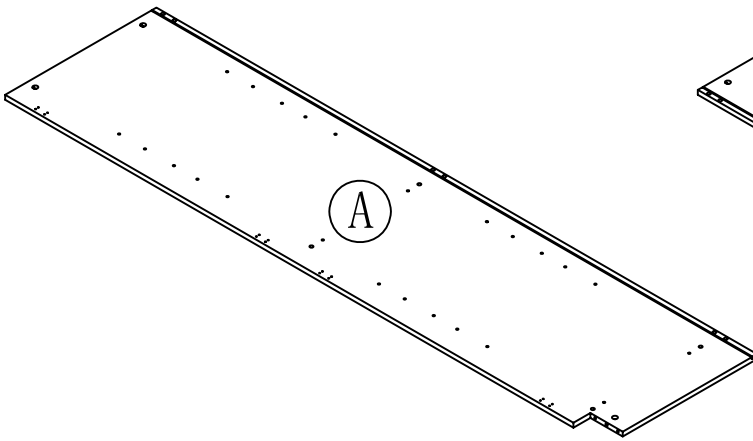

539924

ASSEMBLY INSTRUCTIONS

PARTS LIST:

LEFT SIDE PANEL 1PC

RIGHT SIDE PANEL 1PC

BACK UP CROSS
BRACE 1PC

BACK DOWN CROSS
BRACE 2PCS

TOE KICK PANEL 1PC

UP DOOR 1PC

DOWN DOOR 1PC

TOP PANEL 1PC

FIXED PANEL 2PCS

ADJUSTABLE PANEL 2PCS

BACK PANEL 1PC

HARDWARE LIST:

a. WOOD DOWEL 16PCS

b. CAM LOCK SCREW
26PCS

c. CAM LOCK 26PCS

e. 1-1/2" L WOOD
SCREW 4PCS

f. 5/8" L FLAT HEAD
SCREW 24PCS

h. HINGE 4PCS

k. PIN 8PCS

l. KNOB 2PCS

n. KNOB BOLT 2PCS