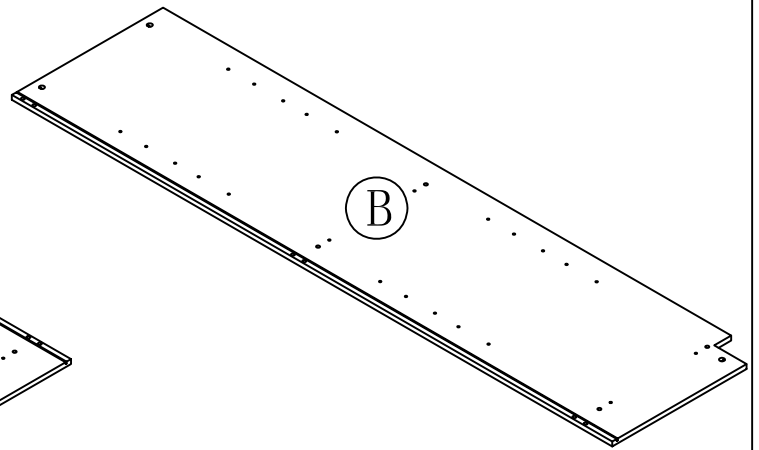

539924

ASSEMBLY INSTRUCTIONS

PARTS LIST:

LEFT SIDE PANEL 1PC

RIGHT SIDE PANEL 1PC

BACK UP CROSS
BRACE 1PC

BACK DOWN CROSS
BRACE 2PCS

TOE KICK PANEL 1PC

UP DOOR 1PC

DOWN DOOR 1PC

TOP PANEL 1PC

FIXED PANEL 2PCS

ADJUSTABLE PANEL 2PCS

BACK PANEL 1PC

HARDWARE LIST:

a. WOOD DOWEL 16PCS

b. CAM LOCK SCREW
26PCS

c. CAM LOCK 26PCS

e. 1-1/2" L WOOD
SCREW 4PCS

f. 5/8" L FLAT HEAD
SCREW 24PCS

h. HINGE 4PCS

k. PIN 8PCS

l. KNOB 2PCS

n. KNOB BOLT 2PCS