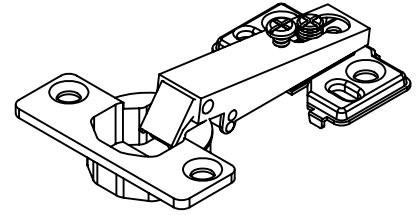

539924

ASSEMBLY INSTRUCTIONS

PARTS LIST:

LEFT SIDE PANEL 1PC

RIGHT SIDE PANEL 1PC

BACK UP CROSS
BRACE 1PC

BACK DOWN CROSS
BRACE 2PCS

TOE KICK PANEL 1PC

UP DOOR 1PC

DOWN DOOR 1PC

TOP PANEL 1PC

FIXED PANEL 2PCS

ADJUSTABLE PANEL 2PCS

BACK PANEL 1PC

HARDWARE LIST:

a. WOOD DOWEL 16PCS

b. CAM LOCK SCREW
26PCS

c. CAM LOCK 26PCS

e. 1-1/2" L WOOD
SCREW 4PCS

f. 5/8" L FLAT HEAD
SCREW 24PCS

h. HINGE 4PCS

k. PIN 8PCS

l. KNOB 2PCS

n. KNOB BOLT 2PCS