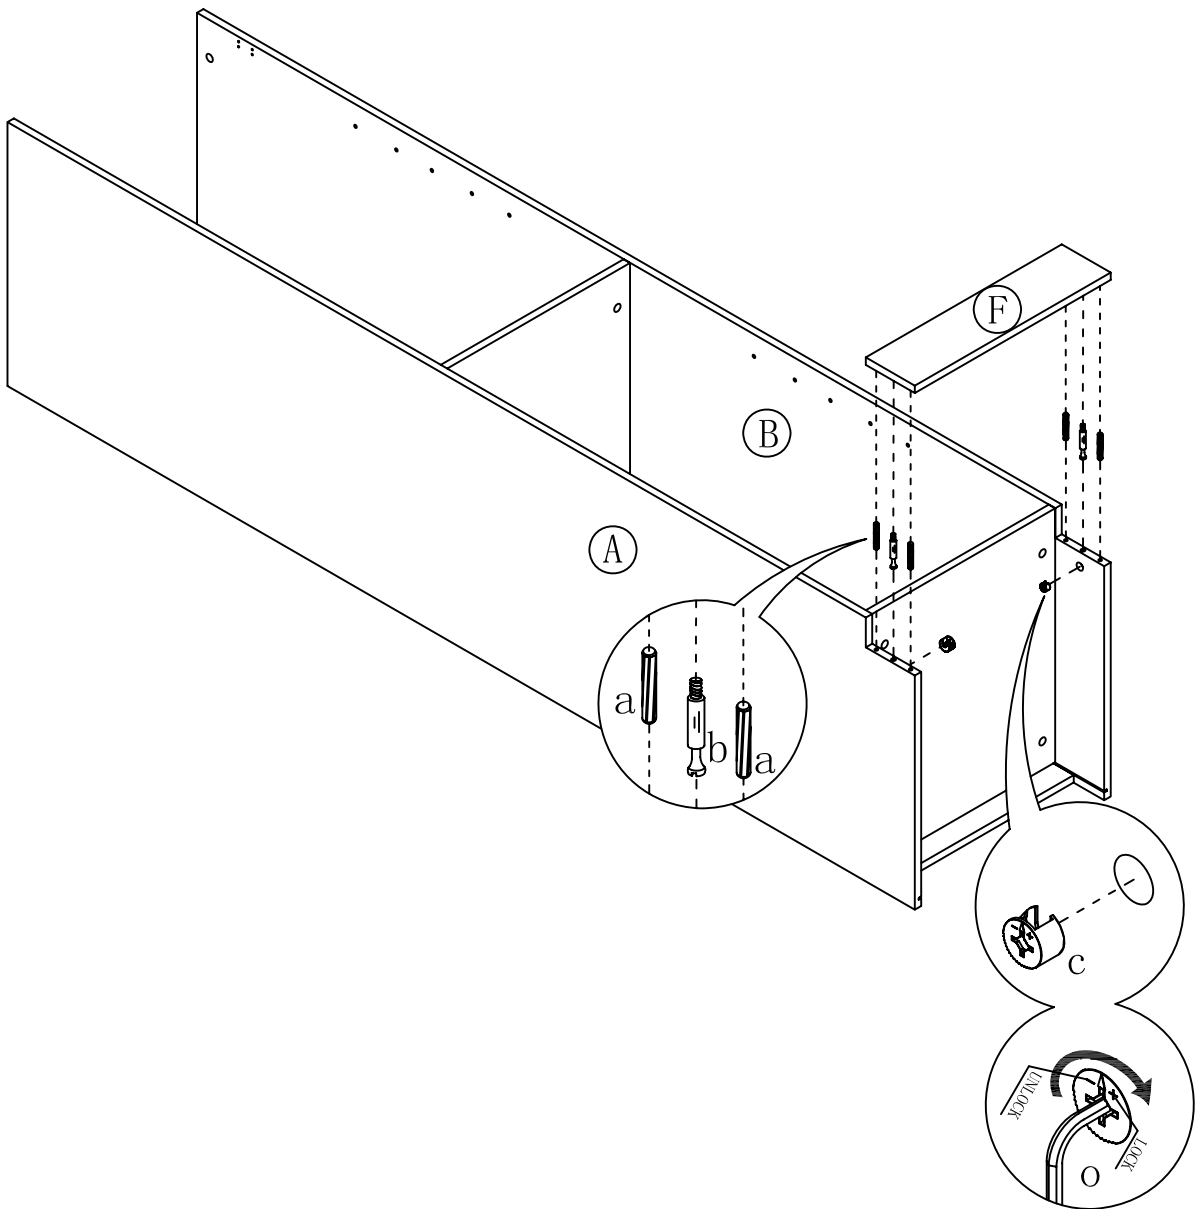

539924

ASSEMBLY INSTRUCTIONS

PARTS LIST:

LEFT SIDE PANEL 1PC

RIGHT SIDE PANEL 1PC

BACK UP CROSS
BRACE 1PC

BACK DOWN CROSS
BRACE 2PCS

TOE KICK PANEL 1PC

UP DOOR 1PC

DOWN DOOR 1PC

TOP PANEL 1PC

FIXED PANEL 2PCS

ADJUSTABLE PANEL 2PCS

BACK PANEL 1PC

HARDWARE LIST:

a. WOOD DOWEL 16PCS

b. CAM LOCK SCREW
26PCS

c. CAM LOCK 26PCS

e. 1-1/2" L WOOD
SCREW 4PCS

f. 5/8" L FLAT HEAD
SCREW 24PCS

h. HINGE 4PCS

k. PIN 8PCS

l. KNOB 2PCS

n. KNOB BOLT 2PCS

o. WRENCH 1PC

p. GLUE 1PC

STEP 1

STEP 2

STEP 3

STEP 4

STEP 5

STEP 6