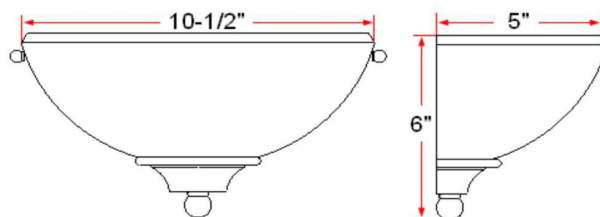

Millbridge 1-Light Wall Sconce
Oil Rubbed Bronze

SPECIFICATIONS

MOUNTING:	Wall Mount	LED BRIGHTNESS (LUMENS):	N/A
SLOPED CEILING ADAPTABLE:	No	LED COLOR CORRELATED TEMPERATURE (CCT):	N/A
LAMP TYPE:	1 lamp 60W Incandescent Candelabra or LED Equivalent	LED COLOR RENDERING INDEX (CRI):	N/A
BULB INCLUDED:	No	LED EFFICACY:	N/A
WATTS PER BULB:	60W	LED AVERAGE RATED LIFE:	N/A
TOTAL WATTAGE:	60W	ENERGY EFFICIENT:	No
DIMMABLE:	Yes	LIGHTING AMPS:	N/A
MATERIAL CONSTRUCTION:	Steel	VOLTAGE:	120V
ASSEMBLED DIMENSIONS:	6" H x 10.5" L x 5" D		
WEIGHT:	2.03 lbs.		
BACKPLATE DIMENSIONS:	N/A		
CANOPY/PLATE DIMENSIONS:	N/A		
GLASS/SHADE DIMENSIONS:	5.18" H x 10.3" L x 4.25" D		
GLASS/SHADE MATERIAL:	Glass		
GLASS/SHADE TYPE:	Alabaster		
GLASS/SHADE COLOR:	White		