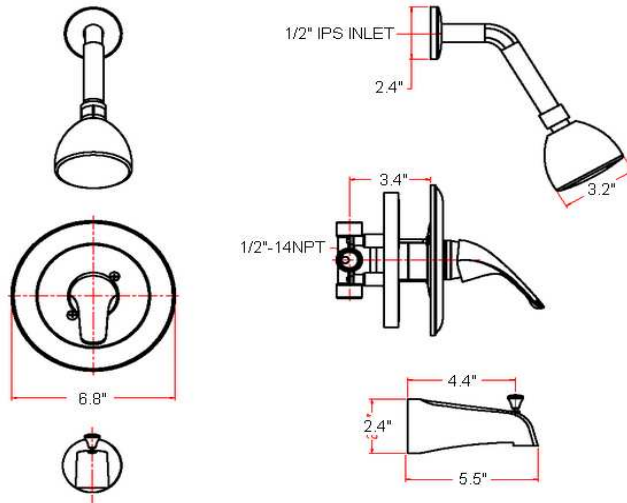

## Specifications

<b>Material Content</b>	Brass body with zinc alloy handle and spout
<b>Cartridge</b>	Ceramic Disc Cartridge; Pressure Balanced
<b>Lever Handle Operation</b>	(1/4) quarter turn stop
<b>Spout</b>	Pull-up diverter spout
<b>Showerhead</b>	Single Function

## Dimensions

## Order Codes & Finishes/Colors

<b>Satin Nickel (US15)</b>	525956		
<b>Oil Rubbed Bronze (US10B)</b>	525949		
<b>Polished Chrome (US16)</b>	525964		

Type:

Job:

Order Code:

Approvals:

Design House reserves the right to make changes in materials, specifications & models at any time. Design House also reserves the right to discontinue product without notice or obligation.