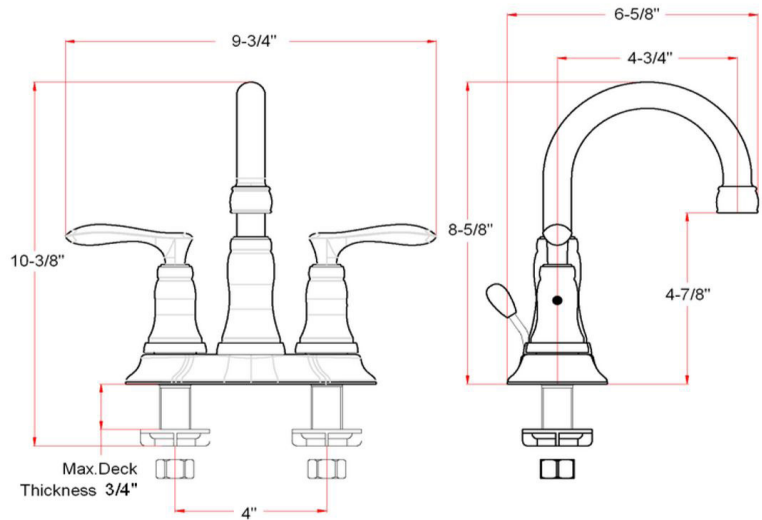

### SPECIFICATIONS

MATERIAL:	Hybrid
HANDLE MATERIAL:	Zinc
SPOUT MATERIAL:	N/A
CARTRIDGE MATERIAL:	Ceramic
WATERWAY MATERIAL:	Hybrid
DRAIN MATERIAL:	Brass
FAUCET TYPE:	Lav Centerset
MOUNTING TYPE:	Deck Mount
MOUNTING HOLES:	3
MAX DECK THICKNESS:	1.11"
DECK PLATE - INCLUDED:	N/A
SPOUT REACH:	4.75"
SPOUT HEIGHT:	4.85"

FLOW RATE:	1.2 GPM
LOW FLOW:	Yes
HANDLES - CONFIGURATION:	Double Handle
HANDLE REACH:	2.88"
SPRAYER INCLUDED:	No
DIMENSIONS WITH DECK PLATE:	9.75" L x 6.6" W x 8.6" D
WEIGHT WITH DECK PLATE:	3.59 lbs.
DIMENSIONS W/O DECK PLATE:	9.75" L x 6.6" W x 8.6" D
WEIGHT W/O DECK PLATE:	3.59 lbs.
PVD FINISH:	No