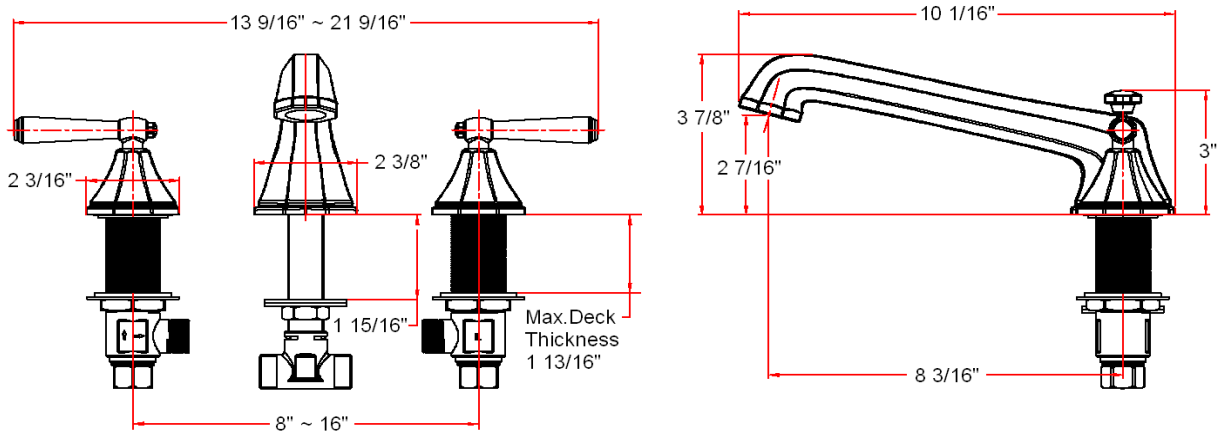

## Specifications

<b>Flow Rate (GPM)</b>	9.5 GPM @ 20 psi
<b>Material Content</b>	Brass body with zinc handle
<b>Spout dimensions</b>	8-3/16"
<b>Cartridge</b>	Ceramic disk
<b>Hand held sprayer</b>	Not included
<b>Lever handle operation</b>	1/4 quarter turn stop

## Dimensions