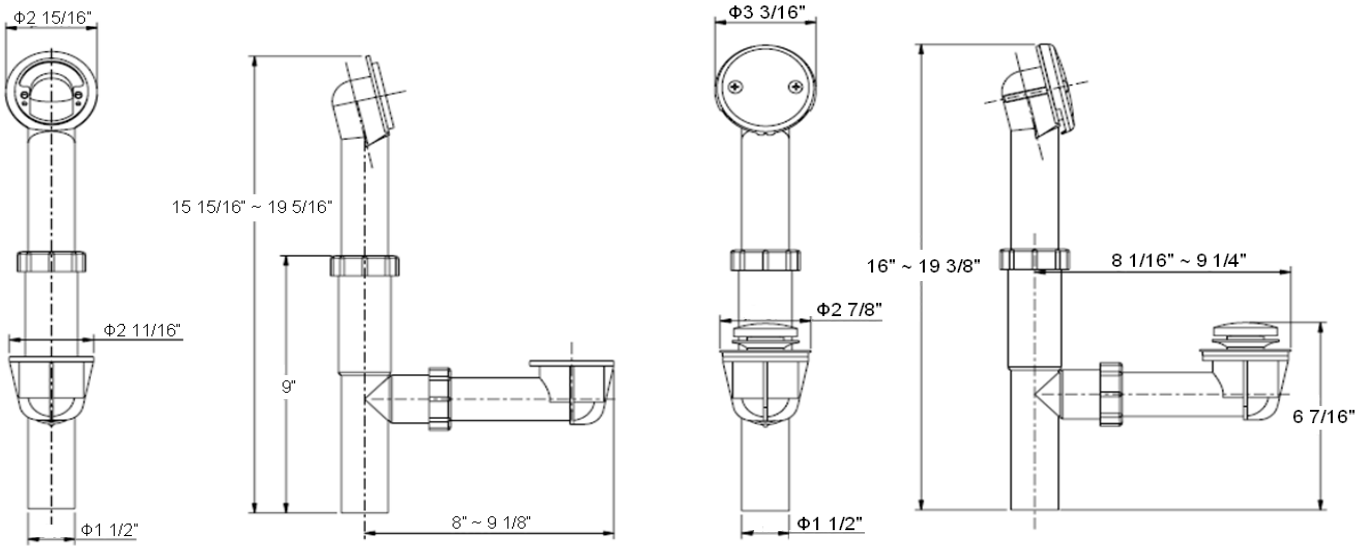

Toe Tap Bath Drain

Specifications

Material Content: Brass hardware
 Push down to seal water
 1-1/2" Connection
 PVC pipe sold separately P# 522458

Dimensions

Warranty & Compliances

Warranty: Lifetime Limited Warranty

Order Codes & Finishes/Colors

Satin Nickel (US15)	522706	
Oil Rubbed Bronze (US10B)	522714	
Polished Chrome (US26)	522813	
Brushed Bronze	522722	

Type:
 Job:
 Order Code:
 Approvals:

Design House reserves the right to make changes in materials, specifications & models at any time. Design House also reserves the right to discontinue product without notice or obligation.