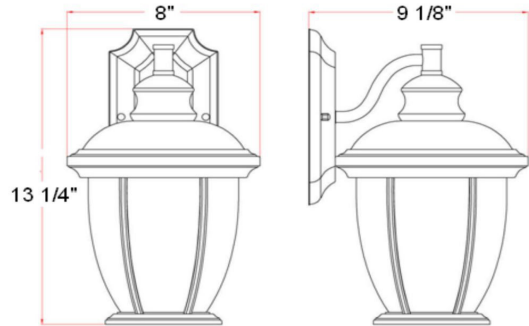

Bristol Outdoor Downlight 8"  
Oil Rubbed Bronze

**SPECIFICATIONS**

MOUNTING:	Wall Mount	LED BRIGHTNESS (LUMENS):	N/A
SLOPED CEILING ADAPTABLE:	N/A	LED COLOR CORRELATED TEMPERATURE (CCT):	N/A
LAMP TYPE 1:	1 lamp 60W Incandescent A19 Medium base bulb	LED COLOR RENDERING INDEX (CRI):	N/A
BULB INCLUDED:	No	LED EFFICACY:	N/A
WATTS PER BULB:	60W	LED AVERAGE RATED LIFE:	N/A
TOTAL WATTAGE:	60W	ENERGY EFFICIENT:	No
DIMMABLE:	Yes	LIGHTING AMPS:	0.5
MATERIAL CONSTRUCTION:	Steel	VOLTAGE:	120V
ASSEMBLED DIMENSIONS:	8" L x 13.25" H x 9.1" D		
WEIGHT:	4.05 lbs.		
BACKPLATE DIMENSIONS:	8" H x 4.5" W		
CANOPY CEILING DIMENSIONS:	N/A		
GLASS/SHADE DIMENSIONS:	6"H x 6.25" D		
GLASS/SHADE MATERIAL:	Glass		
GLASS/SHADE TYPE:	Frosted		
GLASS/SHADE COLOR:	N/A		