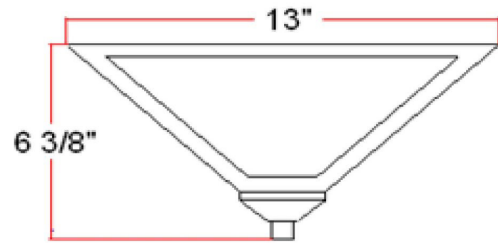

Torino Two-Light Ceiling Mount Light with Snow Glass
Satin Nickel

SPECIFICATIONS

MOUNTING:	Flush Mount	LED BRIGHTNESS (LUMENS):	N/A
SLOPED CEILING ADAPTABLE:	N/A	LED COLOR CORRELATED TEMPERATURE (CCT):	N/A
LAMP TYPE 1:	2 lamps 60W Incandescent	LED COLOR RENDERING INDEX (CRI):	N/A
BULB INCLUDED:	N/A	LED EFFICACY:	N/A
WATTS PER BULB:	60W	LED AVERAGE RATED LIFE:	N/A
TOTAL WATTAGE:	120W	ENERGY EFFICIENT:	No
DIMMABLE:	Yes	LIGHTING AMPS:	N/A
MATERIAL CONSTRUCTION:	Steel	VOLTAGE:	120V
ASSEMBLED DIMENSIONS:	6.4" H x 13" L x 13" D		
WEIGHT:	N/A		
BACKPLATE DIMENSIONS:	N/A		
CANOPY/PLATE DIMENSIONS:	N/A		
GLASS/SHADE DIMENSIONS:	N/A		
GLASS/SHADE MATERIAL:	Glass		
GLASS/SHADE TYPE:	N/A		
GLASS/SHADE COLOR:	N/A		