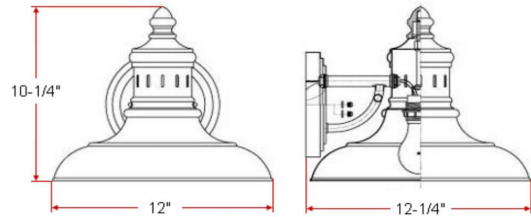

Monterey I-Light Wall Light
Oil Rubbed Bronze

SPECIFICATIONS

MOUNTING:	Wall Mount	LED BRIGHTNESS (LUMENS):	N/A
SLOPED CEILING ADAPTABLE:	No	LED COLOR CORRELATED TEMPERATURE (CCT):	N/A
LAMP TYPE 1:	1 lamp 60W Incandescent A19 Medium base bulb	LED COLOR RENDERING INDEX (CRI):	N/A
BULB INCLUDED:	No	LED EFFICACY:	N/A
WATTS PER BULB:	60W	LED AVERAGE RATED LIFE:	N/A
TOTAL WATTAGE:	60W	ENERGY EFFICIENT:	No
DIMMABLE:	Yes	LIGHTING AMPS:	0.5
MATERIAL CONSTRUCTION:	Steel	VOLTAGE:	120V
ASSEMBLED DIMENSIONS:	12" L x 10.25" H x 12.25" D		
WEIGHT:	3.50 lbs.		
BACKPLATE DIMENSIONS:	N/A		
CANOPY CEILING DIMENSIONS:	N/A		
GLASS/SHADE DIMENSIONS:	4.25"H x 12" D		
GLASS/SHADE MATERIAL:	Metal		
GLASS/SHADE TYPE:	N/A		
GLASS/SHADE COLOR:	Brushed Bronze		