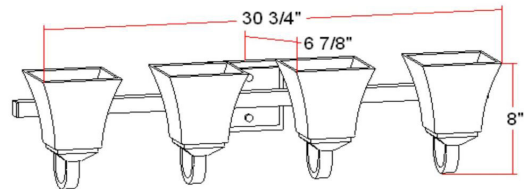

Torino 4-Light Vanity Light
Satin Nickel

SPECIFICATIONS

MOUNTING:	Wall Mount	LED BRIGHTNESS (LUMENS):	N/A
SLOPED CEILING ADAPTABLE:	N/A	LED COLOR CORRELATED TEMPERATURE (CCT):	N/A
LAMP TYPE 1:	4 lamps 60W Incandescent	LED COLOR RENDERING INDEX (CRI):	N/A
BULB INCLUDED:	N/A	LED EFFICACY:	N/A
WATTS PER BULB:	60W	LED AVERAGE RATED LIFE:	N/A
TOTAL WATTAGE:	240W	ENERGY EFFICIENT:	No
DIMMABLE:	Yes	LIGHTING AMPS:	N/A
MATERIAL CONSTRUCTION:	Steel	VOLTAGE:	120V
ASSEMBLED DIMENSIONS:	8" H x 30.75" L x 6.88" D		
WEIGHT:	N/A		
BACKPLATE DIMENSIONS:	N/A		
CANOPY/PLATE DIMENSIONS:	N/A		
GLASS/SHADE DIMENSIONS:	N/A		
GLASS/SHADE MATERIAL:	Glass		
GLASS/SHADE TYPE:	N/A		
GLASS/SHADE COLOR:	N/A		